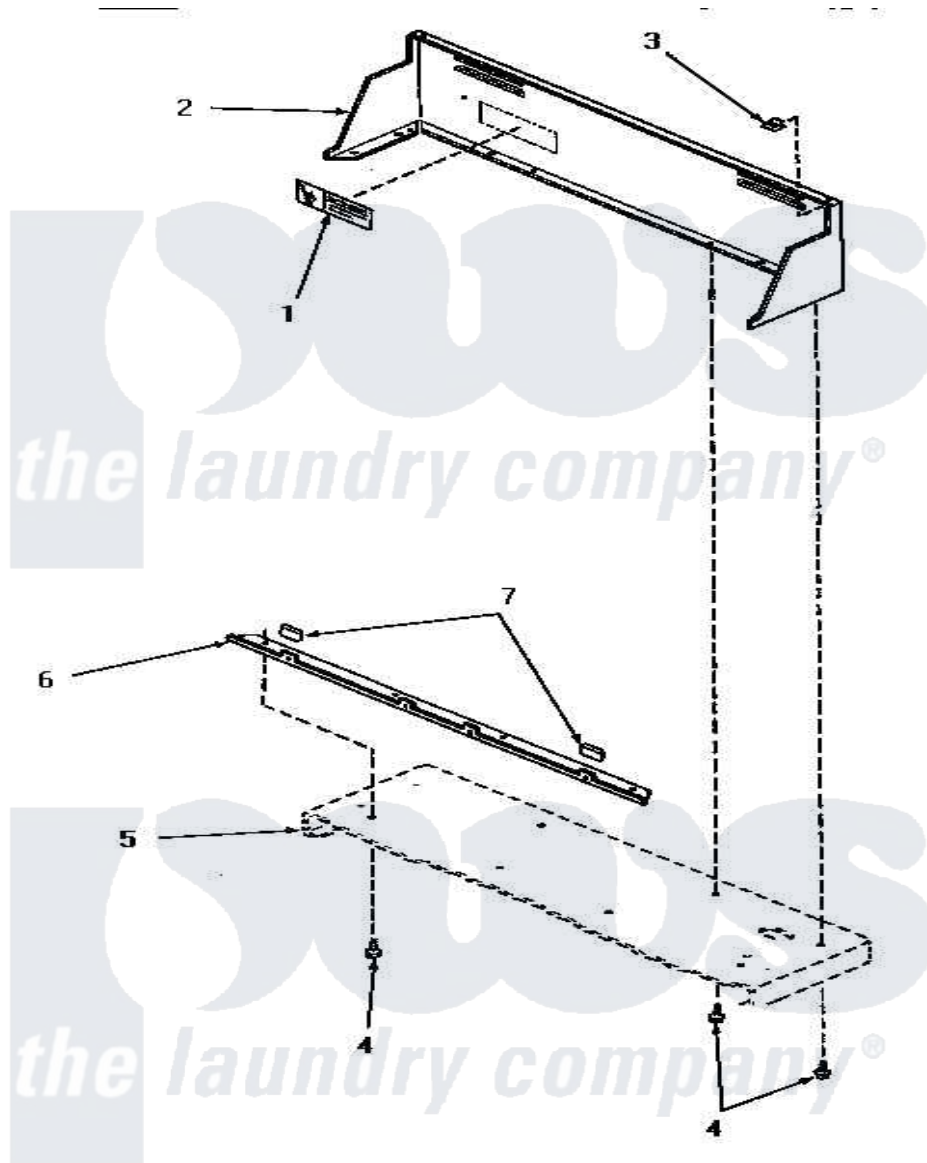

Amana HE4030 03 - CONTROL HOOD

CONTROL HOOD

Amana [Residential Amana HE4030 Washer Parts](#) Parts Diagram 03 - CONTROL HOOD

[Click on the part number to view part](#)

Item	Original Part Number	Replaced By	Status	Part Description
1	24903		Not Available	STICKER,DISCONNECT POW
2	56014W		Not Available	CONTROL HOOD, WHITE
"	56014L		Not Available	CONTROL HOOD, ALMOND
"	56014K		Not Available	CONTROL HOOD, COFFEE
"	56014H		Not Available	CONTROL HOOD, HARVEST GOLD
"	56014A		Not Available	CONTROL HOOD, AVOCADO
3	24522			Nut, Speed-8ab-18 C1995
4	55985	W10116760		Screw
5	Y00000000		Not Available	SEE NOTE CABINET TOP
6	56070		Not Available	ANGLE,MOUNTING-CONTROL
7	24859		Not Available	SLEEVE,SUPPORT ANGLE