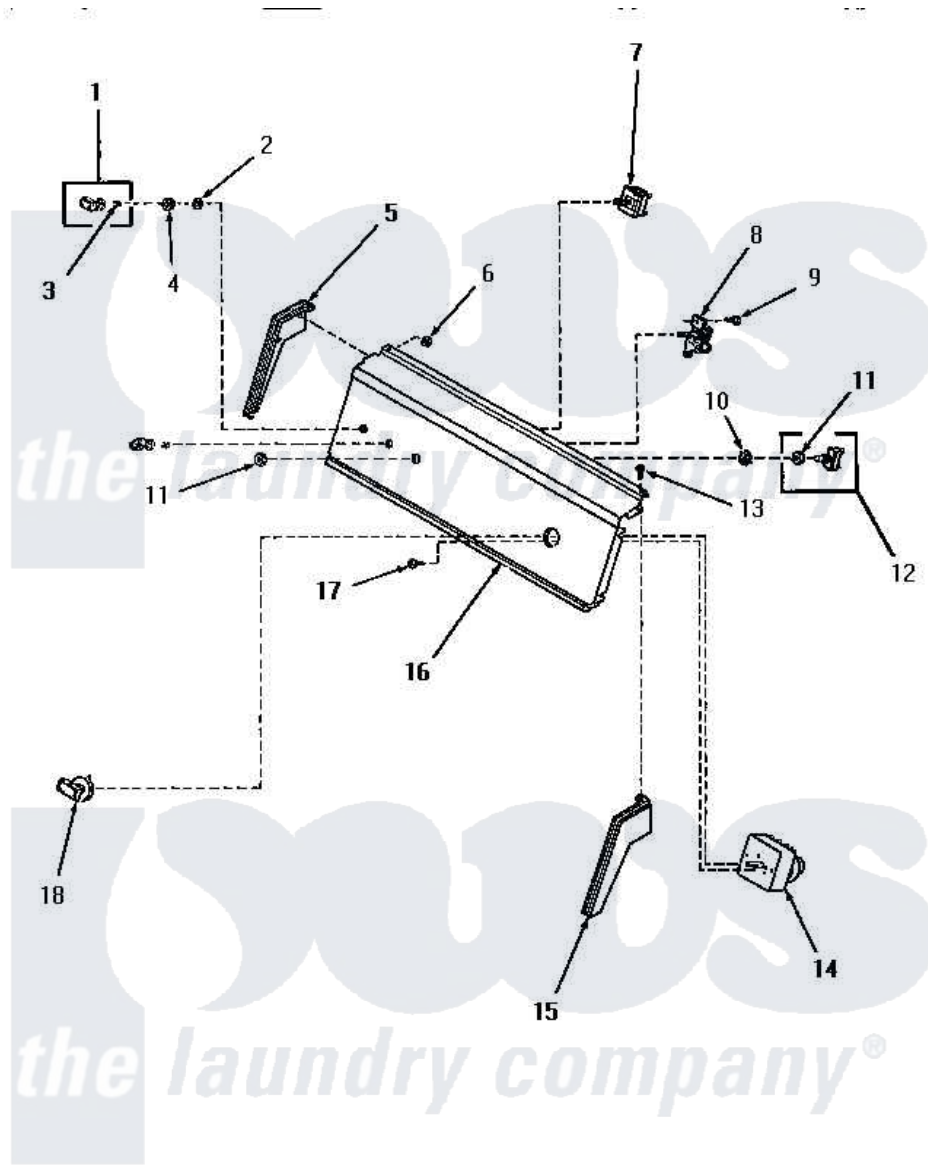

# Amana HE4030 04 - CONTROL PANEL & CONTROLS

## CONTROL PANEL AND CONTROLS

Amana [Residential Amana HE4030 Washer Parts](#) Parts Diagram 04 - CONTROL PANEL & CONTROLS  
 Click on the part number to view part

Item	Original Part Number	Replaced By	Status	Part Description
1	27379		Not Available	ASSY,KNOB-SWITCH
2	<a href="#">91176</a>			Lockwasher, 3/8 Intshkp
3	10519		Not Available	RETAINER
4	<a href="#">24205</a>			Nut, Knurled 3/8-24
5	25124		Not Available	CONTROL HOOD END, LEFT
6	25126	<a href="#">5303284616</a>		Clip
9	55985	<a href="#">W10116760</a>		Screw
10	25820		Not Available	LOCKWASHER,1/2 INT SHK
11	<a href="#">52947</a>			Nut, Hex 15/32-32
12	55882	<a href="#">55882P</a>		Assembly- Switch
13	25232		Not Available	SCREW,8AB-18X7/8 OVAL
14	52167		Not Available	TIMER
15	25123		Not Available	CONTROL HOOD END, RIGHT
16	57029		Not Available	PANEL,CONTROL
17	<a href="#">70212</a>			Screw, 8-32 X 5/32 RD H
18	56508		Not Available	ASSY,KNOB-TIMER