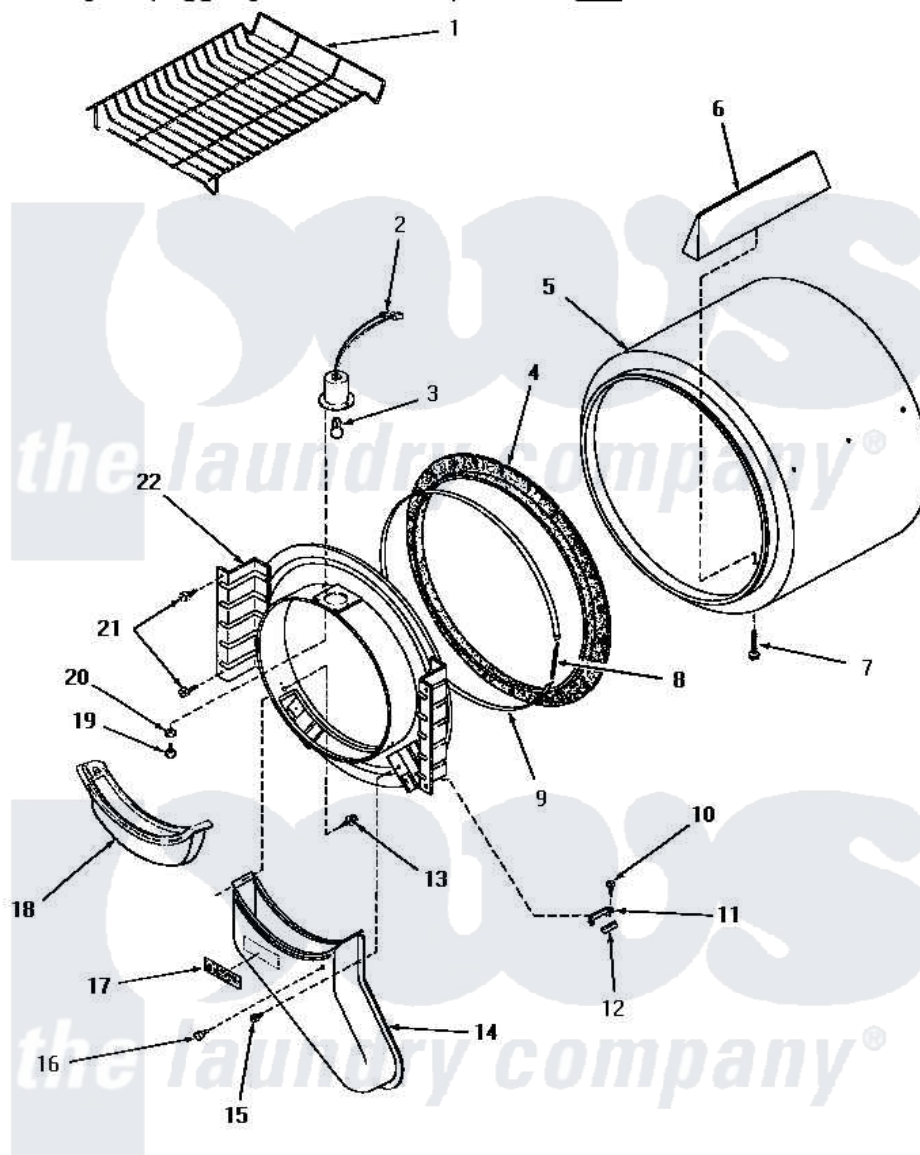

# Amana HE4030 06 - FR BLKHD, AIR DUCT, FELT SEAL & CYLINDER

## FRONT BULKHEAD, AIR DUCT, FELT SEAL AND CYLINDER

Amana [Residential Amana HE4030 Washer Parts](#) Parts Diagram 06 - FR BLKHD, AIR DUCT, FELT SEAL & CYLINDER  
 Click on the part number to view part

Item	Original Part Number	Replaced By	Status	Part Description
1	58846		Not Available	RACK, DRYING
3	Y54608	<a href="#">31001575</a>		Bulb, Cylinder Light
4	<a href="#">56088</a>			Assembly, Seal
5	56175		Not Available	ASSY, CYLINDER PACK
6	56013		Not Available	BAFFLE, CYLINDER-SHORT-
7	56131		Not Available	SCREW, 10BT X 1 TAPPING
8	<a href="#">52310</a>			Spring
9	Y56090		Not Available	SEAL STRAP
10	23222	<a href="#">3177991</a>		Screw
11	56053	<a href="#">61448</a>		Glide, Cylinder-Rulon F
"	57005	<a href="#">61448</a>		Glide, Cylinder-Rulon F
12	56058	<a href="#">510189</a>		Pad Felt
13	23628	<a href="#">489464</a>		Screw
14	56027		Not Available	AIR DUCT
15	25724		Not Available	HEX HEAD SCREW
16	56938		Not Available	BUMPER

17	24903	Not Available	STICKER,DISCONNECT POW
18	57024	<a href="#">61376P</a>	Filter, Lint-White W/Inst.
19	22145	Not Available	SCREW,6Z-20X 3/8 SS RD
20	51345	Not Available	LOCKWASHER
21	25723	<a href="#">27001200</a>	Screw
22	Y0056154	Not Available	RELAY