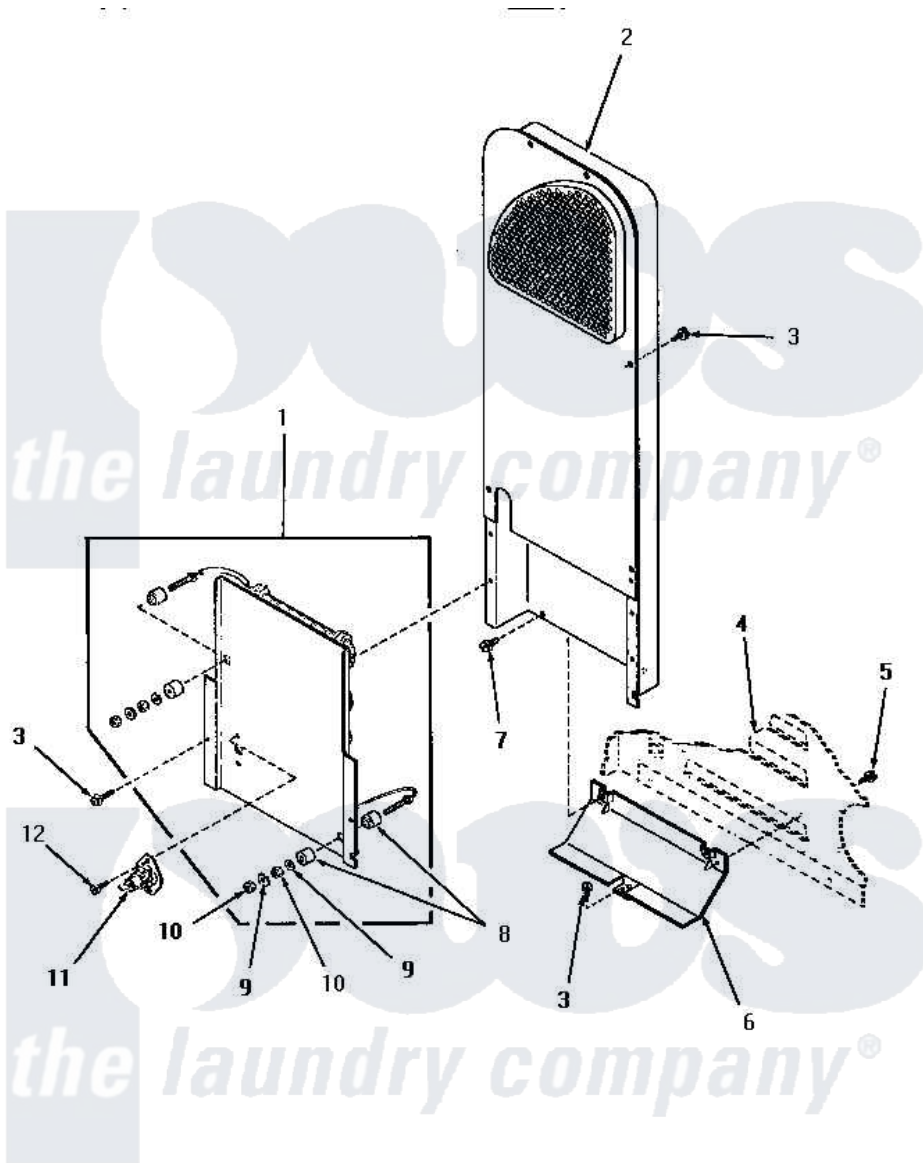

# Amana HE4030 07 - HEATER BOX

## HEATER BOX (Electric Models)

Amana [Residential Amana HE4030 Washer Parts](#) Parts Diagram 07 - HEATER BOX

[Click on the part number to view part](#)

Item	Original Part Number	Replaced By	Status	Part Description
1	56179	<a href="#">61927</a>		Heater Assembly
"	Y56176	<a href="#">61928</a>		Heater Assembly 208V
"	56047	<a href="#">61927</a>		Heater Assembly
2	56029	<a href="#">503605</a>		Assembly, Heater Duct
3	56264	<a href="#">27001200</a>		Screw
4	Y00000000		Not Available	SEE NOTE CABINET
5	25723	<a href="#">27001200</a>		Screw
6	58048		Not Available	HEAT SHIELD
7	51780	<a href="#">3390631</a>		Screw, 10-16 X 3/8
8	<a href="#">57408</a>			Insulator
9	56552		Not Available	LOCKWASHER
10	56563		Not Available	HEX NUT No.10-32 NICKEL
11	<a href="#">56082</a>			Thermostat, Limit
12	23222	<a href="#">3177991</a>		Screw