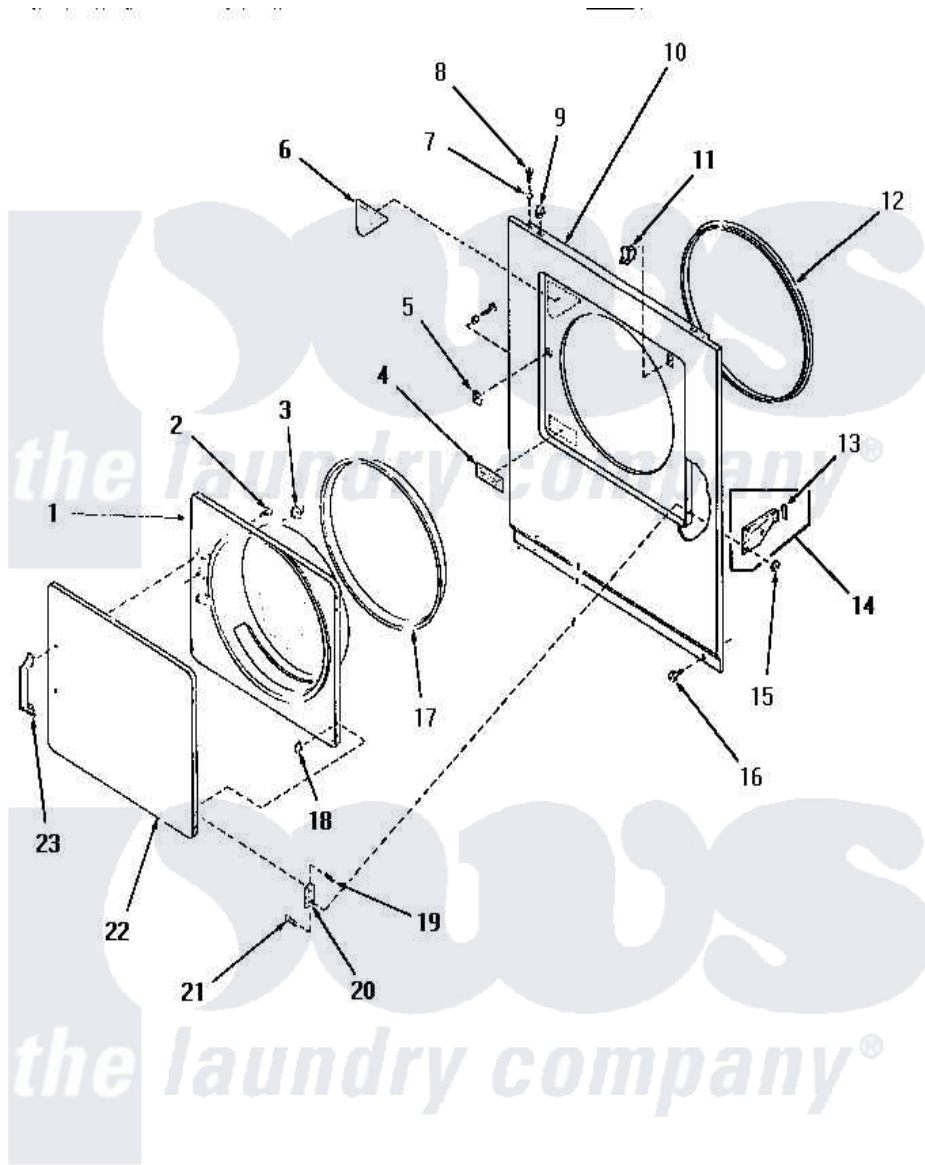

Amana HE4030 08 - LOADING DOOR, FRONT PANEL & SEALS

LOADING DOOR, FRONT PANEL AND SEALS

Amana [Residential Amana HE4030 Washer Parts](#) Parts Diagram 08 - LOADING DOOR, FRONT PANEL & SEALS
 Click on the part number to view part

Item	Original Part Number	Replaced By	Status	Part Description
1	56018	62152P		Liner
2	52150	489464		Screw
3	54661	LA-1003		Door Catch Kit
4	57286		Not Available	LABEL, DRYER DOOR
5	54660	LA-1003		Door Catch Kit
6	55398		Not Available	LABEL, DRYER DOOR xREPLACE
7	56079	505187		Locator, Panel
8	56086	Y014874		Screw, Idler Arm And Sleeve
9	56080	22001650		Fastener, Spring
10	56051W		Not Available	FRONT PANEL, WHITE
"	56051A		Not Available	FRONT PANEL, AVOCADO
"	56051L		Not Available	FRONT PANEL, ALMOND
"	56051K		Not Available	FRONT PANEL, COFFEE
"	56051H		Not Available	FRONT PANEL, HARVEST GOLD
11	56052	W10169313		Switch-Dor

12	56091	Y61380		Seal, Front Panel
13	Y56128			Pad, Bumper
14	0056129		Not Available	MANIFOLD PNL
15	51236	488130		Nut
16	58637	27001200		Screw
17	56163	61379P		Door Seal
18	23407			Nut, Speed-8A Tinn C15
19	52864	500226		Screw, 8b-16 x 5/8 Tap
20	56045			Hinge
21	22649			Screw, 8-32 X 13/32 FI
22	56021L		Not Available	OUTER DOOR PANEL, ALMOND
"	56021W		Not Available	OUTER DOOR PANEL, WHITE
"	56021A		Not Available	OUTER DOOR PANEL, AVOCADO
"	56021H		Not Available	OUTER DOOR PANEL, HARVEST GOLD
"	56021K		Not Available	OUTER DOOR PANEL, COFFEE
23	54068	61925		Pull Door Commercial Black