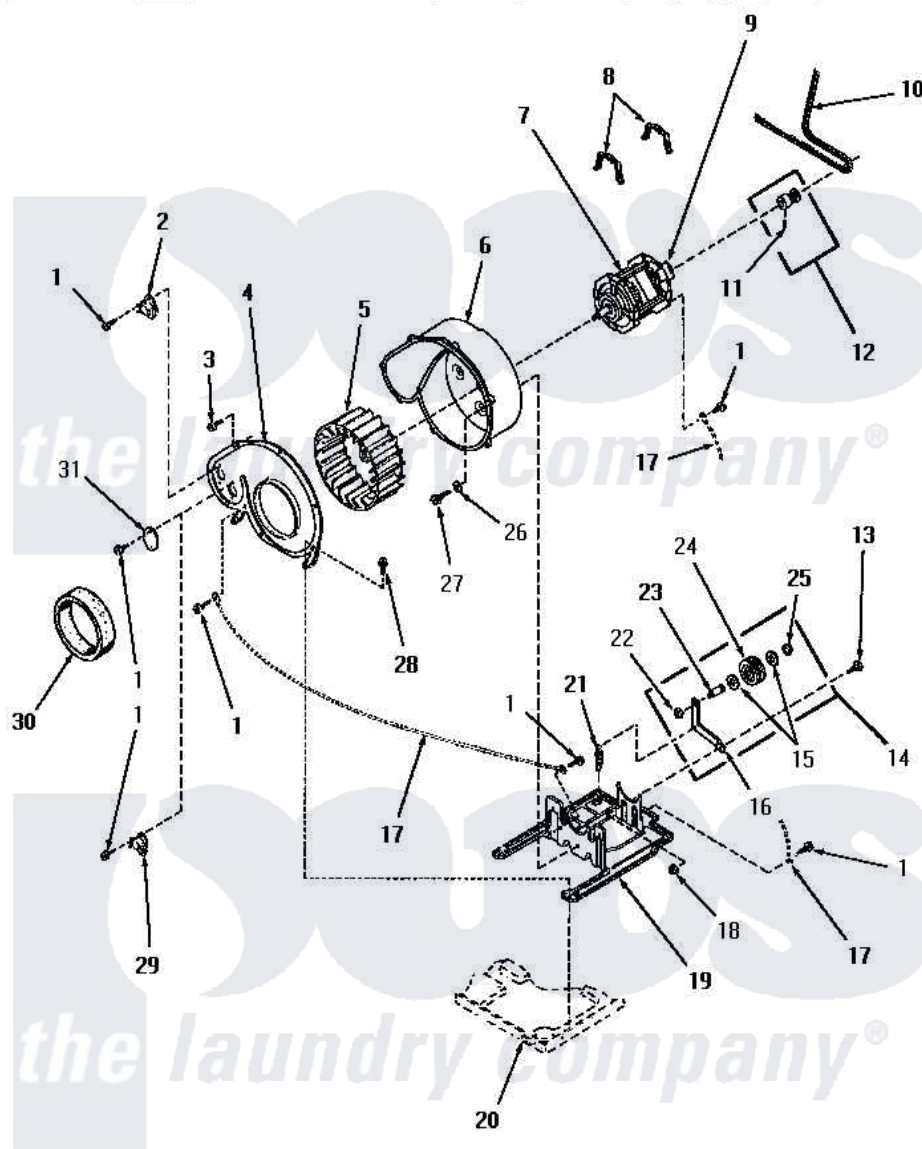

# Amana HE4030 09 - MOTOR, EXHAUST FAN & BELT

## MOTOR, EXHAUST FAN AND BELT

Amana [Residential Amana HE4030 Washer Parts](#) Parts Diagram 09 - MOTOR, EXHAUST FAN & BELT

[Click on the part number to view part](#)

Item	Original Part Number	Replaced By	Status	Part Description
1	23222	<a href="#">3177991</a>		Screw
2	<a href="#">56410</a>			Thermostat
3	23962	<a href="#">W10116760</a>		Screw
4	56059		Not Available	EXHAUST FAN IMPELLER
5	56000	<a href="#">510139P</a>		Assembly Blower Fan Package
6	<a href="#">56020</a>			Housing, Blower
7	56075	<a href="#">915P3</a>		Motor-Drive
"	Y58044	<a href="#">915P3</a>		Motor-Drive
8	Y58047	<a href="#">660658</a>		Clamp, Motor Mounting 343481 685441
9	53226		Not Available	SWITCH,MOTOR
"	53249		Not Available	SWITCH
10	56095	<a href="#">56095P</a>		Belt Cylinder Package
11	52906		Not Available	SETSCREW
12	56133	<a href="#">56062P</a>		Kit-Motor
13	<a href="#">52567</a>			Bolt, Shoulder

"	56587		Not Available	SCREW, 1/4-20 HEX HD SH
14	Y56170	<a href="#">56170P</a>		Assembly- Idle
15	<a href="#">52549</a>			Washer, 501 ID X3/4 Odx
16	56057		Not Available	LEVER, IDLER
17	Y00000000		Not Available	SEE NOTE GROUND WIRE, GREEN
18	52566	<a href="#">27001225</a>		Nut, Jam Mid Lock 1/4-20
19	Y58045	<a href="#">503613</a>		Mount, Motor
20	Y00000000		Not Available	SEE NOTE BASE
21	<a href="#">56076</a>			Spring, Idler
22	56156	<a href="#">358160</a>		Nut
23	<a href="#">56461</a>			Shaft
24	<a href="#">Y54414</a>			Assembly, Wheel And Bearing
25	<a href="#">23748</a>			Ring, Retaining
26	20492	<a href="#">M0270504</a>		Washer
27	56264	<a href="#">27001200</a>		Screw
28	25723	<a href="#">27001200</a>		Screw
29	56081	<a href="#">56081LAL</a>		Ridig Door Stop
"	56471		Not Available	THERMOSTAT
30	56065		Not Available	SEAL
31	Y0056157		Not Available	SUB 86495, SWITCH, LIGHT