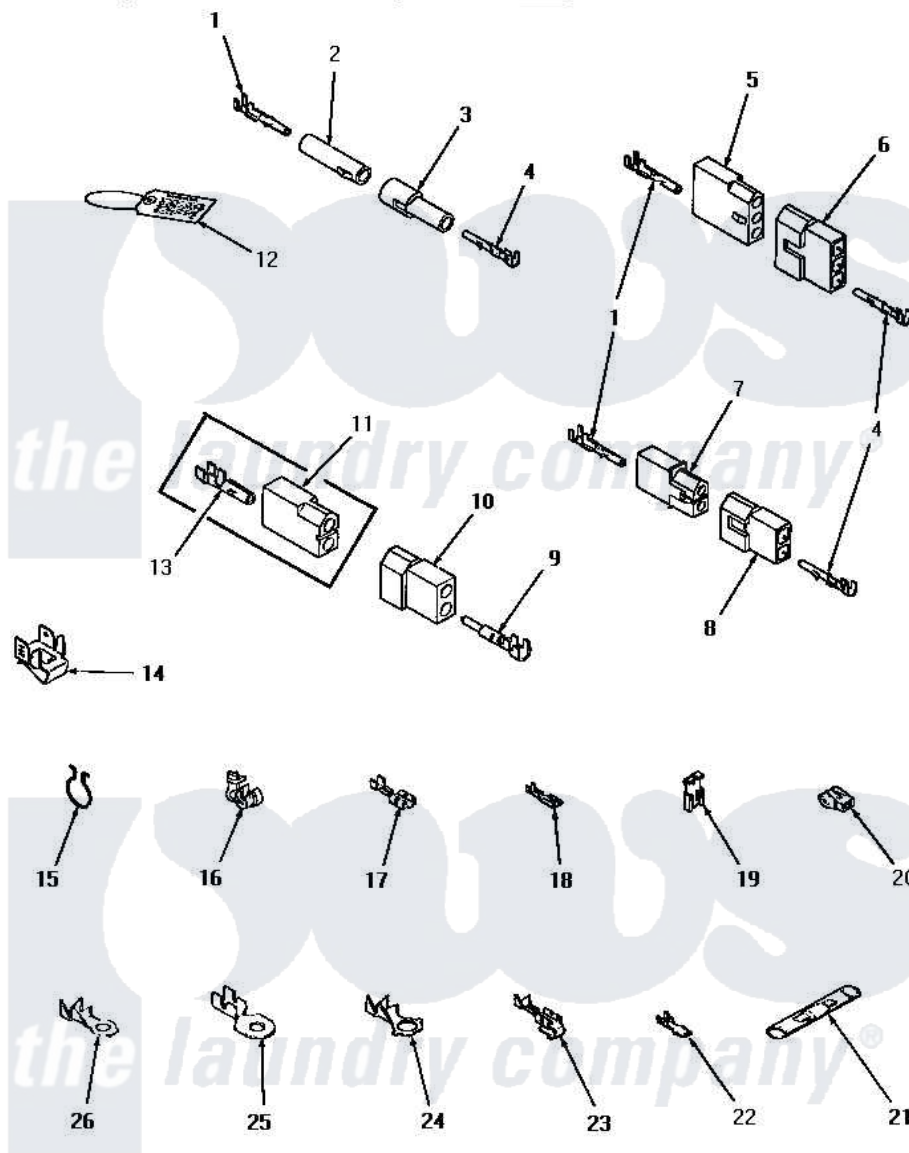

Amana HE4030 10 - POWER CORD & TERMINALS

POWER CORD AND TERMINALS

Amana [Residential Amana HE4030 Washer Parts](#) Parts Diagram 10 - POWER CORD & TERMINALS

[Click on the part number to view part](#)

Item	Original Part Number	Replaced By	Status	Part Description
1	Y00117	5011-XX		093 Female Socket
2	26301			Receptacle, Molex
3	26302		Not Available	PLUG, 1 CIRCUIT
4	Y00116			Terminal, Pin-Male
5	23039	697780		Receptacle,
6	23040			Plug-3 Circuit
7	56451			Receptacle, 2 Circuit
8	56448			Terminal Block Plug
9	Y00127			Terminal, Pin-1/8 Male
10	56266			Plug
11	56265			Receptacle, 2 Circuit
12	25235	48301		Hose
13	00130			Terminal, Pin-1/8 Femal
14	Y00161	B5733302		Clip, Ground
15	51291			Clip, Wire
16	21903	211881		Grommet, Cord Part Not Used-Gas Models Only

17	Y00119	Not Available	SPADE TERMINAL(18 GAUGE) (1/4 INCH-(1) 18 GAUGE WIRE)
18	00112		Terminal, Spade-3/16 Fe
19	Y00120		Terminal, Flag-1/4 Fema
20	70210	Not Available	INSULATOR,BLUE
21	21091	Not Available	CONNECTOR TWO 1/4 INCH MALE
22	Y00139	Y00138	Male Tab Terminal 18 Gauge Wire)
23	Y00114		Spade Terminal
24	Y00113	Not Available	TERMINAL,RING-1/4 STUD
25	Y00111		Ring Terminal No.10 No.10 18 Gauge Wires Or
26	00110		No.10 18 Gauge Wire