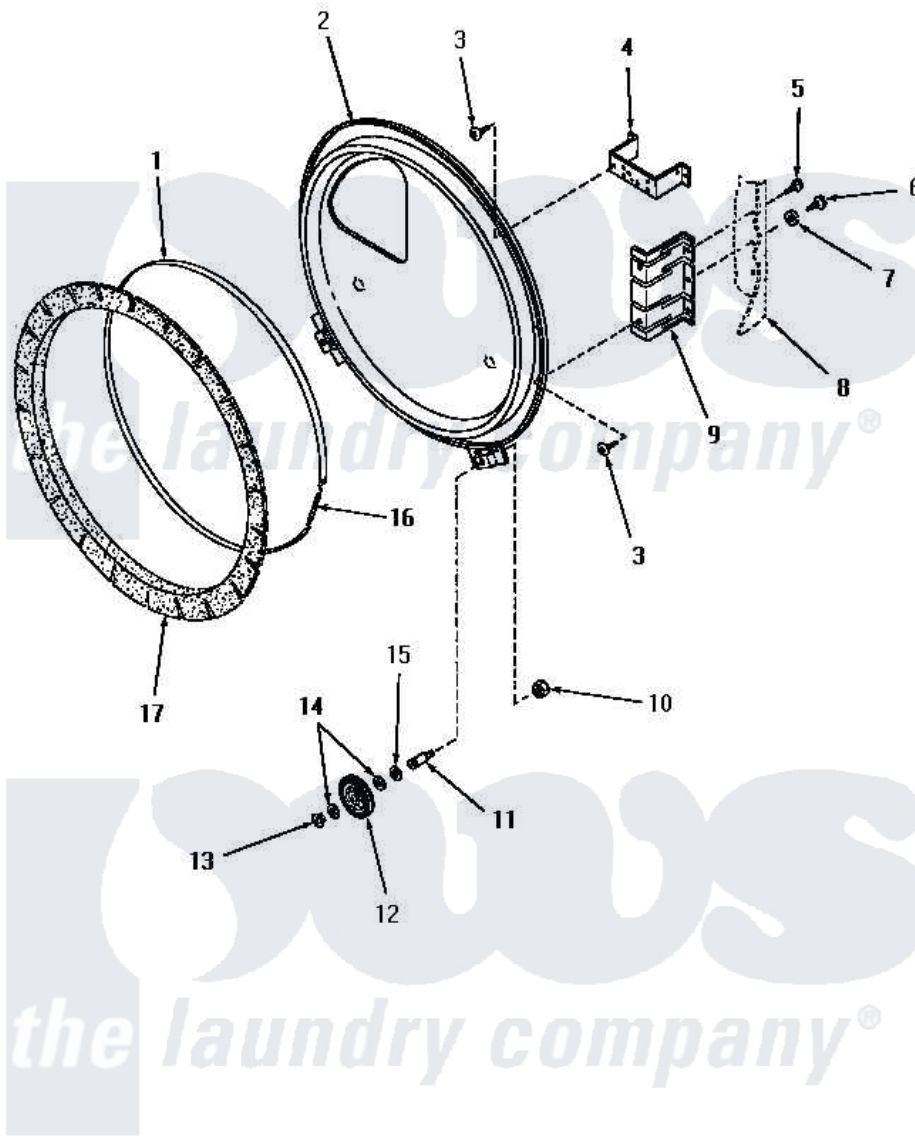

Amana HE4030 11 - REAR BLKHD, FELT SEAL & CYLINDER ROLLER

REAR BULKHEAD, FELT SEAL AND CYLINDER ROLLER

Amana [Residential Amana HE4030 Washer Parts](#) Parts Diagram 11 - REAR BLKHD, FELT SEAL & CYLINDER ROLLER

[Click on the part number to view part](#)

Item	Original Part Number	Replaced By	Status	Part Description
1	Y56090		Not Available	SEAL STRAP
2	56540		Not Available	ASSY,REAR BULKHEAD
3	56078	M400664		SCrew Tap Trs Cr Rec 1016AB
4	56048	60823P		Bracket, Terminal Block
5	25723	27001200		Screw
6	52909			Screw, 10B-16 X 1/2 HeX
7	51474		Not Available	WASHER,13/64IDX1/2ODX.
8	Y00000000		Not Available	SEE NOTE CABINET
9	56055		Not Available	BRACKET,BULKHEAD-REAR
10	56156	358160		Nut
11	56461			Shaft
12	56457	62649P		Roller- CY
13	23748			Ring, Retaining
14	52549			Washer, 501 ID X3/4 Odx
15	23886		Not Available	WASHER,.578IDX1.25ODX1