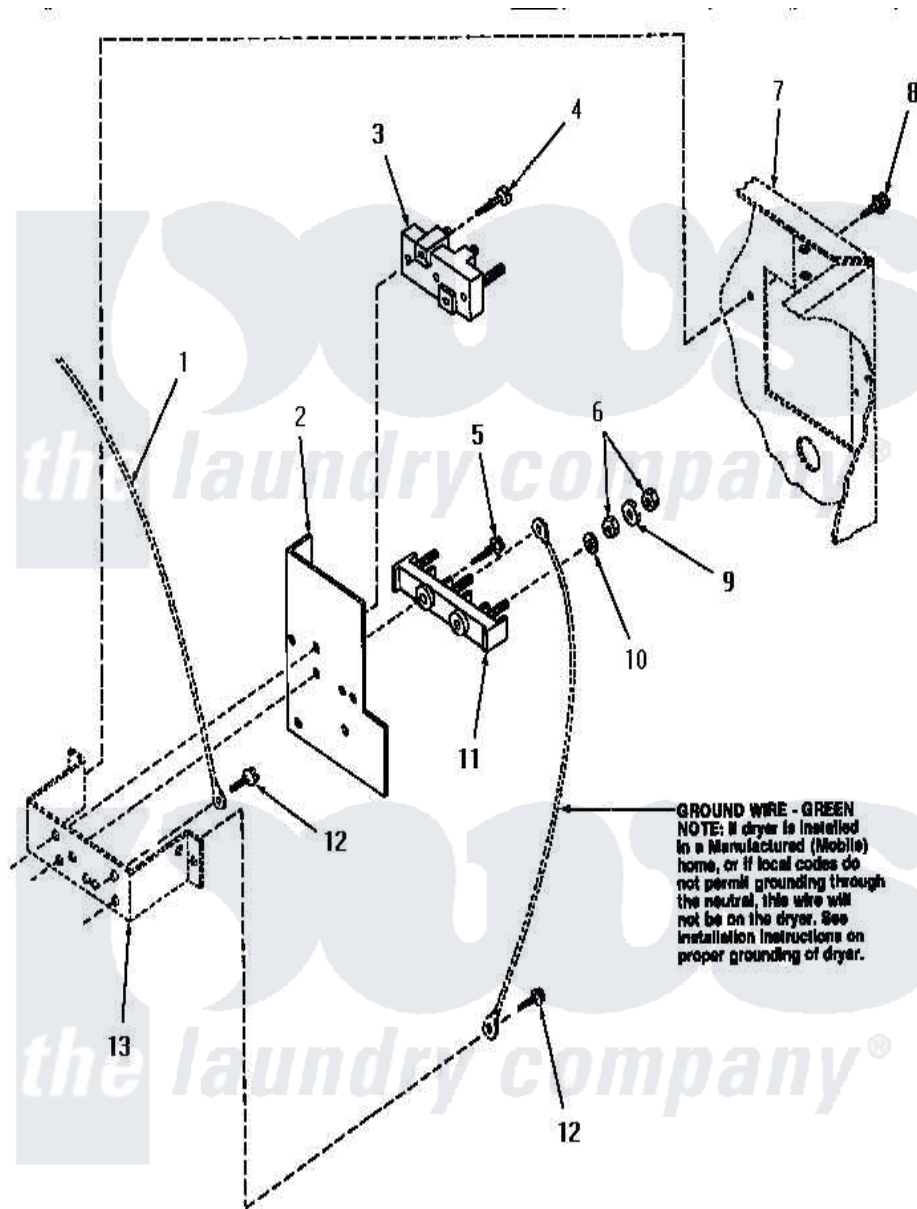

# Amana HE4030 12 - TERMINAL BLOCK

Amana Residential Amana HE4030 Washer Parts Parts Diagram 12 - TERMINAL BLOCK  
 Click on the part number to view part

Item	Original Part Number	Replaced By	Status	Part Description
1	Y00000000		Not Available	SEE NOTE GROUND WIRE, GREEN
2	<a href="#">56087</a>			Shield, Terminal Block
3	50854	<a href="#">33001244</a>		Block, Terminal
4	Q6535		Not Available	SCREW, 10B-16 X 3/4 ROU
5	56131		Not Available	SCREW, 10BT X 1 TAPPING
6	Q6163		Not Available	NUT
7	Y00000000		Not Available	SEE NOTE CABINET
8	25723	<a href="#">27001200</a>		Screw
9	51474		Not Available	WASHER, 13/64IDX1/2ODX.
10	56552		Not Available	LOCKWASHER
11	58555		Not Available	TERMINAL BLOCK
12	51784		Not Available	SCREW, 10B-16 X 1/2 HEX
13	Y00000000		Not Available	SEE NOTE TERMINAL BLOCK BRACKET