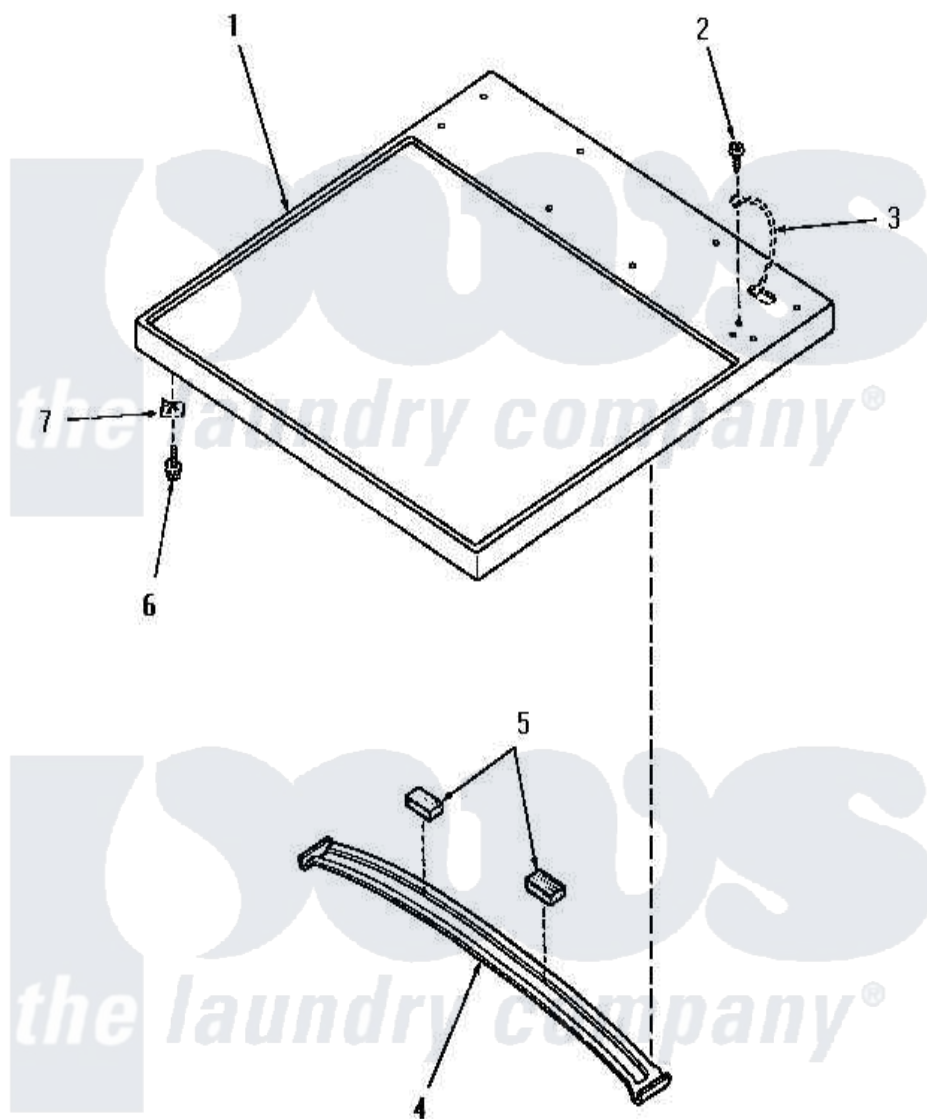

# Amana HE4070 01 - CABINET TOP

Amana [Residential Amana HE4070 Dryer Parts](#) Parts Diagram 01 - CABINET TOP  
 Click on the part number to view part

Item	Original Part Number	Replaced By	Status	Part Description
1	56097W		Not Available	CABINET TOP, WHITE
"	56097L		Not Available	CABINET TOP, ALMOND
"	56097K		Not Available	CABINET TOP, COFFEE
"	56097A		Not Available	CABINET TOP, AVOCADO
"	56097H		Not Available	CABINET TOP, HARVEST GOLD
2	51784		Not Available	SCREW, 10B-16 X 1/2 HEX
3	Y00000000		Not Available	SEE NOTE GROUND WIRE, GREEN
4	56213		Not Available	TOP BRACE
5	56968		Not Available	PAD, FELT-ADHESIVE BACK
6	<a href="#">23008</a>			Screw, 10-24 X 3/4 Sems
7	20249	<a href="#">36020</a>		Nut-10-24