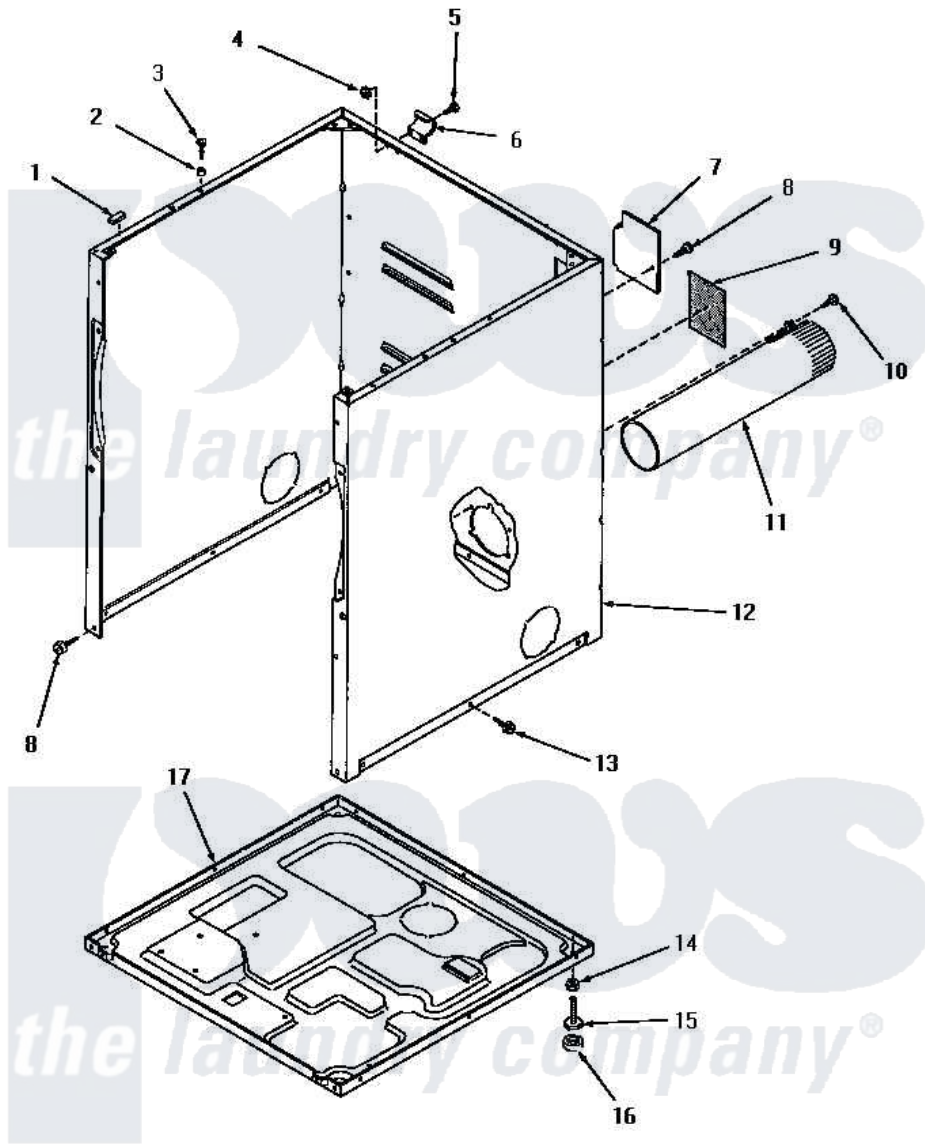

Amana HE4070 02 - CABINET, EXHAUST DUCT, & BASE

CABINET, EXHAUST DUCT AND BASE

Amana [Residential Amana HE4070 Dryer Parts](#) Parts Diagram 02 - CABINET, EXHAUST DUCT, & BASE
 Click on the part number to view part

Item	Original Part Number	Replaced By	Status	Part Description
1	Y56128			Pad, Bumper
2	56079	505187		Locator, Panel
3	56086	Y014874		Screw, Idler Arm And Sleeve
4	23951	M0282009		Nut
5	25723	27001200		Screw
"	Y90576		Not Available	HEX HEAD SCREW
6	56043		Not Available	HINGE, TOP
7	56044	60821		Access Cover
8	25723	27001200		Screw
9	Y0056941		Not Available	AIR DIFFUSER
10	25724		Not Available	HEX HEAD SCREW
11	56118		Not Available	ASSY, EXHAUST DUCT
12	57070A		Not Available	CABINET, AVOCADO
"	57070H		Not Available	ASSY, DRYER CABINET
"	57070K		Not Available	CABINET, COFFEE
"	57070L		Not Available	CABINET, ALMOND

"	57070W		Not Available	CABINET, WHITE
13	51784		Not Available	SCREW, 10B-16 X 1/2 HEX
14	20274	62739		Nut, Lock
15	Y52696	Y305086		Adjustable Leg And Nut
16	70282	Y314137		Foot, Rubber
17	56074			Base