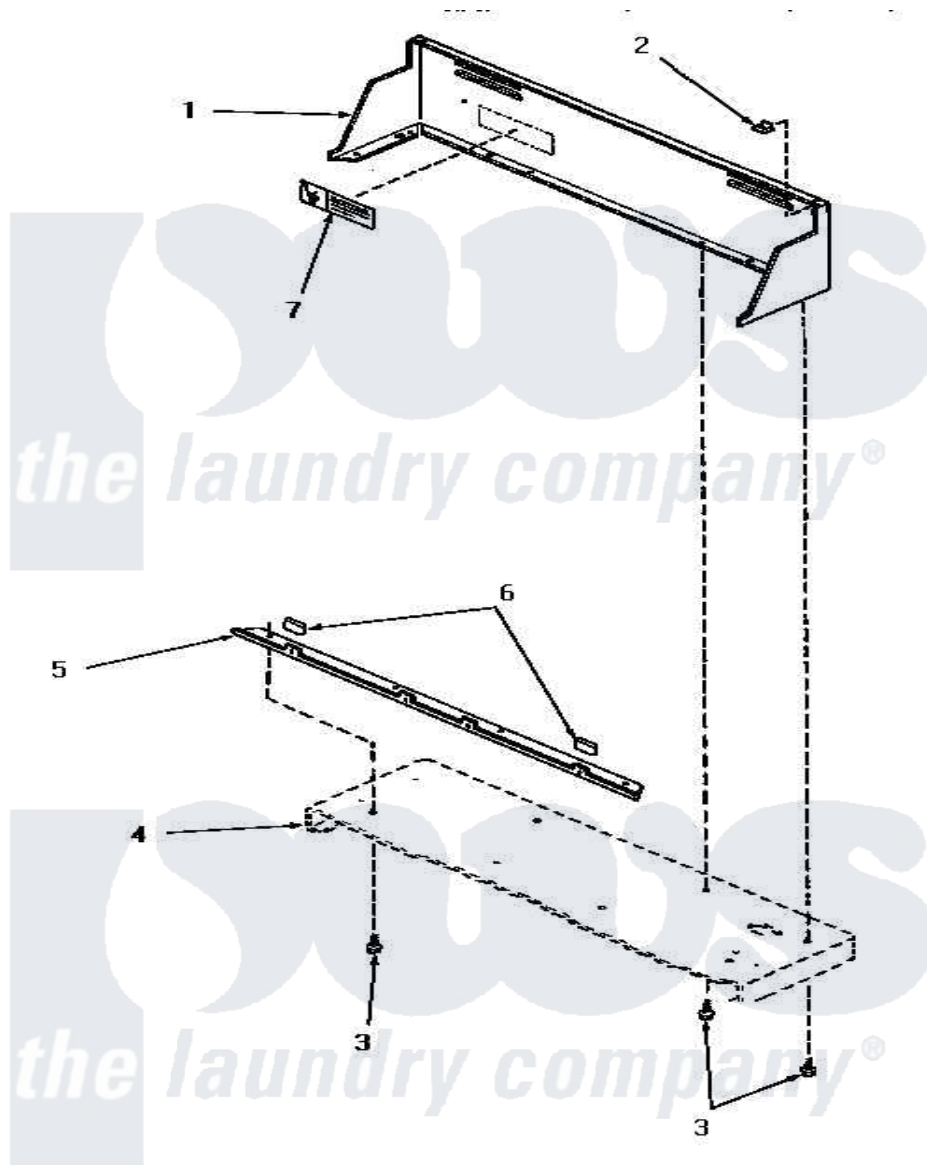

Amana HE4070 03 - CONTROL HOOD

CONTROL HOOD

Amana [Residential Amana HE4070 Dryer Parts](#) Parts Diagram 03 - CONTROL HOOD

[Click on the part number to view part](#)

Item	Original Part Number	Replaced By	Status	Part Description
1	56014W		Not Available	CONTROL HOOD, WHITE
"	56014L		Not Available	CONTROL HOOD, ALMOND
"	56014K		Not Available	CONTROL HOOD, COFFEE
"	56014H		Not Available	CONTROL HOOD, HARVEST GOLD
"	56014A		Not Available	CONTROL HOOD, AVOCADO
2	24522			Nut, Speed-8ab-18 C1995
3	55985	W10116760		Screw
4	Y00000000		Not Available	SEE NOTE CABINET TOP
5	56070		Not Available	ANGLE,MOUNTING-CONTROL
6	24859		Not Available	SLEEVE,SUPPORT ANGLE
7	24903		Not Available	STICKER,DISCONNECT POW