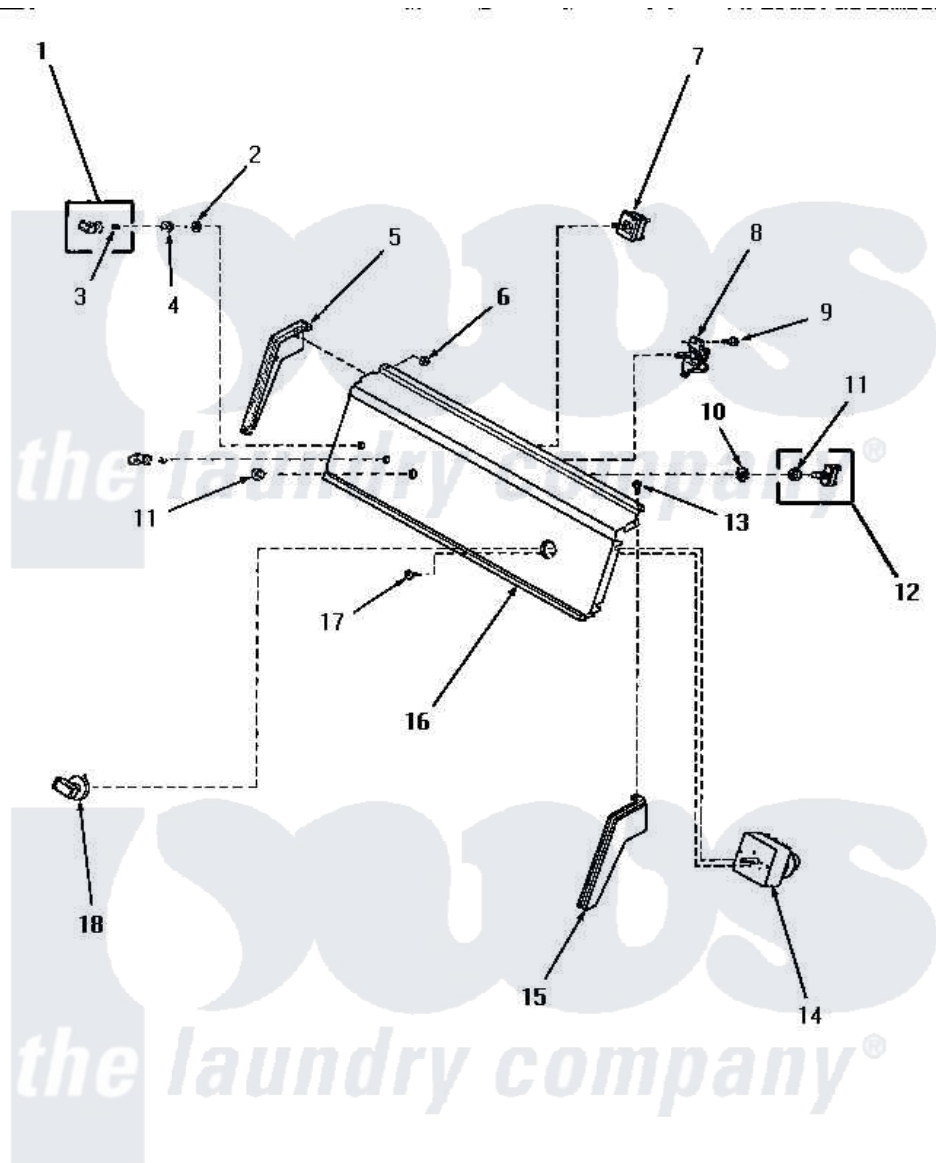

Amana HE4070 04 - CONTROL PANEL & CONTROLS

CONTROL PANEL AND CONTROLS

Amana [Residential Amana HE4070 Dryer Parts](#) Parts Diagram 04 - CONTROL PANEL & CONTROLS

[Click on the part number to view part](#)

Item	Original Part Number	Replaced By	Status	Part Description
1	26816			Assembly, Knob-Switch
2	91176			Lockwasher, 3/8 Intshkp
3	10519		Not Available	RETAINER
4	24205			Nut, Knurled 3/8-24
5	25124		Not Available	CONTROL HOOD END, LEFT
6	25126	5303284616		Clip
7	Y58032	58032		Switch
"	52623	58032		Switch
8	53516		Not Available	BUZZER
9	55985	W10116760		Screw
10	25820		Not Available	LOCKWASHER, 1/2 INT SHK
11	52947			Nut, Hex 15/32-32
12	53768	55882P		Assembly- Switch
13	25232		Not Available	SCREW, 8AB-18X7/8 OVAL
14	53466		Not Available	TIMER
15	25123		Not Available	CONTROL HOOD END, RIGHT

16	56430	Not Available	CONTROL PANEL
17	70212		Screw, 8-32 X 5/32 RD H
18	0056353	Not Available	SCREW