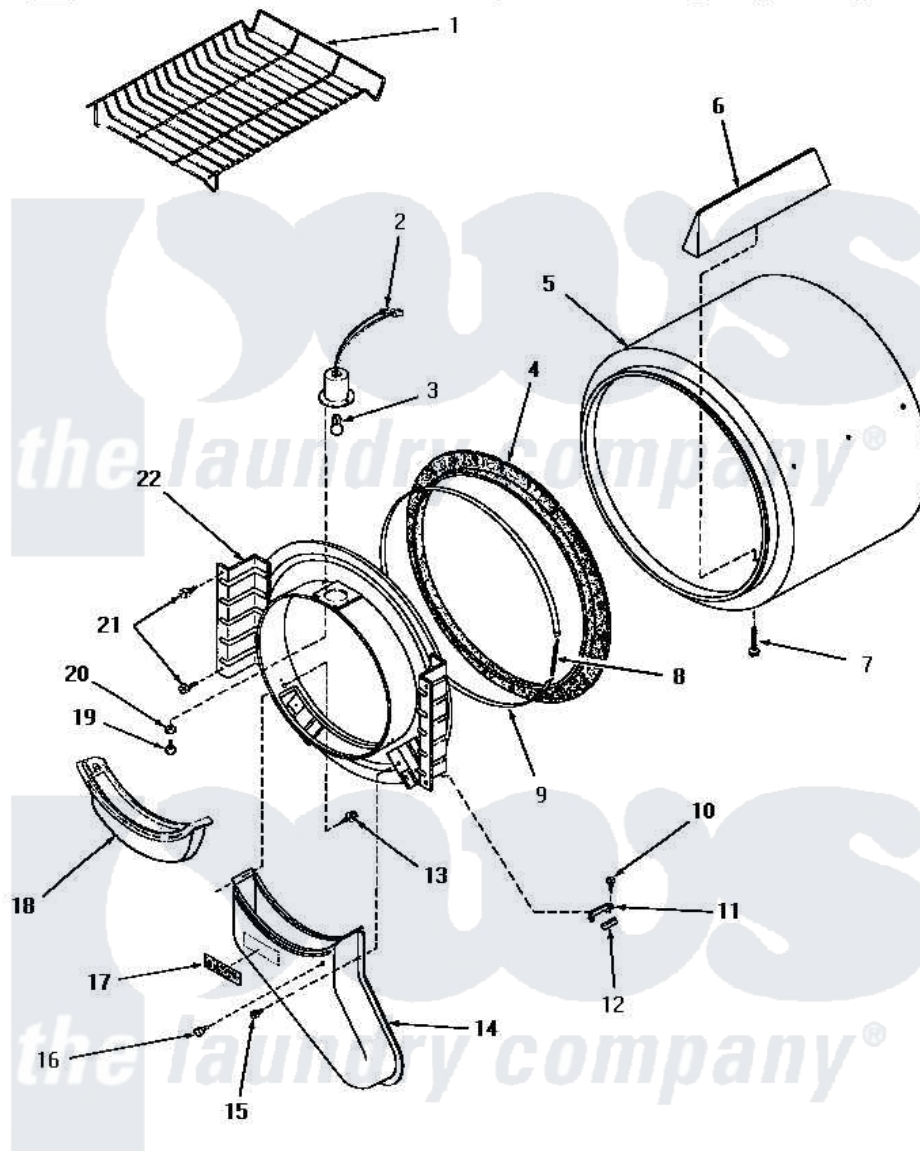

# Amana HE4070 06 - FR BLKHD, AIR DUCT, FELT SEAL & CYLINDER

## FRONT BULKHEAD, AIR DUCT, FELT SEAL AND CYLINDER

Amana [Residential Amana HE4070 Dryer Parts](#) Parts Diagram 06 - FR BLKHD, AIR DUCT, FELT SEAL & CYLINDER  
 Click on the part number to view part

Item	Original Part Number	Replaced By	Status	Part Description
1	58846		Not Available	RACK, DRYING
3	Y54608	<a href="#">31001575</a>		Bulb, Cylinder Light
4	<a href="#">56088</a>			Assembly, Seal
5	56175		Not Available	ASSY, CYLINDER PACK
6	56013		Not Available	BAFFLE, CYLINDER-SHORT-
7	56131		Not Available	SCREW, 10BT X 1 TAPPING
8	<a href="#">52310</a>			Spring
9	Y56090		Not Available	SEAL STRAP
10	23222	<a href="#">3177991</a>		Screw
11	56053	<a href="#">61448</a>		Glide, Cylinder-Rulon F
"	57005	<a href="#">61448</a>		Glide, Cylinder-Rulon F
12	56058	<a href="#">510189</a>		Pad Felt
13	23628	<a href="#">489464</a>		Screw
14	56027		Not Available	AIR DUCT
15	25724		Not Available	HEX HEAD SCREW
16	56938		Not Available	BUMPER

17	24903	Not Available	STICKER,DISCONNECT POW
18	57024	<a href="#">61376P</a>	Filter, Lint-White W/Inst.
19	22145	Not Available	SCREW,6Z-20X 3/8 SS RD
20	51345	Not Available	LOCKWASHER
21	25723	<a href="#">27001200</a>	Screw
22	Y0056154	Not Available	RELAY