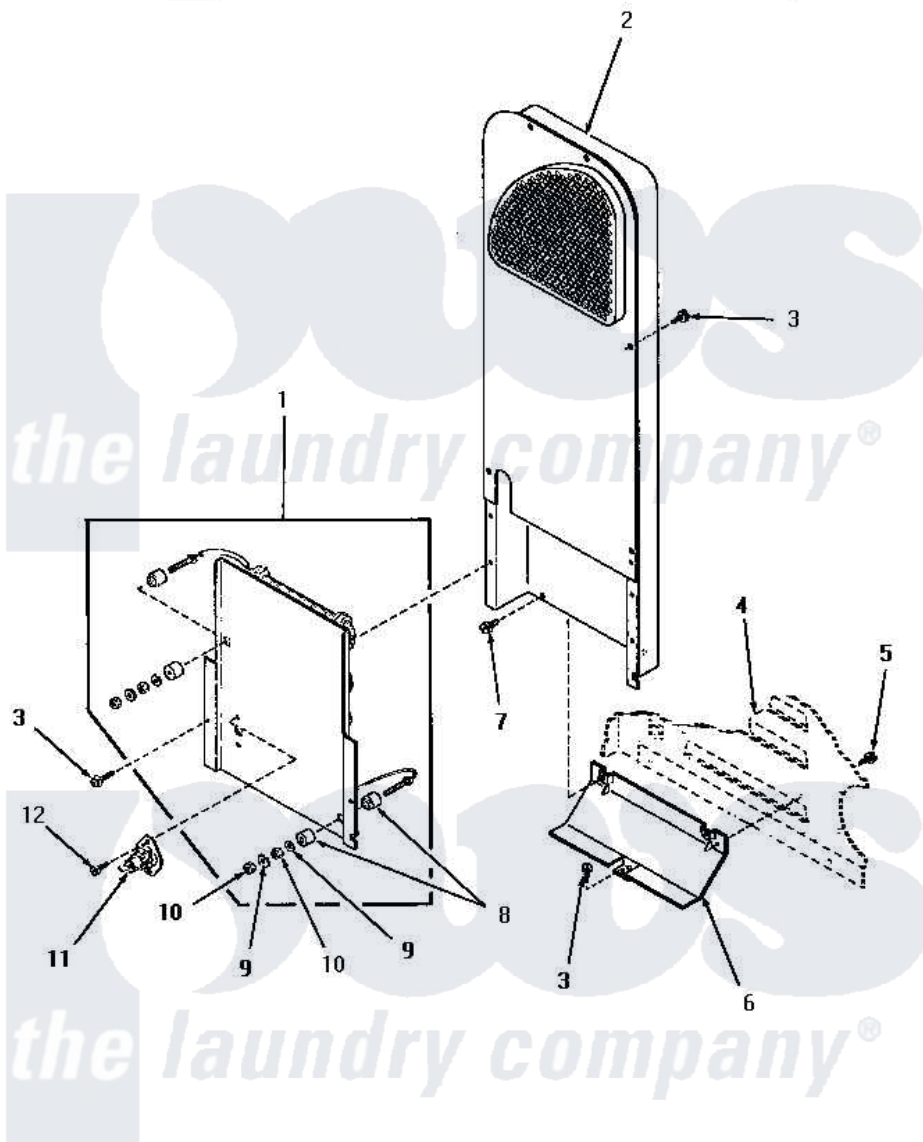

# Amana HE4070 07 - HEATER BOX

## HEATER BOX (Electric Models)

Amana [Residential Amana HE4070 Dryer Parts](#) Parts Diagram 07 - HEATER BOX  
 Click on the part number to view part

Item	Original Part Number	Replaced By	Status	Part Description
1	56179	<a href="#">61927</a>		Heater Assembly
"	Y56176	<a href="#">61928</a>		Heater Assembly 208V
"	56047	<a href="#">61927</a>		Heater Assembly
2	56029	<a href="#">503605</a>		Assembly, Heater Duct
3	56264	<a href="#">27001200</a>		Screw
4	Y00000000		Not Available	SEE NOTE CABINET
5	25723	<a href="#">27001200</a>		Screw
6	58048		Not Available	HEAT SHIELD
7	51780	<a href="#">3390631</a>		Screw, 10-16 X 3/8
8	<a href="#">57408</a>			Insulator
9	56552		Not Available	LOCKWASHER
10	56563		Not Available	HEX NUT No.10-32 NICKEL
11	<a href="#">56082</a>			Thermostat, Limit
12	23222	<a href="#">3177991</a>		Screw