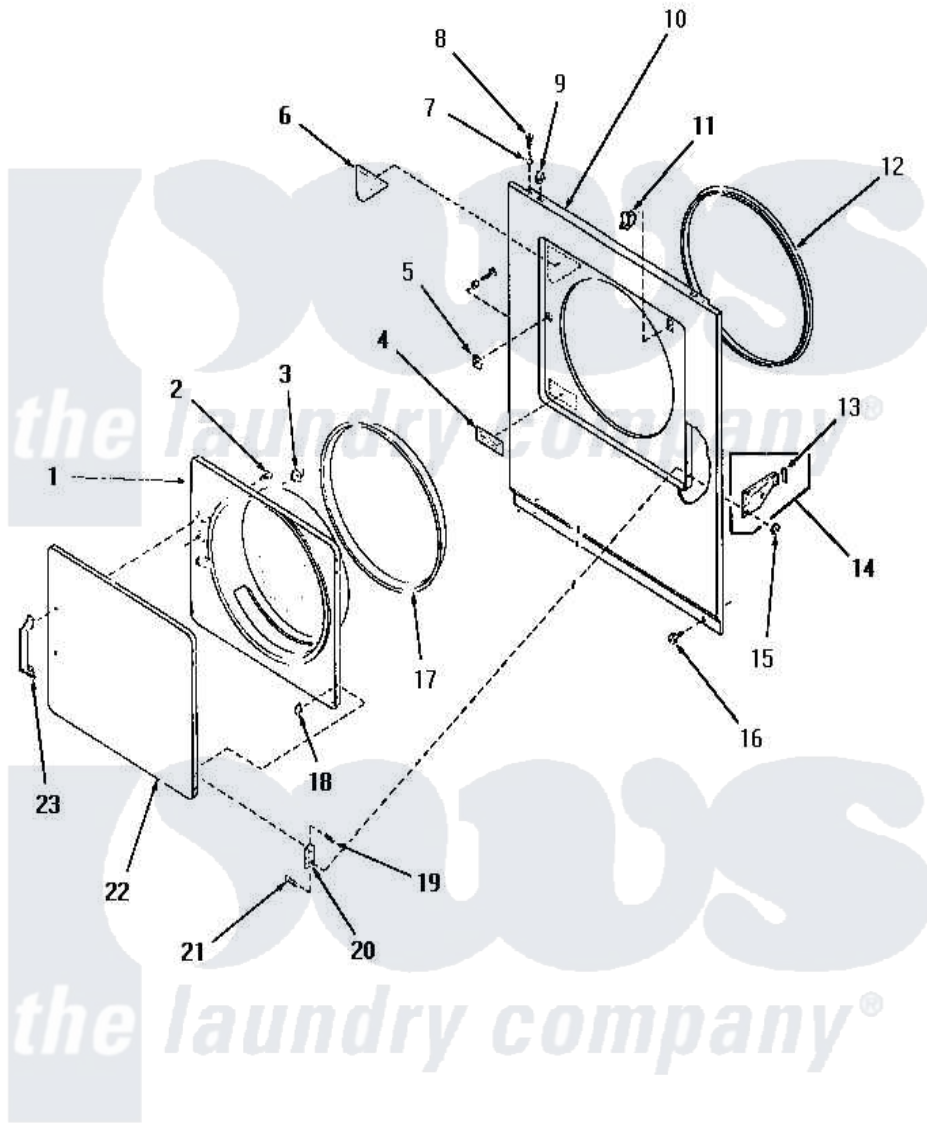

# Amana HE4070 08 - LOADING DOOR, FRONT PANEL & SEALS

## LOADING DOOR, FRONT PANEL AND SEALS

Amana [Residential Amana HE4070 Dryer Parts](#) Parts Diagram 08 - LOADING DOOR, FRONT PANEL & SEALS  
 Click on the part number to view part

Item	Original Part Number	Replaced By	Status	Part Description
1	56018	<a href="#">62152P</a>		Liner
2	52150	<a href="#">489464</a>		Screw
3	54661	<a href="#">LA-1003</a>		Door Catch Kit
4	57286		Not Available	LABEL, DRYER DOOR
5	54660	<a href="#">LA-1003</a>		Door Catch Kit
6	55398		Not Available	LABEL, DRYER DOOR xREPLACE
7	56079	<a href="#">505187</a>		Locator, Panel
8	56086	<a href="#">Y014874</a>		Screw, Idler Arm And Sleeve
9	56080	<a href="#">22001650</a>		Fastener, Spring
10	56051W		Not Available	FRONT PANEL, WHITE
"	56051A		Not Available	FRONT PANEL, AVOCADO
"	56051L		Not Available	FRONT PANEL, ALMOND
"	56051K		Not Available	FRONT PANEL, COFFEE
"	56051H		Not Available	FRONT PANEL, HARVEST GOLD
11	56052	<a href="#">W10169313</a>		Switch-Dor

12	56091	<a href="#">Y61380</a>		Seal, Front Panel
13	<a href="#">Y56128</a>			Pad, Bumper
14	0056129		Not Available	MANIFOLD PNL
15	51236	<a href="#">488130</a>		Nut
16	58637	<a href="#">27001200</a>		Screw
17	56163	<a href="#">61379P</a>		Door Seal
18	<a href="#">23407</a>			Nut, Speed-8A Tinn C15
19	52864	<a href="#">500226</a>		Screw, 8b-16 x 5/8 Tap
20	<a href="#">56045</a>			Hinge
21	<a href="#">22649</a>			Screw, 8-32 X 13/32 FI
22	56021L		Not Available	OUTER DOOR PANEL, ALMOND
"	56021W		Not Available	OUTER DOOR PANEL, WHITE
"	56021A		Not Available	OUTER DOOR PANEL, AVOCADO
"	56021H		Not Available	OUTER DOOR PANEL, HARVEST GOLD
"	56021K		Not Available	OUTER DOOR PANEL, COFFEE
23	54068	<a href="#">61925</a>		Pull Door Commercial Black