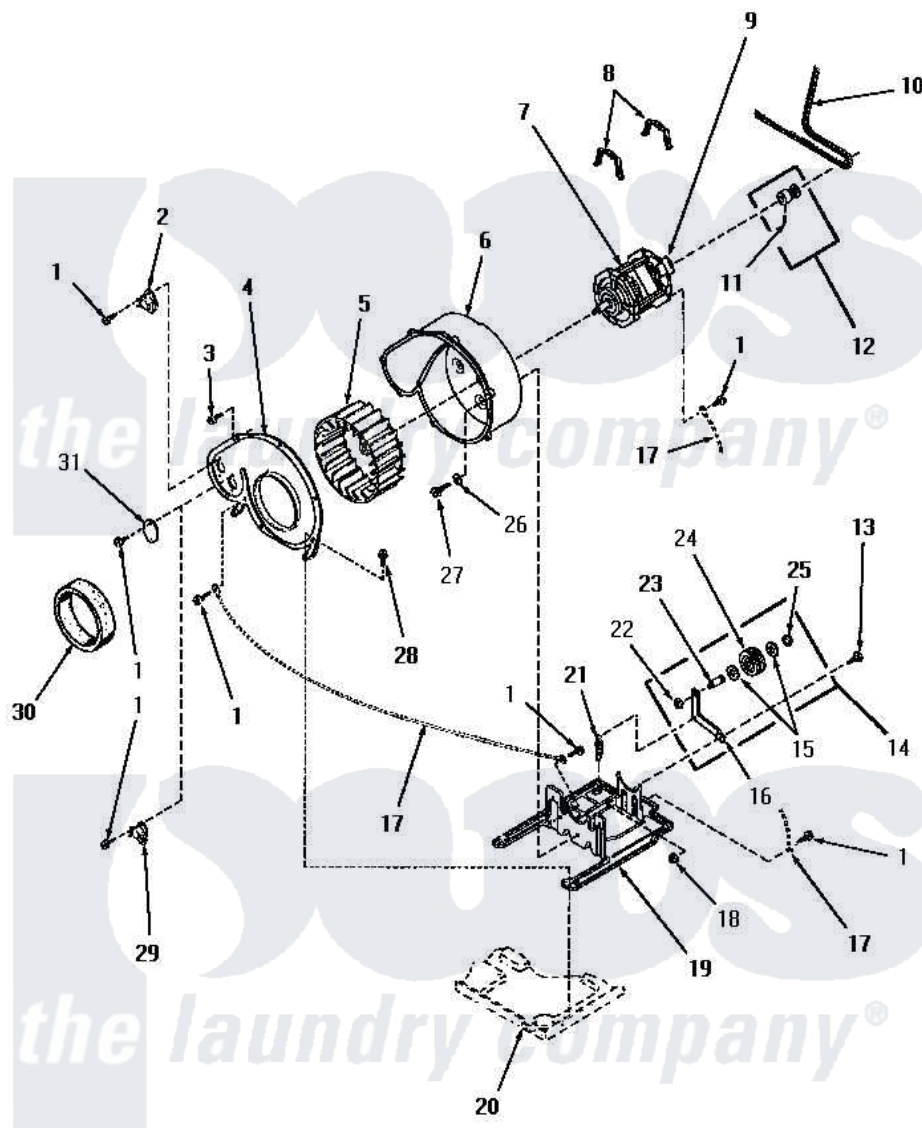

# Amana HE4070 09 - MOTOR, EXHAUST FAN & BELT

## MOTOR, EXHAUST FAN AND BELT

Amana Residential Amana HE4070 Dryer Parts Parts Diagram 09 - MOTOR, EXHAUST FAN & BELT

[Click on the part number to view part](#)

Item	Original Part Number	Replaced By	Status	Part Description
1	23222	<a href="#">3177991</a>		Screw
2	<a href="#">56410</a>			Thermostat
3	23962	<a href="#">W10116760</a>		Screw
4	56059		Not Available	EXHAUST FAN IMPELLER
5	56000	<a href="#">510139P</a>		Assembly Blower Fan Package
6	<a href="#">56020</a>			Housing, Blower
7	56075	<a href="#">915P3</a>		Motor-Drive
"	Y58044	<a href="#">915P3</a>		Motor-Drive
8	Y58047	<a href="#">660658</a>		Clamp, Motor Mounting 343481 685441
9	53226		Not Available	SWITCH,MOTOR
"	53249		Not Available	SWITCH
10	56095	<a href="#">56095P</a>		Belt Cylinder Package
11	52906		Not Available	SETSCREW
12	56133	<a href="#">56062P</a>		Kit-Motor
13	<a href="#">52567</a>			Bolt, Shoulder

"	56587		Not Available	SCREW, 1/4-20 HEX HD SH
14	Y56170	<a href="#">56170P</a>		Assembly- Idle
15	<a href="#">52549</a>			Washer, 501 ID X3/4 Odx
16	56057		Not Available	LEVER, IDLER
17	Y00000000		Not Available	SEE NOTE GROUND WIRE, GREEN
18	52566	<a href="#">27001225</a>		Nut, Jam Mid Lock 1/4-20
19	Y58045	<a href="#">503613</a>		Mount, Motor
20	Y00000000		Not Available	SEE NOTE BASE
21	<a href="#">56076</a>			Spring, Idler
22	56156	<a href="#">358160</a>		Nut
23	<a href="#">56461</a>			Shaft
24	<a href="#">Y54414</a>			Assembly, Wheel And Bearing
25	<a href="#">23748</a>			Ring, Retaining
26	20492	<a href="#">M0270504</a>		Washer
27	56264	<a href="#">27001200</a>		Screw
28	25723	<a href="#">27001200</a>		Screw
29	56081	<a href="#">56081LAL</a>		Ridig Door Stop
"	56471		Not Available	THERMOSTAT
30	56065		Not Available	SEAL
31	Y0056157		Not Available	SUB 86495, SWITCH, LIGHT