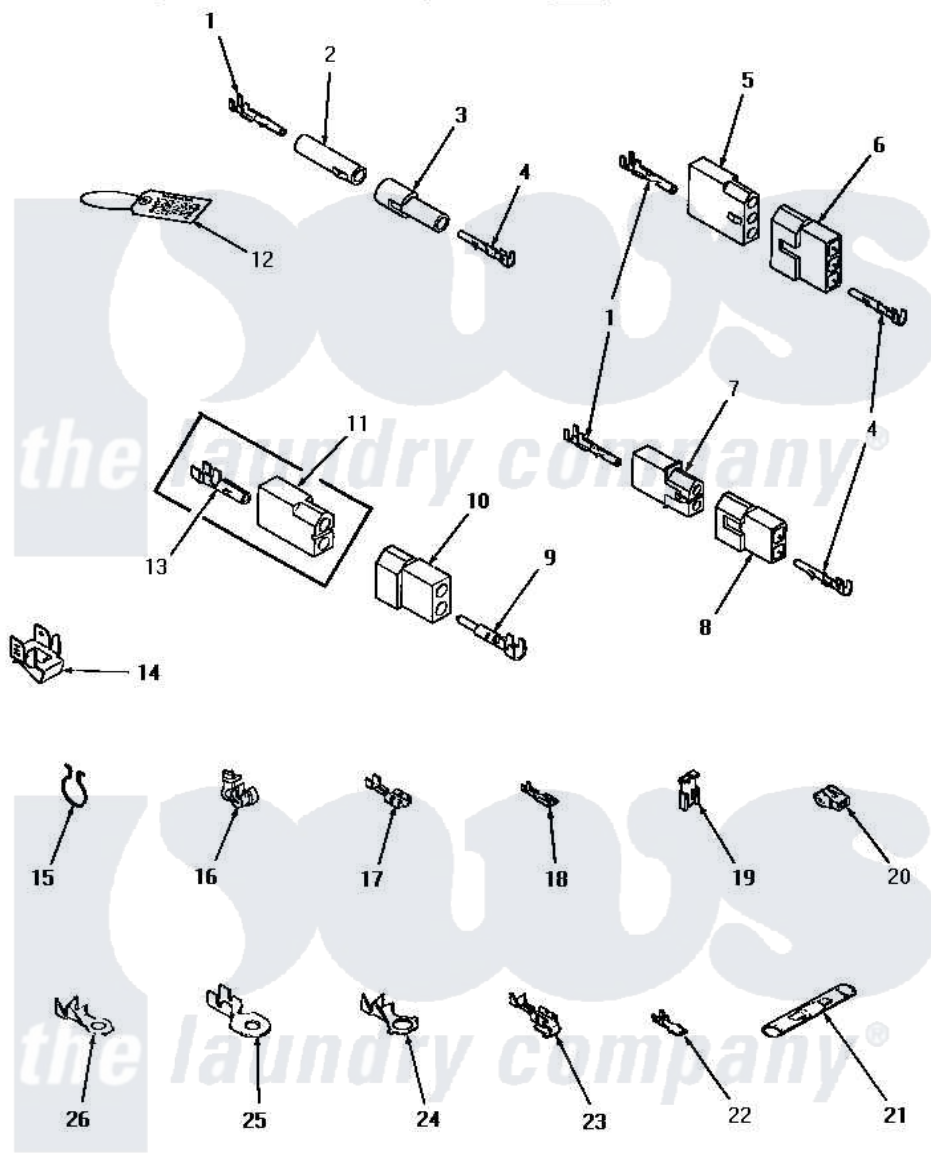

Amana HE4070 10 - POWER CORD & TERMINALS

POWER CORD AND TERMINALS

Amana [Residential Amana HE4070 Dryer Parts](#) Parts Diagram 10 - POWER CORD & TERMINALS
 Click on the part number to view part

Item	Original Part Number	Replaced By	Status	Part Description
1	Y00117	5011-XX		093 Female Socket
2	26301			Receptacle, Molex
3	26302		Not Available	PLUG,1 CIRCUIT
4	Y00116			Terminal, Pin-Male
5	23039	697780		Receptacle,
6	23040			Plug-3 Circuit
7	56451			Receptacle, 2 Circuit
8	56448			Terminal Block Plug
9	Y00127			Terminal, Pin-1/8 Male
10	56266			Plug
11	56265			Receptacle, 2 Circuit
12	25235	48301		Hose
13	00130			Terminal, Pin-1/8 Femal
14	Y00161	B5733302		Clip, Ground
15	51291			Clip, Wire
16	21903	211881		Grommet, Cord Part Not Used- Gas Models Only

17	Y00119	Not Available	SPADE TERMINAL(18 GAUGE) (1/4 INCH-(1) 18 GAUGE WIRE)
18	00112		Terminal, Spade-3/16 Fe
19	Y00120		Terminal, Flag-1/4 Fema
20	70210	Not Available	INSULATOR,BLUE
21	21091	Not Available	CONNECTOR TWO 1/4 INCH MALE
22	Y00139	Y00138	Male Tab Terminal 18 Gauge Wire)
23	Y00114		Spade Terminal
24	Y00113	Not Available	TERMINAL,RING-1/4 STUD
25	Y00111		Ring Terminal No.10 No.10 18 Gauge Wires Or
26	00110		No.10 18 Gauge Wire