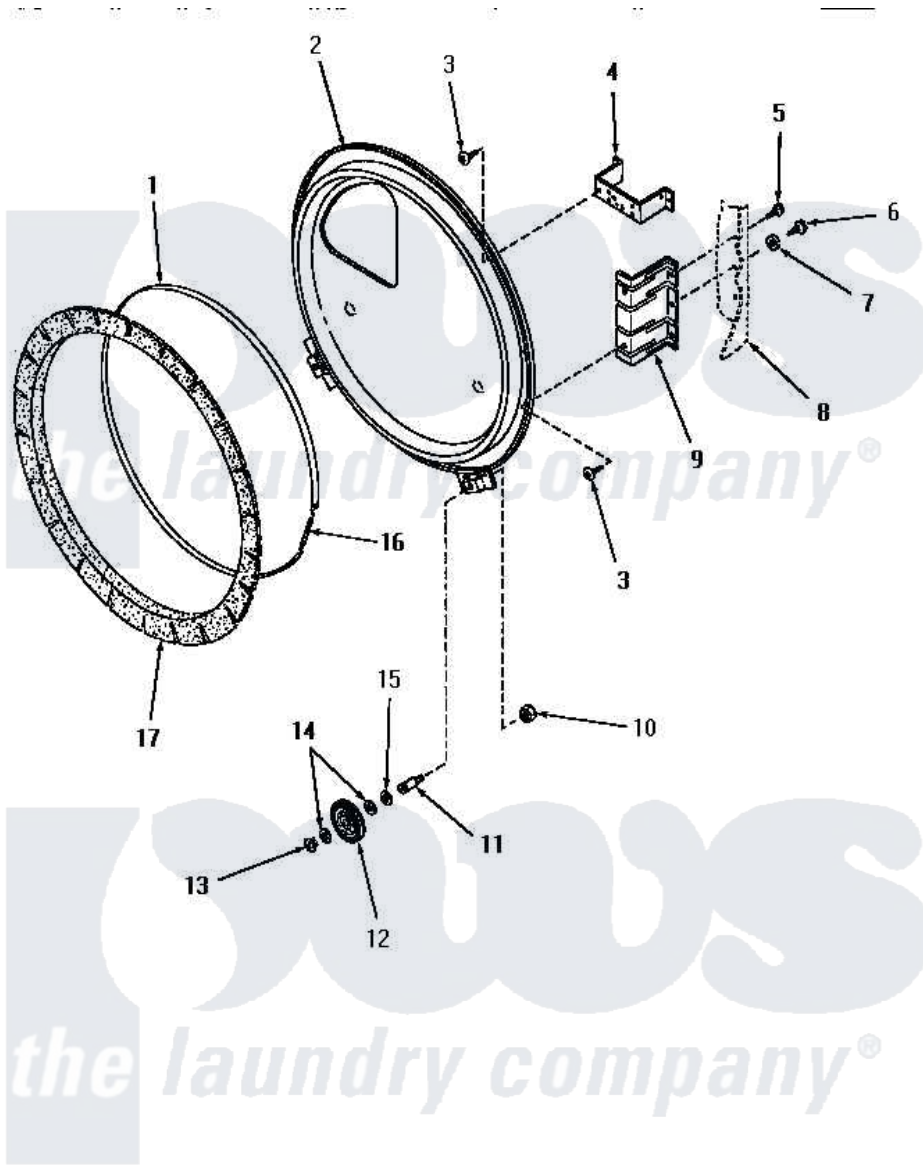

Amana HE4070 11 - REAR BLKHD, FELT SEAL & CYLINDER ROLLER

REAR BULKHEAD, FELT SEAL AND CYLINDER ROLLER

Amana [Residential Amana HE4070 Dryer Parts](#) Parts Diagram 11 - REAR BLKHD, FELT SEAL & CYLINDER ROLLER
 Click on the part number to view part

Item	Original Part Number	Replaced By	Status	Part Description
1	Y56090		Not Available	SEAL STRAP
2	56540		Not Available	ASSY,REAR BULKHEAD
3	56078	M400664		SCrew Tap Trs Cr Rec 1016AB
4	56048	60823P		Bracket, Terminal Block
5	25723	27001200		Screw
6	52909			Screw, 10B-16 X 1/2 HeX
7	51474		Not Available	WASHER, 13/64IDX1/2ODX.
8	Y00000000		Not Available	SEE NOTE CABINET
9	56055		Not Available	BRACKET,BULKHEAD-REAR
10	56156	358160		Nut
11	56461			Shaft
12	56457	62649P		Roller- CY
13	23748			Ring, Retaining
14	52549			Washer, 501 ID X3/4 Odx
15	23886		Not Available	WASHER,.578IDX1.25ODX1
16	52310			Spring