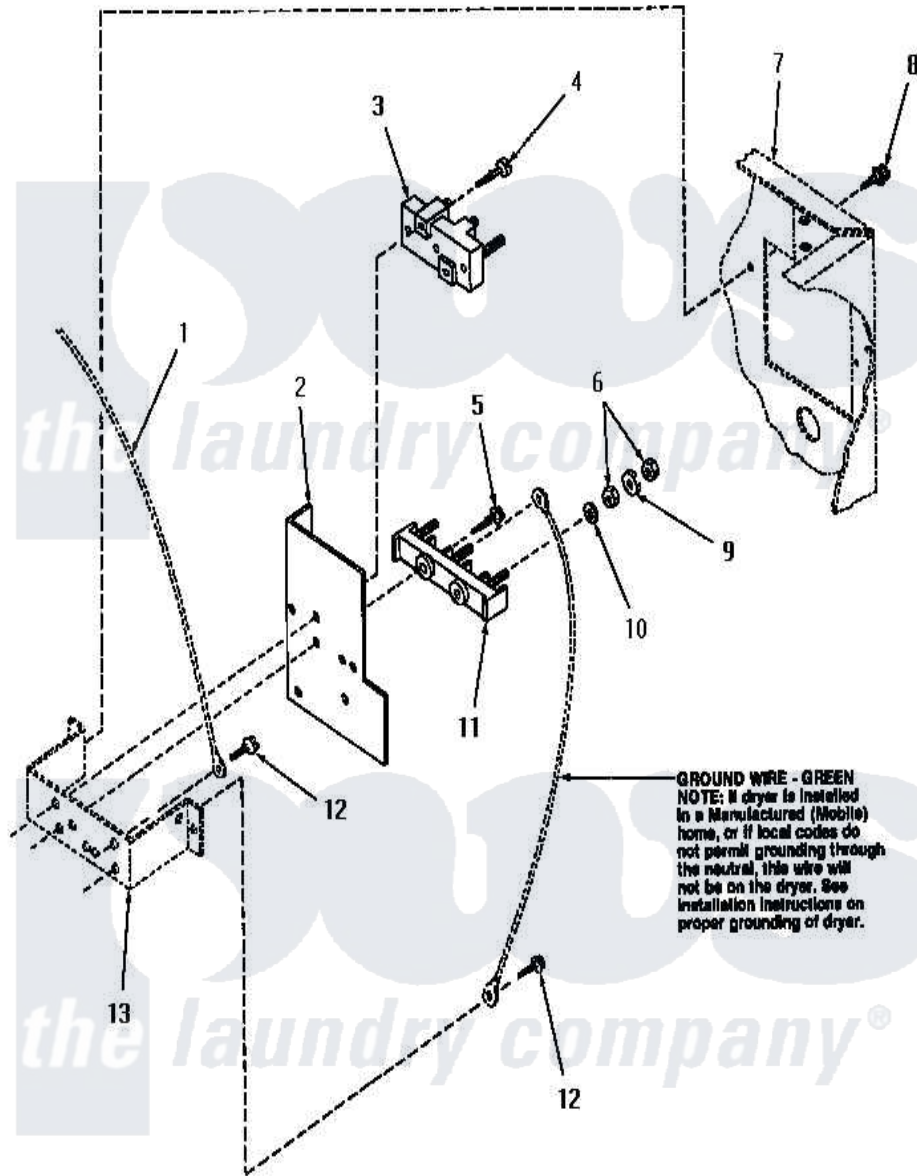

Amana HE4070 12 - TERMINAL BLOCK

Amana [Residential Amana HE4070 Dryer Parts](#) Parts Diagram 12 - TERMINAL BLOCK
 Click on the part number to view part

Item	Original Part Number	Replaced By	Status	Part Description
1	Y00000000		Not Available	SEE NOTE GROUND WIRE, GREEN
2	56087			Shield, Terminal Block
3	50854	33001244		Block, Terminal
4	Q6535		Not Available	SCREW, 10B-16 X 3/4 ROU
5	56131		Not Available	SCREW, 10BT X 1 TAPPING
6	Q6163		Not Available	NUT
7	Y00000000		Not Available	SEE NOTE CABINET
8	25723	27001200		Screw
9	51474		Not Available	WASHER, 13/64IDX1/2ODX.
10	56552		Not Available	LOCKWASHER
11	58555		Not Available	TERMINAL BLOCK
12	51784		Not Available	SCREW, 10B-16 X 1/2 HEX
13	Y00000000		Not Available	SEE NOTE TERMINAL BLOCK BRACKET