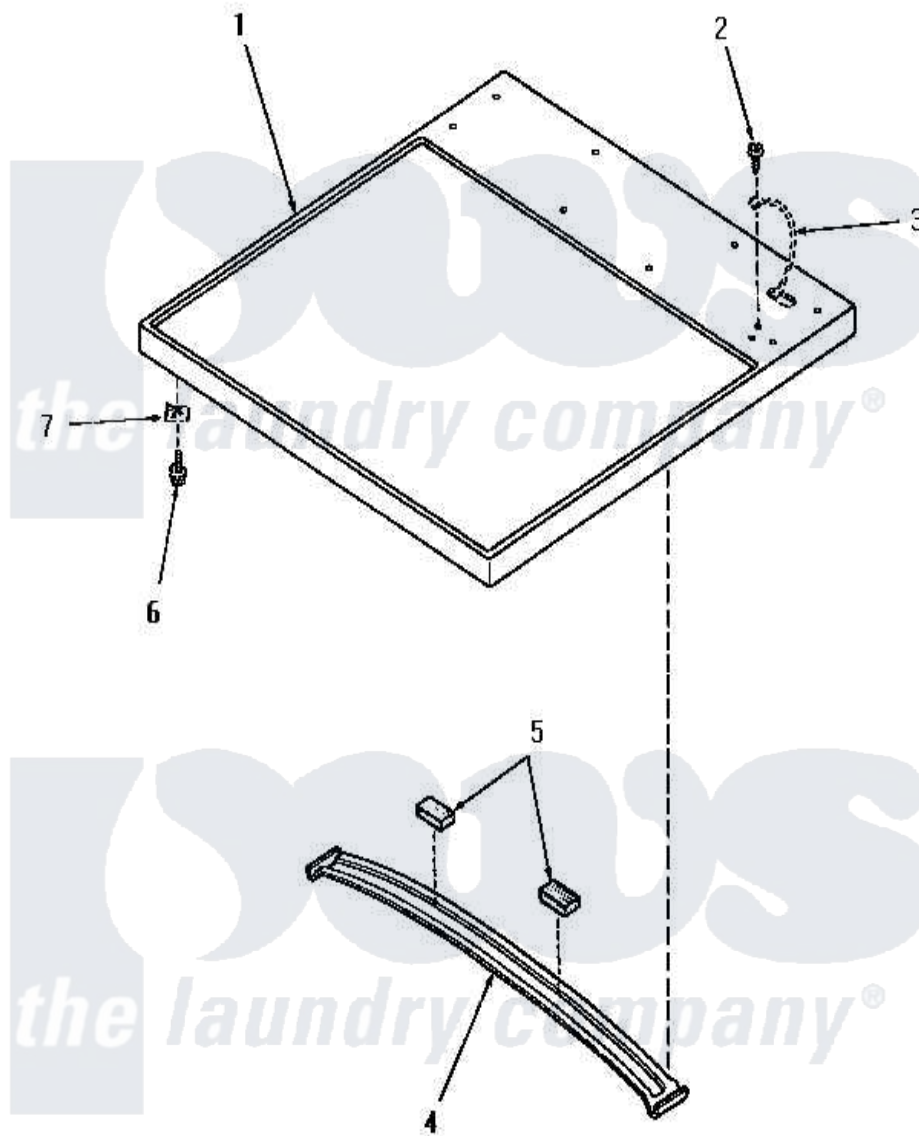

# Amana HE4103 01 - CABINET TOP

Amana [Residential Amana HE4103 Washer Parts](#) Parts Diagram 01 - CABINET TOP  
 Click on the part number to view part

Item	Original Part Number	Replaced By	Status	Part Description
1	<a href="#">57066H</a>			Assembly, Top Panel-Domesti
"	57066W		Not Available	ASSY, TOP PANEL-DOMESTIxREPLACE
"	57066L		Not Available	ASSY, TOP PANEL-DOMESTI
"	57066K		Not Available	CABINET TOP, COFFEE
"	57066A		Not Available	CABONET TOP, AVOCADO
2	51784		Not Available	SCREW, 10B-16 X 1/2 HEX
3	Y00000000		Not Available	SEE NOTE GROUND WIRE, GREEN
4	56213		Not Available	TOP BRACE
5	56968		Not Available	PAD, FELT-ADHESIVE BACK
6	<a href="#">23008</a>			Screw, 10-24 X 3/4 Sems
7	20249	<a href="#">36020</a>		Nut-10-24