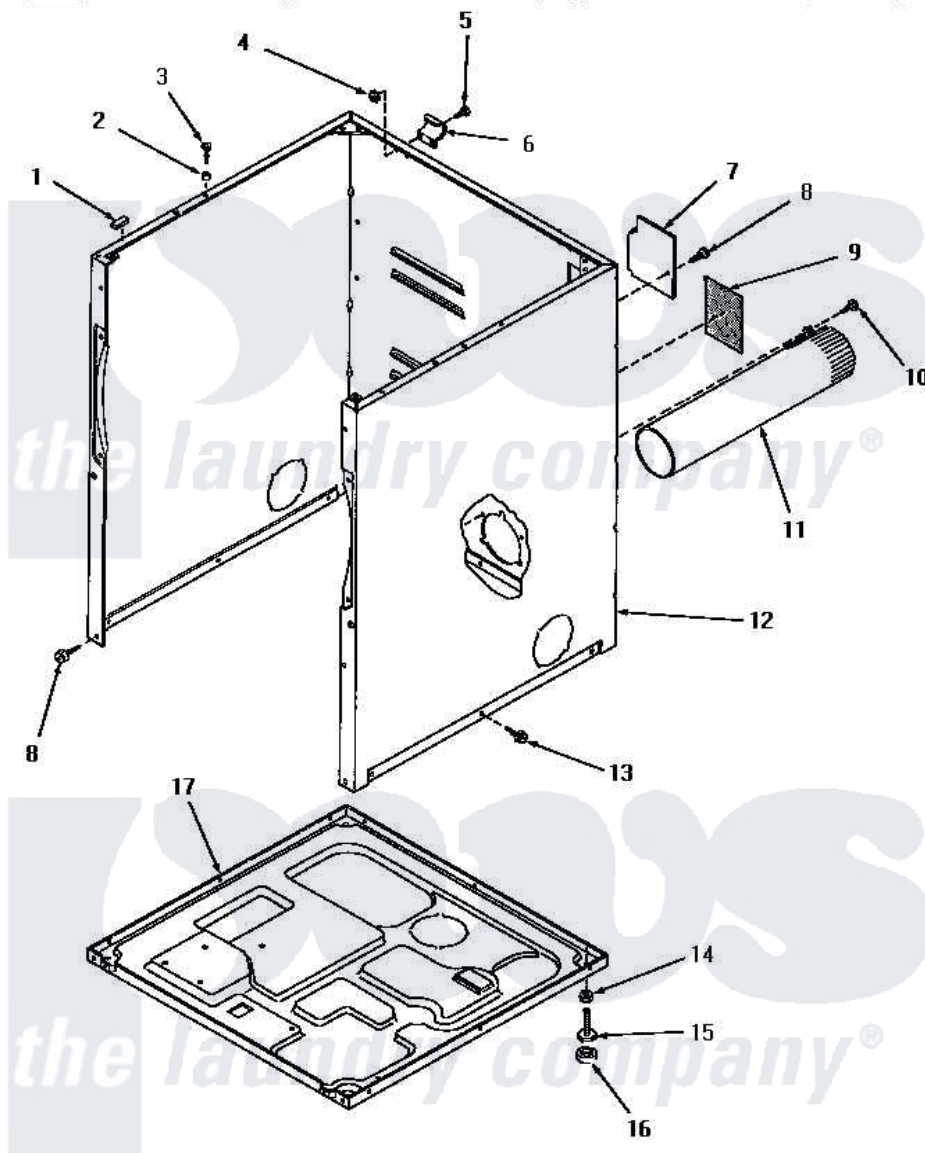

Amana HE4103 02 - CABINET, EXHAUST DUCT & BASE

CABINET, EXHAUST DUCT AND BASE

Amana [Residential Amana HE4103 Washer Parts](#) Parts Diagram 02 - CABINET, EXHAUST DUCT & BASE
 Click on the part number to view part

| Item | Original Part Number | Replaced By | Status | Part Description |
|------|------------------------|--------------------------|---------------|-----------------------------|
| 1 | Y56128 | | | Pad, Bumper |
| 2 | 56079 | 505187 | | Locator, Panel |
| 3 | 56086 | Y014874 | | Screw, Idler Arm And Sleeve |
| 4 | 23951 | M0282009 | | Nut |
| 5 | 25723 | 27001200 | | Screw |
| " | Y90576 | | Not Available | HEX HEAD SCREW |
| 6 | 56043 | | Not Available | HINGE, TOP |
| 7 | 56044 | 60821 | | Access Cover |
| 8 | 25723 | 27001200 | | Screw |
| 9 | Y0056941 | | Not Available | AIR DIFFUSER |
| 10 | 25724 | | Not Available | HEX HEAD SCREW |
| 11 | 56118 | | Not Available | ASSY, EXHAUST DUCT |
| 12 | 57070A | | Not Available | CABINET, AVOCADO |
| " | 57070H | | Not Available | ASSY, DRYER CABINET |
| " | 57070K | | Not Available | CABINET, COFFEE |
| " | 57070L | | Not Available | CABINET, ALMOND |

| | | | | |
|----|-----------------------|-------------------------|---------------|-------------------------|
| " | 57070W | | Not Available | CABINET, WHITE |
| 13 | 51784 | | Not Available | SCREW, 10B-16 X 1/2 HEX |
| 14 | 20274 | 62739 | | Nut, Lock |
| 15 | Y52696 | Y305086 | | Adjustable Leg And Nut |
| 16 | 70282 | Y314137 | | Foot, Rubber |
| 17 | 56074 | | | Base |