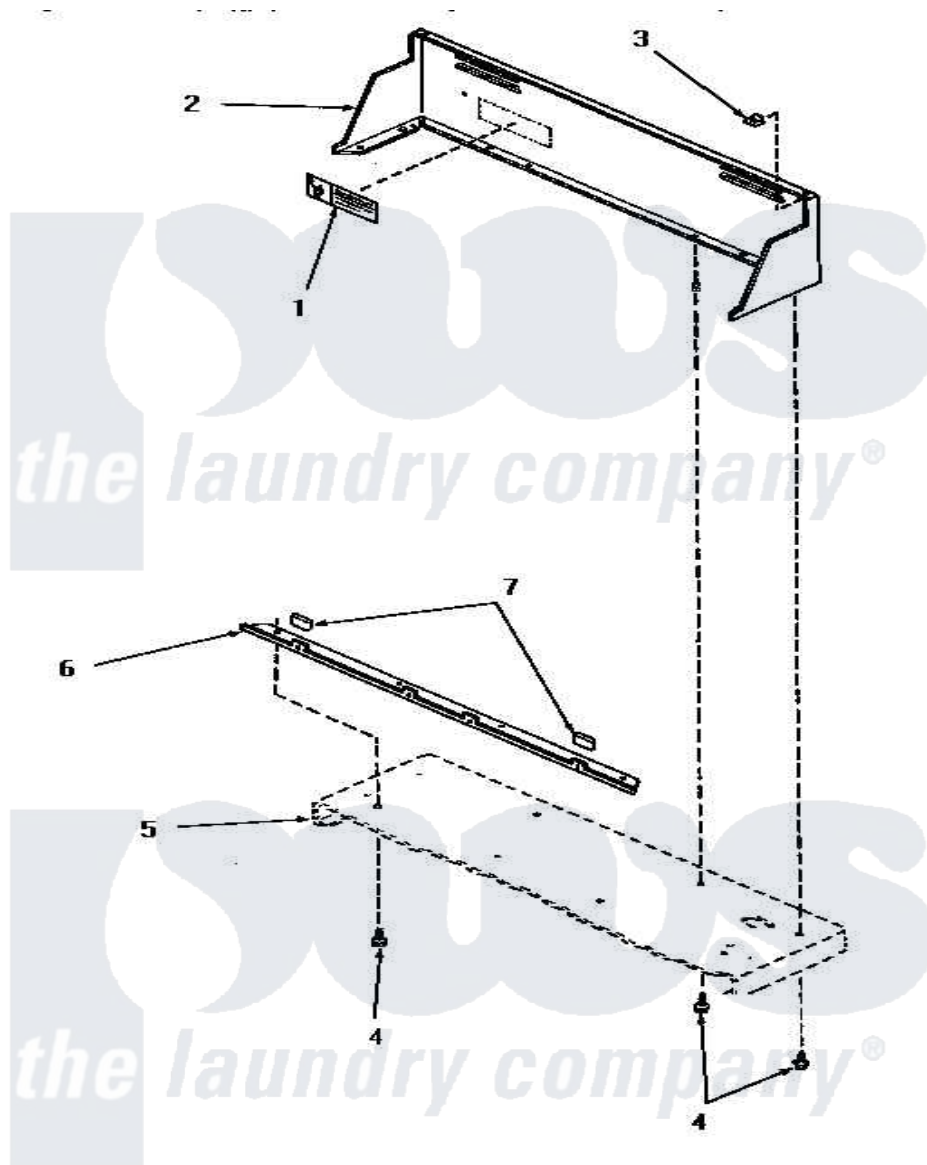

Amana HE4103 03 - CONTROL HOOD

CONTROL HOOD

Amana [Residential Amana HE4103 Washer Parts](#) Parts Diagram 03 - CONTROL HOOD

[Click on the part number to view part](#)

Item	Original Part Number	Replaced By	Status	Part Description
1	24903		Not Available	STICKER,DISCONNECT POW
2	56014W		Not Available	CONTROL HOOD, WHITE
"	56014L		Not Available	CONTROL HOOD, ALMOND
"	56014K		Not Available	CONTROL HOOD, COFFEE
"	56014H		Not Available	CONTROL HOOD, HARVEST GOLD
"	56014A		Not Available	CONTROL HOOD, AVOCADO
3	24522			Nut, Speed-8ab-18 C1995
4	55985	W10116760		Screw
5	Y00000000		Not Available	SEE NOTE CABINET TOP
6	56070		Not Available	ANGLE,MOUNTING-CONTROL
7	24859		Not Available	SLEEVE,SUPPORT ANGLE