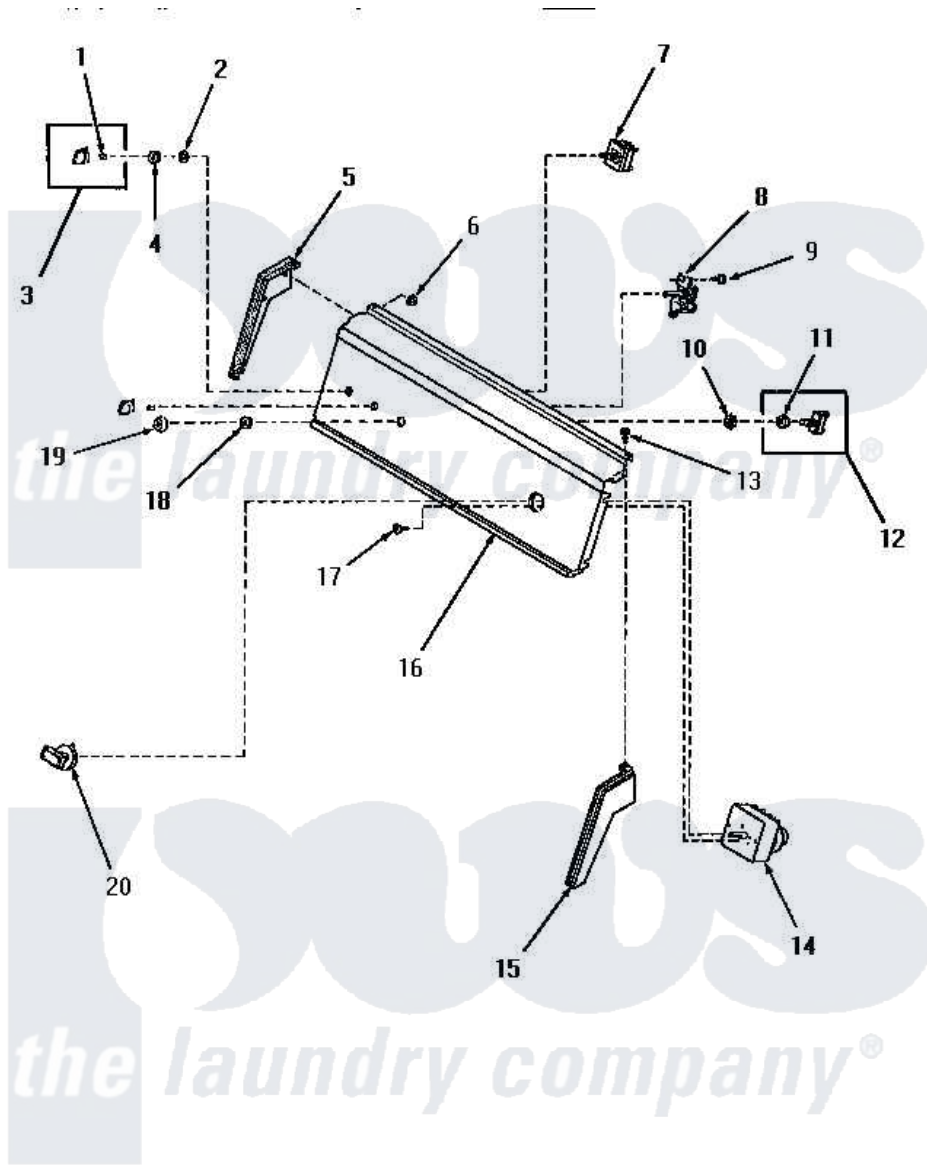

Amana HE4103 04 - CONTROL PANEL & CONTROLS

CONTROL PANEL AND CONTROLS

Amana [Residential Amana HE4103 Washer Parts](#) Parts Diagram 04 - CONTROL PANEL & CONTROLS
 Click on the part number to view part

Item	Original Part Number	Replaced By	Status	Part Description
1	10519		Not Available	RETAINER
2	91176			Lockwasher, 3/8 Intshkp
3	28124		Not Available	ASSY,KNOB-SWITCH
4	24205			Nut, Knurled 3/8-24
5	25124		Not Available	CONTROL HOOD END, LEFT
6	25126	5303284616		Clip
7	58813	58813P		Switch W/Instructions
"	52624	58813P		Switch W/Instructions
9	55985	W10116760		Screw
10	25820		Not Available	LOCKWASHER,1/2 INT SHK
11	52947			Nut, Hex 15/32-32
12	57349	55882P		Assembly- Switch
13	25232		Not Available	SCREW,8AB-18X7/8 OVAL
14	53466		Not Available	TIMER
15	25123		Not Available	CONTROL HOOD END, RIGHT
16	58347			Assembly, Control Panel

17	70212		Screw, 8-32 X 5/32 RD H
18	Y24206	Not Available	NUT,KNURLED
19	57327	Not Available	COLLAR,SWITCH
20	57998	Not Available	ASSY,KNOB-TIMER-GOLD