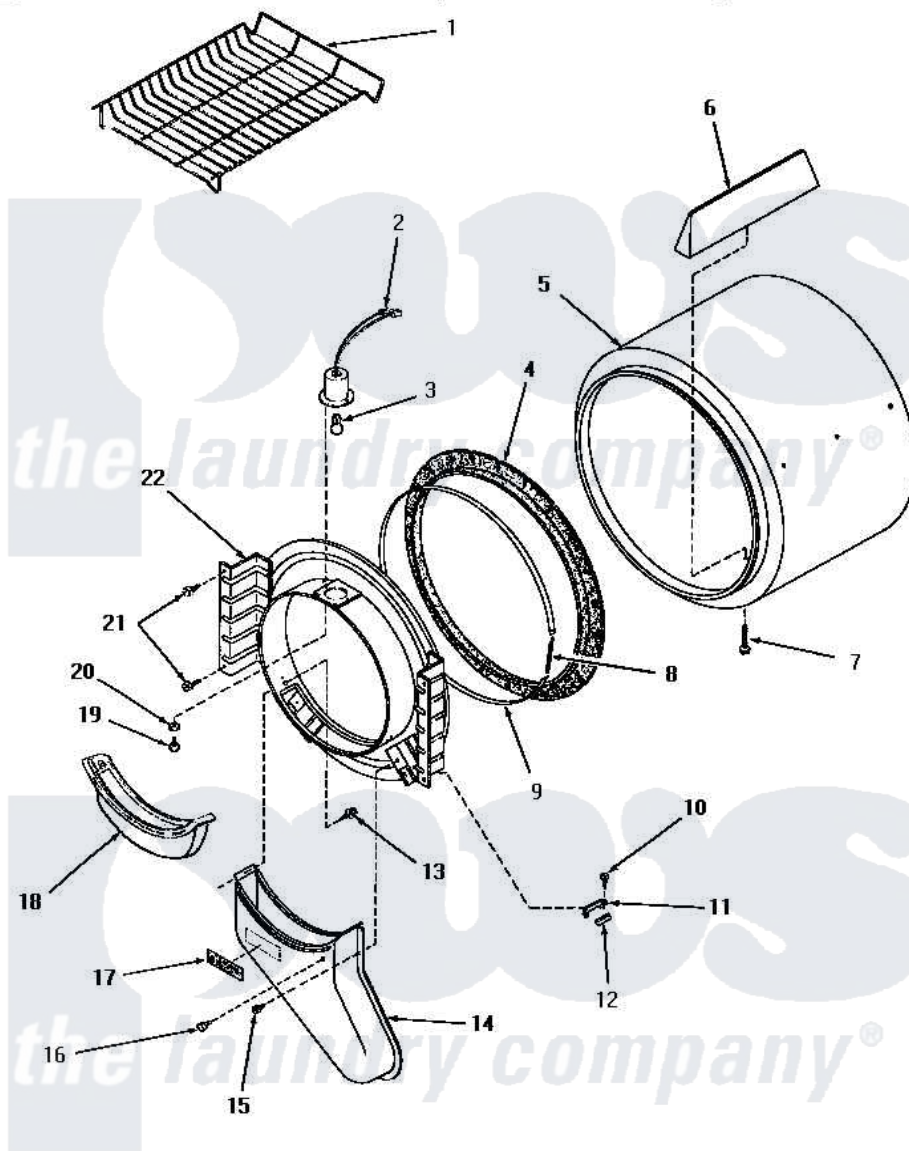

Amana HE4103 06 - FR BLKHD, AIR DUCT, FELT SEAL & CYLINDER

FRONT BULKHEAD, AIR DUCT, FELT SEAL AND CYLINDER

Amana [Residential Amana HE4103 Washer Parts](#) Parts Diagram 06 - FR BLKHD, AIR DUCT, FELT SEAL & CYLINDER
 Click on the part number to view part

Item	Original Part Number	Replaced By	Status	Part Description
1	58846		Not Available	RACK, DRYING
2	56148		Not Available	ASSY, CYLINDER LIGHT
3	Y54608	31001575		Bulb, Cylinder Light
4	56088			Assembly, Seal
5	56175		Not Available	ASSY, CYLINDER PACK
6	56013		Not Available	BAFFLE, CYLINDER-SHORT-
7	56131		Not Available	SCREW, 10BT X 1 TAPPING
8	52310			Spring
9	Y56090		Not Available	SEAL STRAP
10	23222	3177991		Screw
11	57005	61448		Glide, Cylinder-Rulon F
"	56053	61448		Glide, Cylinder-Rulon F
12	56058	510189		Pad Felt
13	23628	489464		Screw
14	56027		Not Available	AIR DUCT
15	25724		Not Available	HEX HEAD SCREW

16	56938	Not Available	BUMPER
17	24903	Not Available	STICKER,DISCONNECT POW
18	57024	61376P	Filter, Lint-White W/Inst.
19	22145	Not Available	SCREW,6Z-20X 3/8 SS RD
20	51345	Not Available	LOCKWASHER
21	25723	27001200	Screw
22	57018	Not Available	ASSY BULK HEAD