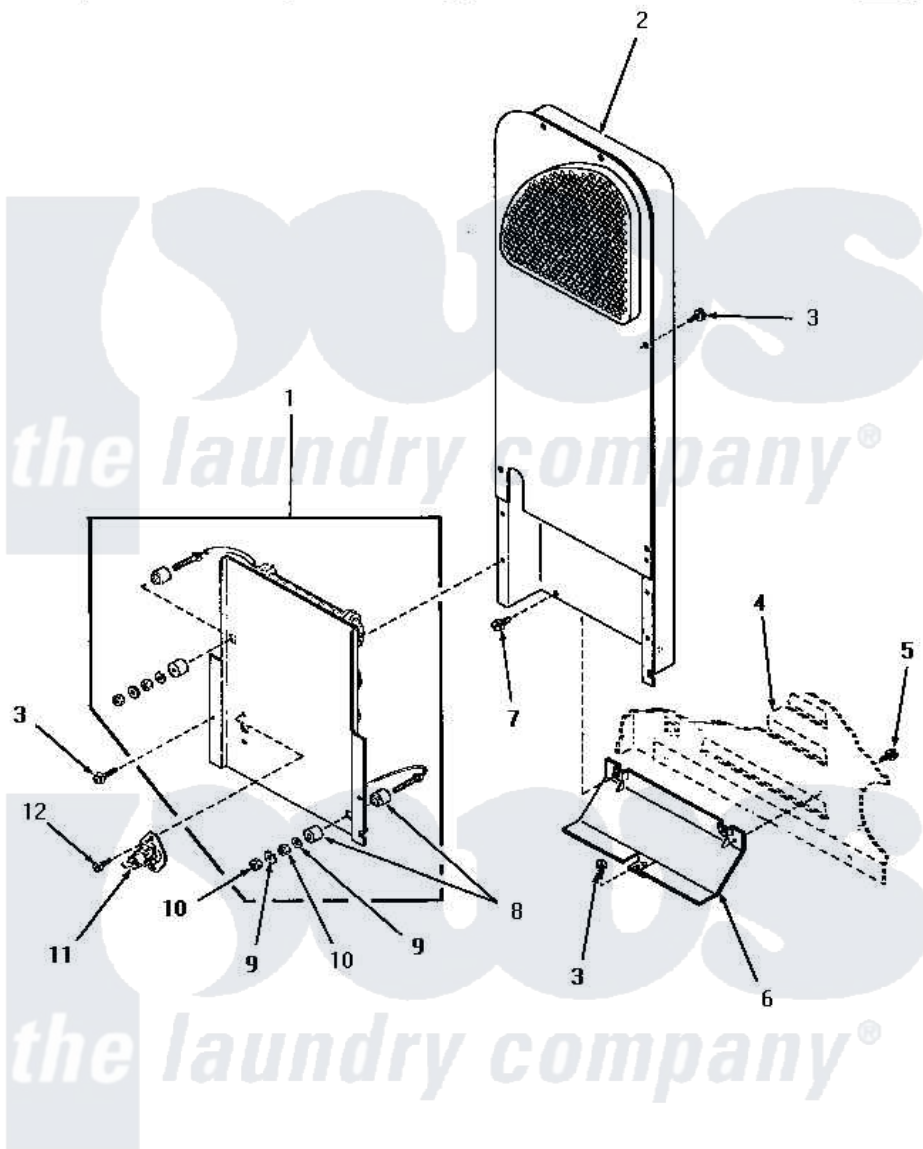

Amana HE4103 07 - HEATER BOX

**HEATER BOX
(Electric Models)**

Amana [Residential Amana HE4103 Washer Parts](#) Parts Diagram 07 - HEATER BOX
Click on the part number to view part

Item	Original Part Number	Replaced By	Status	Part Description
1	56179	61927		Heater Assembly
"	Y56176	61928		Heater Assembly 208V
"	56047	61927		Heater Assembly
2	56029	503605		Assembly, Heater Duct
3	56264	27001200		Screw
4	Y00000000		Not Available	SEE NOTE CABINET
5	25723	27001200		Screw
6	58048		Not Available	HEAT SHIELD
7	51780	3390631		Screw, 10-16 X 3/8
8	57408			Insulator
9	56552		Not Available	LOCKWASHER
10	56563		Not Available	HEX NUT No.10-32 NICKEL
11	56082			Thermostat, Limit
12	23222	3177991		Screw