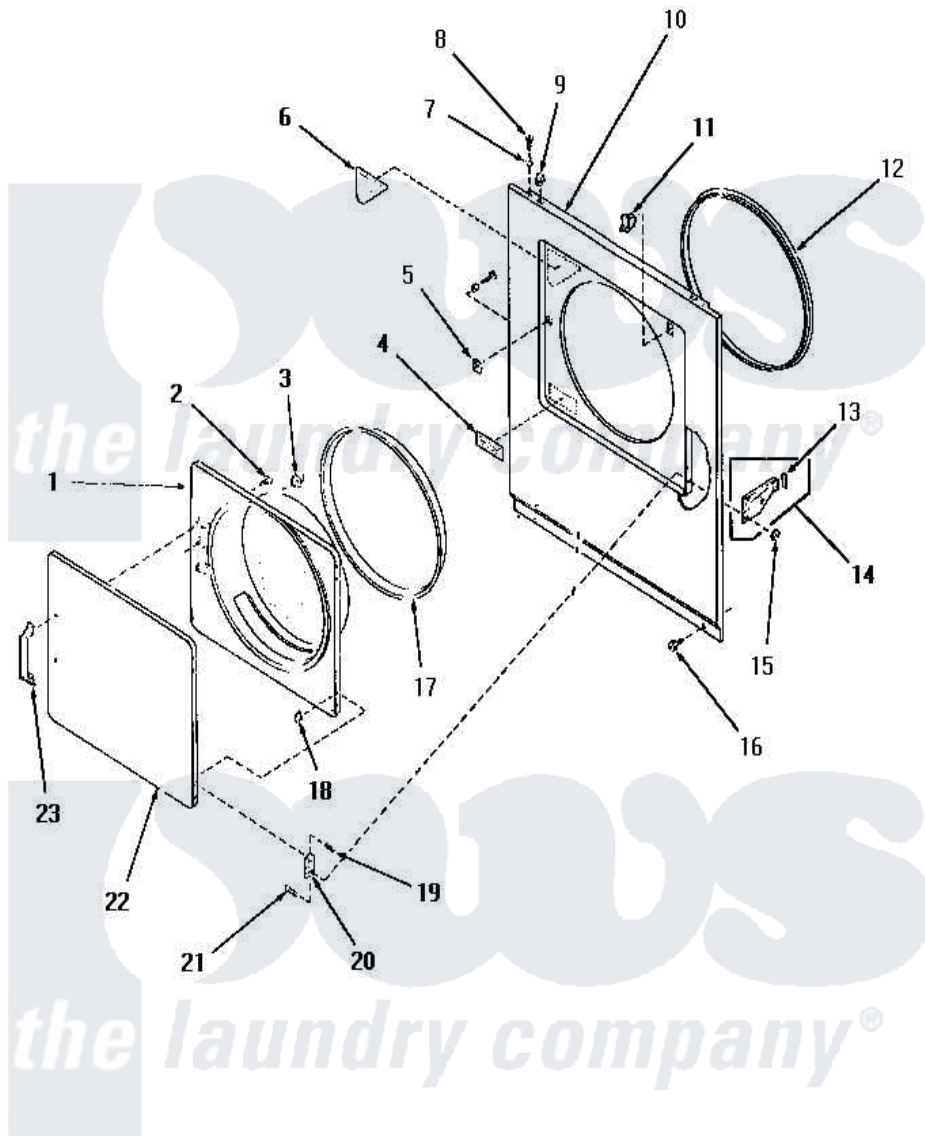

# Amana HE4103 08 - LOADING DOOR, FRONT PANEL & SEALS

## LOADING DOOR, FRONT PANEL AND SEALS

Amana [Residential Amana HE4103 Washer Parts](#) Parts Diagram 08 - LOADING DOOR, FRONT PANEL & SEALS  
 Click on the part number to view part

Item	Original Part Number	Replaced By	Status	Part Description
1	56018	<a href="#">62152P</a>		Liner
2	52150	<a href="#">489464</a>		Screw
3	54661	<a href="#">LA-1003</a>		Door Catch Kit
4	57286		Not Available	LABEL, DRYER DOOR
5	54660	<a href="#">LA-1003</a>		Door Catch Kit
6	55398		Not Available	LABEL, DRYER DOOR xREPLACE
7	56079	<a href="#">505187</a>		Locator, Panel
8	56086	<a href="#">Y014874</a>		Screw, Idler Arm And Sleeve
9	56080	<a href="#">22001650</a>		Fastener, Spring
10	56051W		Not Available	FRONT PANEL, WHITE
"	56051A		Not Available	FRONT PANEL, AVOCADO
"	56051L		Not Available	FRONT PANEL, ALMOND
"	56051K		Not Available	FRONT PANEL, COFFEE
"	56051H		Not Available	FRONT PANEL, HARVEST GOLD
11	56052	<a href="#">W10169313</a>		Switch-Dor

12	56091	<a href="#">Y61380</a>		Seal, Front Panel
13	<a href="#">Y56128</a>			Pad, Bumper
14	0056129		Not Available	MANIFOLD PNL
15	51236	<a href="#">488130</a>		Nut
16	58637	<a href="#">27001200</a>		Screw
17	56163	<a href="#">61379P</a>		Door Seal
18	<a href="#">23407</a>			Nut, Speed-8A Tinn C15
19	52864	<a href="#">500226</a>		Screw, 8b-16 x 5/8 Tap
20	<a href="#">56045</a>			Hinge
21	<a href="#">22649</a>			Screw, 8-32 X 13/32 FI
22	56021L		Not Available	OUTER DOOR PANEL, ALMOND
"	56021W		Not Available	OUTER DOOR PANEL, WHITE
"	56021A		Not Available	OUTER DOOR PANEL, AVOCADO
"	56021H		Not Available	OUTER DOOR PANEL, HARVEST GOLD
"	56021K		Not Available	OUTER DOOR PANEL, COFFEE
23	54068	<a href="#">61925</a>		Pull Door Commercial Black