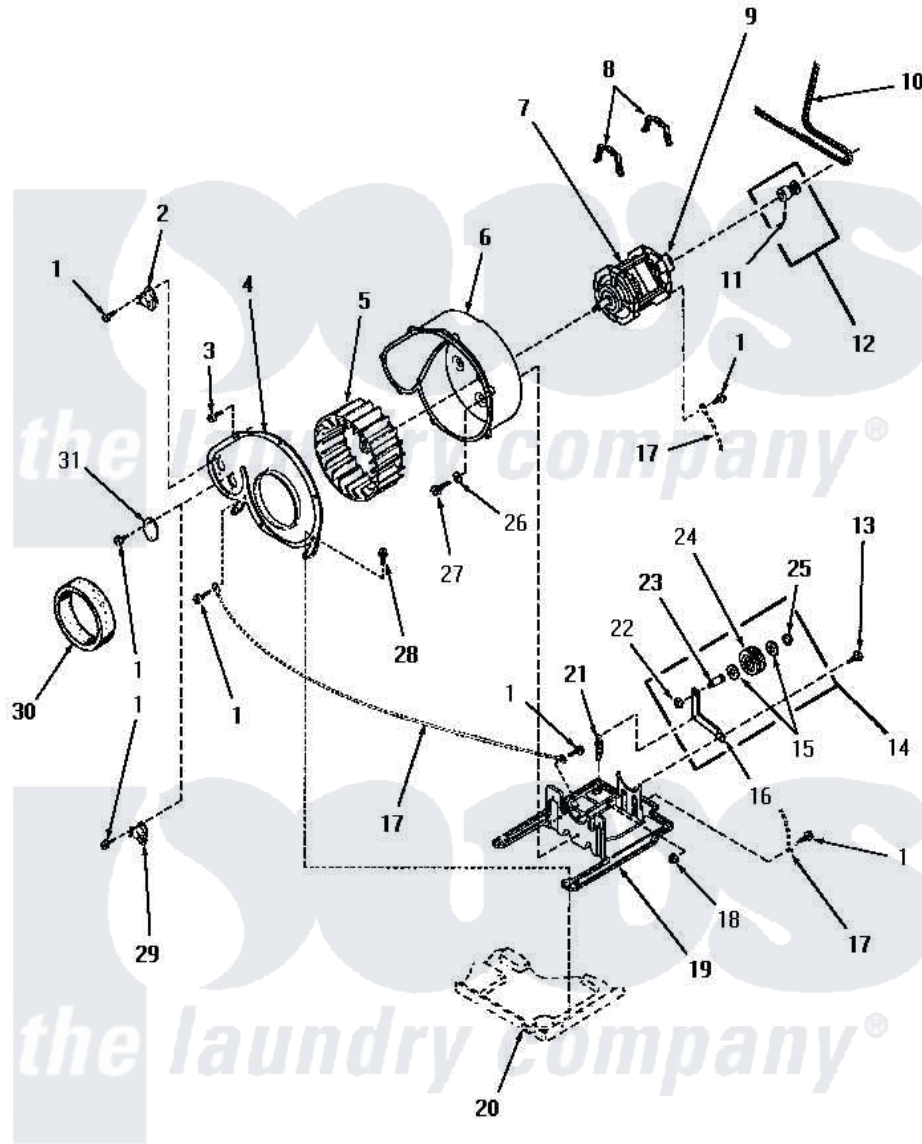

# Amana HE4103 09 - MOTOR, EXHAUST FAN & BELT

## MOTOR, EXHAUST FAN AND BELT

Amana [Residential Amana HE4103 Washer Parts](#) Parts Diagram 09 - MOTOR, EXHAUST FAN & BELT  
 Click on the part number to view part

Item	Original Part Number	Replaced By	Status	Part Description
1	23222	<a href="#">3177991</a>		Screw
2	<a href="#">56410</a>			Thermostat
3	23962	<a href="#">W10116760</a>		Screw
4	56059		Not Available	EXHAUST FAN IMPELLER
5	56000	<a href="#">510139P</a>		Assembly Blower Fan Package
6	<a href="#">56020</a>			Housing, Blower
7	56075	<a href="#">915P3</a>		Motor-Drive
"	Y58044	<a href="#">915P3</a>		Motor-Drive
8	Y58047	<a href="#">660658</a>		Clamp, Motor Mounting 343481 685441
9	53226		Not Available	SWITCH,MOTOR
"	53249		Not Available	SWITCH
10	56095	<a href="#">56095P</a>		Belt Cylinder Package
11	52906		Not Available	SETSCREW
12	56133	<a href="#">56062P</a>		Kit-Motor
13	<a href="#">52567</a>			Bolt, Shoulder

"	56587		Not Available	SCREW, 1/4-20 HEX HD SH
14	Y56170	<a href="#">56170P</a>		Assembly- Idle
15	<a href="#">52549</a>			Washer, 501 ID X3/4 Odx
16	56057		Not Available	LEVER, IDLER
17	Y00000000		Not Available	SEE NOTE GROUND WIRE, GREEN
18	52566	<a href="#">27001225</a>		Nut, Jam Mid Lock 1/4-20
19	Y58045	<a href="#">503613</a>		Mount, Motor
20	Y00000000		Not Available	SEE NOTE BASE
21	<a href="#">56076</a>			Spring, Idler
22	56156	<a href="#">358160</a>		Nut
23	<a href="#">56461</a>			Shaft
24	<a href="#">Y54414</a>			Assembly, Wheel And Bearing
25	<a href="#">23748</a>			Ring, Retaining
26	20492	<a href="#">M0270504</a>		Washer
27	56264	<a href="#">27001200</a>		Screw
28	25723	<a href="#">27001200</a>		Screw
29	56081	<a href="#">56081LAL</a>		Ridig Door Stop
"	56471		Not Available	THERMOSTAT
30	56065		Not Available	SEAL
31	Y0056157		Not Available	SUB 86495, SWITCH, LIGHT