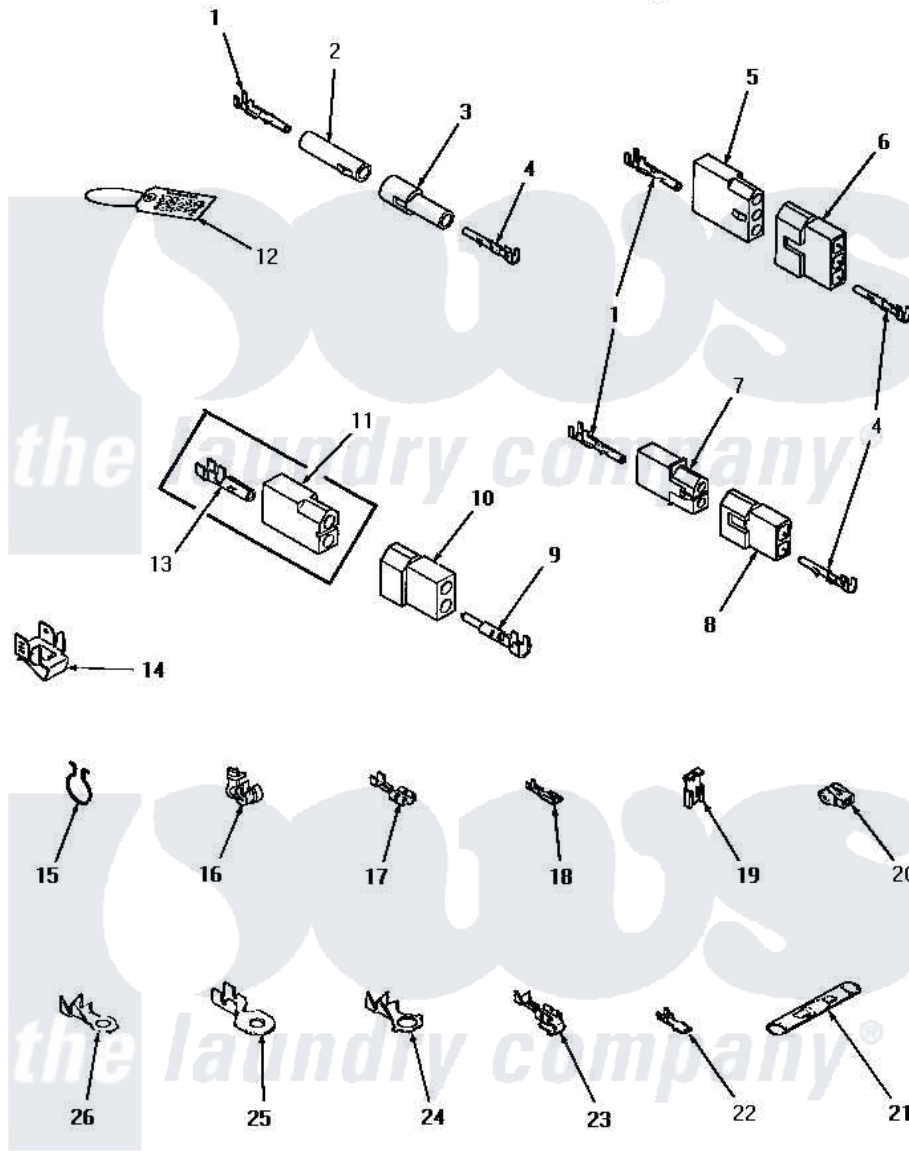

# Amana HE4103 10 - POWER CORD & TERMINALS

## POWER CORD AND TERMINALS

Amana [Residential Amana HE4103 Washer Parts](#) Parts Diagram 10 - POWER CORD & TERMINALS  
 Click on the part number to view part

Item	Original Part Number	Replaced By	Status	Part Description
1	Y00117	<a href="#">5011-XX</a>		093 Female Socket
2	<a href="#">26301</a>			Receptacle, Molex
3	26302		Not Available	PLUG, 1 CIRCUIT
4	<a href="#">Y00116</a>			Terminal, Pin-Male
5	23039	<a href="#">697780</a>		Receptacle,
6	<a href="#">23040</a>			Plug-3 Circuit
7	<a href="#">56451</a>			Receptacle, 2 Circuit
8	<a href="#">56448</a>			Terminal Block Plug
9	<a href="#">Y00127</a>			Terminal, Pin-1/8 Male
10	<a href="#">56266</a>			Plug
11	<a href="#">56265</a>			Receptacle, 2 Circuit
12	25235	<a href="#">48301</a>		Hose
13	<a href="#">00130</a>			Terminal, Pin-1/8 Femal
14	Y00161	<a href="#">B5733302</a>		Clip, Ground
15	<a href="#">51291</a>			Clip, Wire
16	21903	<a href="#">211881</a>		Grommet, Cord Part Not Used-Gas Models Only

17	Y00119	Not Available	SPADE TERMINAL(18 GAUGE) (1/4 INCH-(1) 18 GAUGE WIRE)
18	<a href="#">00112</a>		Terminal, Spade-3/16 Fe
19	<a href="#">Y00120</a>		Terminal, Flag-1/4 Fema
20	70210	Not Available	INSULATOR,BLUE
21	21091	Not Available	CONNECTOR TWO 1/4 INCH MALE
22	Y00139	<a href="#">Y00138</a>	Male Tab Terminal 18 Gauge Wire)
23	<a href="#">Y00114</a>		Spade Terminal
24	Y00113	Not Available	TERMINAL,RING-1/4 STUD
25	<a href="#">Y00111</a>		Ring Terminal No.10 No.10 18 Gauge Wires Or
26	<a href="#">00110</a>		No.10 18 Gauge Wire