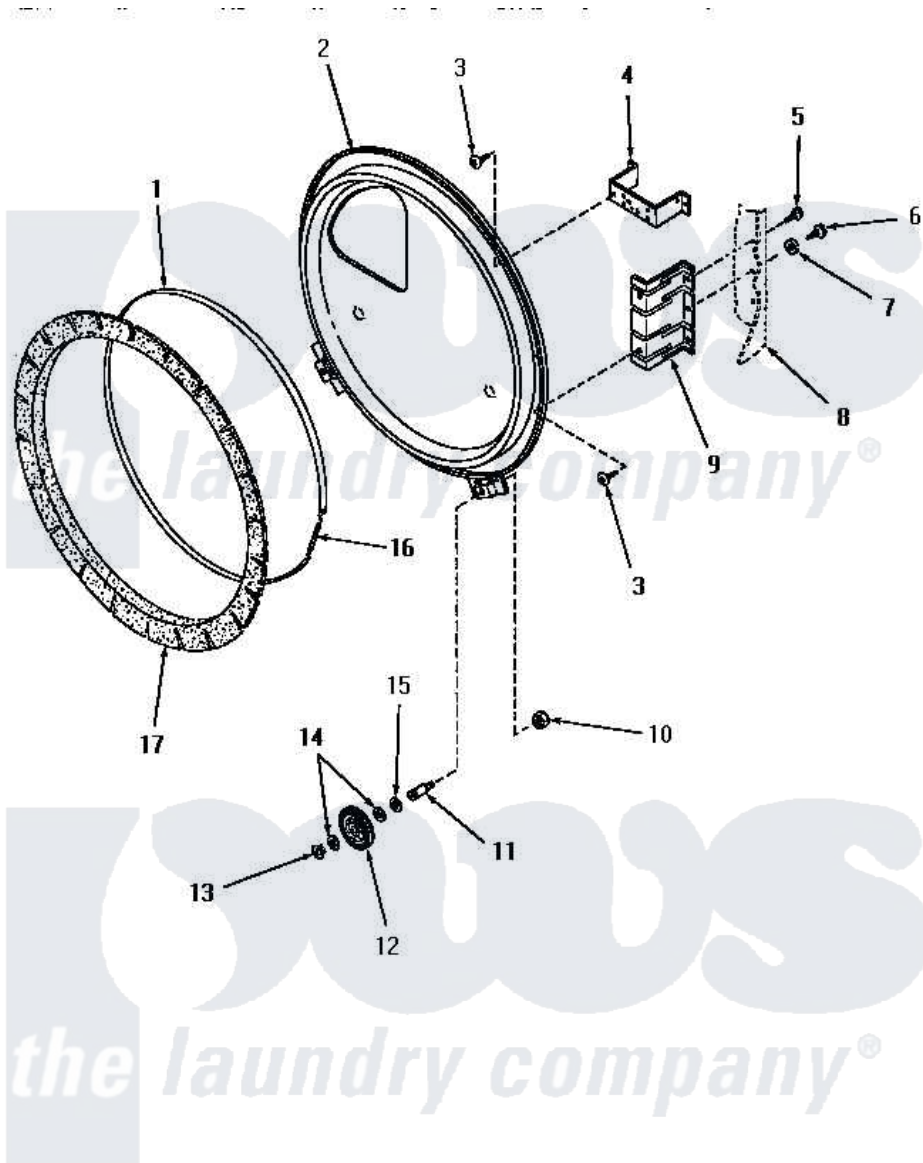

# Amana HE4103 11 - REAR BLKHD, FELT SEAL & CYLINDER ROLLER

## REAR BULKHEAD, FELT SEAL AND CYLINDER ROLLER

Amana [Residential Amana HE4103 Washer Parts](#) Parts Diagram 11 - REAR BLKHD, FELT SEAL & CYLINDER ROLLER

[Click on the part number to view part](#)

Item	Original Part Number	Replaced By	Status	Part Description
1	Y56090		Not Available	SEAL STRAP
2	56540		Not Available	ASSY,REAR BULKHEAD
3	56078	<a href="#">M400664</a>		SCrew Tap Trs Cr Rec 1016AB
4	56048	<a href="#">60823P</a>		Bracket, Terminal Block
5	25723	<a href="#">27001200</a>		Screw
6	<a href="#">52909</a>			Screw, 10B-16 X 1/2 HeX
7	51474		Not Available	WASHER,13/64IDX1/2ODX.
8	Y00000000		Not Available	SEE NOTE CABINET
9	56055		Not Available	BRACKET,BULKHEAD-REAR
10	56156	<a href="#">358160</a>		Nut
11	<a href="#">56461</a>			Shaft
12	56457	<a href="#">62649P</a>		Roller- CY
13	<a href="#">23748</a>			Ring, Retaining
14	<a href="#">52549</a>			Washer, 501 ID X3/4 Odx
15	23886		Not Available	WASHER,.578IDX1.25ODX1