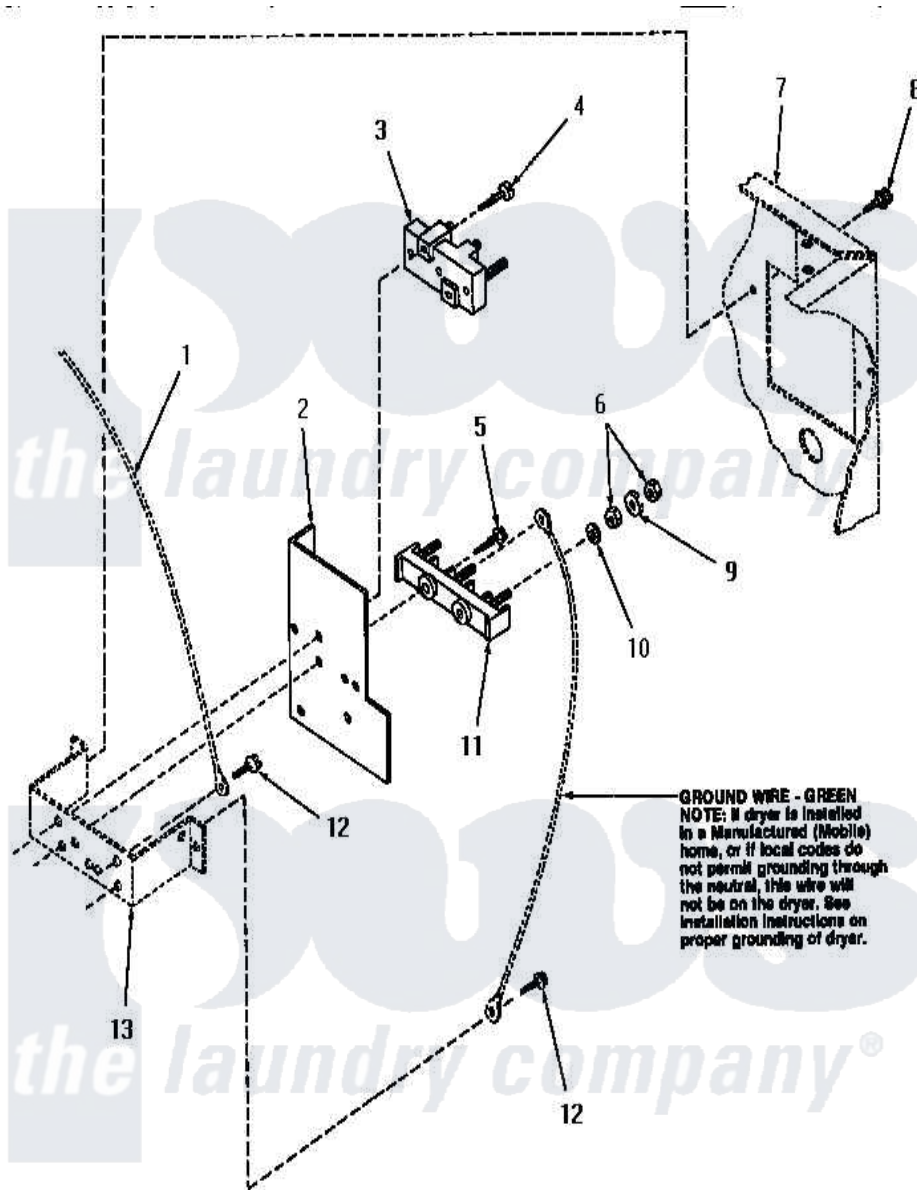

Amana HE4103 12 - TERMINAL BLOCK

Amana Residential Amana HE4103 Washer Parts Parts Diagram 12 - TERMINAL BLOCK
 Click on the part number to view part

Item	Original Part Number	Replaced By	Status	Part Description
1	Y00000000		Not Available	SEE NOTE GROUND WIRE, GREEN
2	56087			Shield, Terminal Block
3	50854	33001244		Block, Terminal
4	Q6535		Not Available	SCREW, 10B-16 X 3/4 ROU
5	56131		Not Available	SCREW, 10BT X 1 TAPPING
6	Q6163		Not Available	NUT
7	Y00000000		Not Available	SEE NOTE CABINET
8	25723	27001200		Screw
9	51474		Not Available	WASHER, 13/64IDX1/2ODX.
10	56552		Not Available	LOCKWASHER
11	58555		Not Available	TERMINAL BLOCK
12	51784		Not Available	SCREW, 10B-16 X 1/2 HEX
13	Y00000000		Not Available	SEE NOTE TERMINAL BLOCK BRACKET