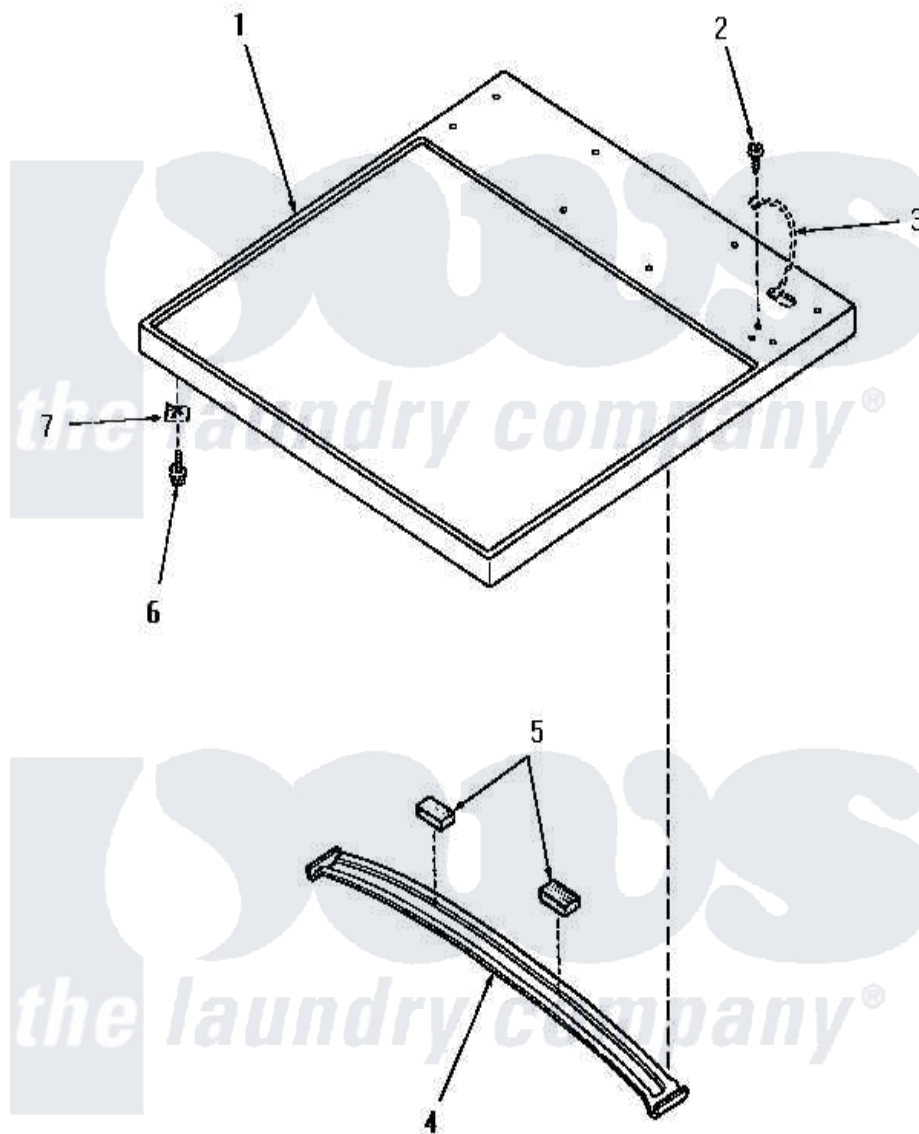

Amana HE4203 01 - CABINET TOP

Amana Residential Amana HE4203 Washer Parts Parts Diagram 01 - CABINET TOP
 Click on the part number to view part

Item	Original Part Number	Replaced By	Status	Part Description
1	57066H			Assembly, Top Panel-Domesti
"	57066W		Not Available	ASSY, TOP PANEL-DOMESTIxREPLACE
"	57066L		Not Available	ASSY, TOP PANEL-DOMESTI
"	57066K		Not Available	CABINET TOP, COFFEE
"	57066A		Not Available	CABONET TOP, AVOCADO
2	51784		Not Available	SCREW, 10B-16 X 1/2 HEX
3	Y00000000		Not Available	SEE NOTE GROUND WIRE, GREEN
4	56213		Not Available	TOP BRACE
5	56968		Not Available	PAD, FELT-ADHESIVE BACK
6	23008			Screw, 10-24 X 3/4 Sems
7	20249	36020		Nut-10-24