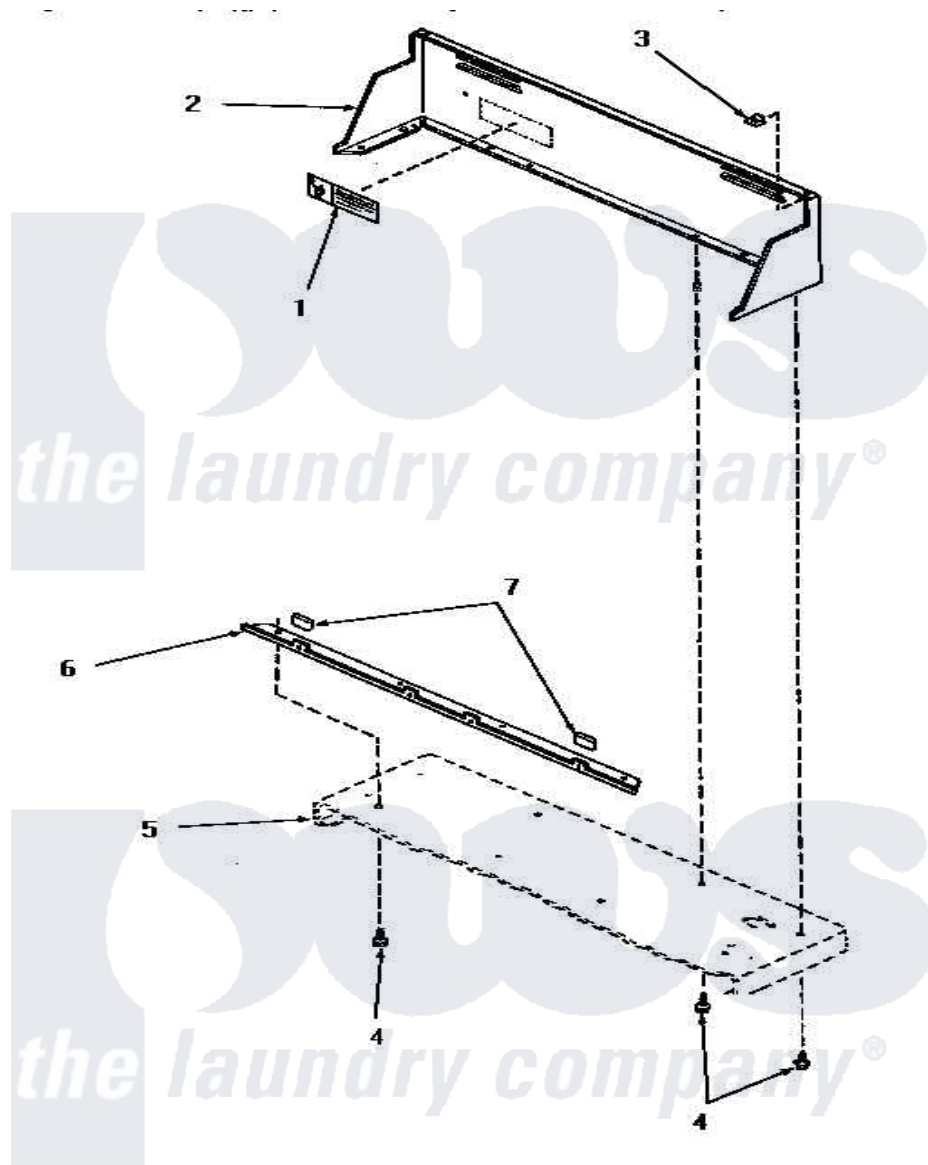

Amana HE4203 03 - CONTROL HOOD

CONTROL HOOD

Amana [Residential Amana HE4203 Washer Parts](#) Parts Diagram 03 - CONTROL HOOD

[Click on the part number to view part](#)

Item	Original Part Number	Replaced By	Status	Part Description
1	24903		Not Available	STICKER,DISCONNECT POW
2	56014W		Not Available	CONTROL HOOD, WHITE
"	56014L		Not Available	CONTROL HOOD, ALMOND
"	56014K		Not Available	CONTROL HOOD, COFFEE
"	56014H		Not Available	CONTROL HOOD, HARVEST GOLD
"	56014A		Not Available	CONTROL HOOD, AVOCADO
3	24522			Nut, Speed-8ab-18 C1995
4	55985	W10116760		Screw
5	Y00000000		Not Available	SEE NOTE CABINET TOP
6	56070		Not Available	ANGLE,MOUNTING-CONTROL
7	24859		Not Available	SLEEVE,SUPPORT ANGLE