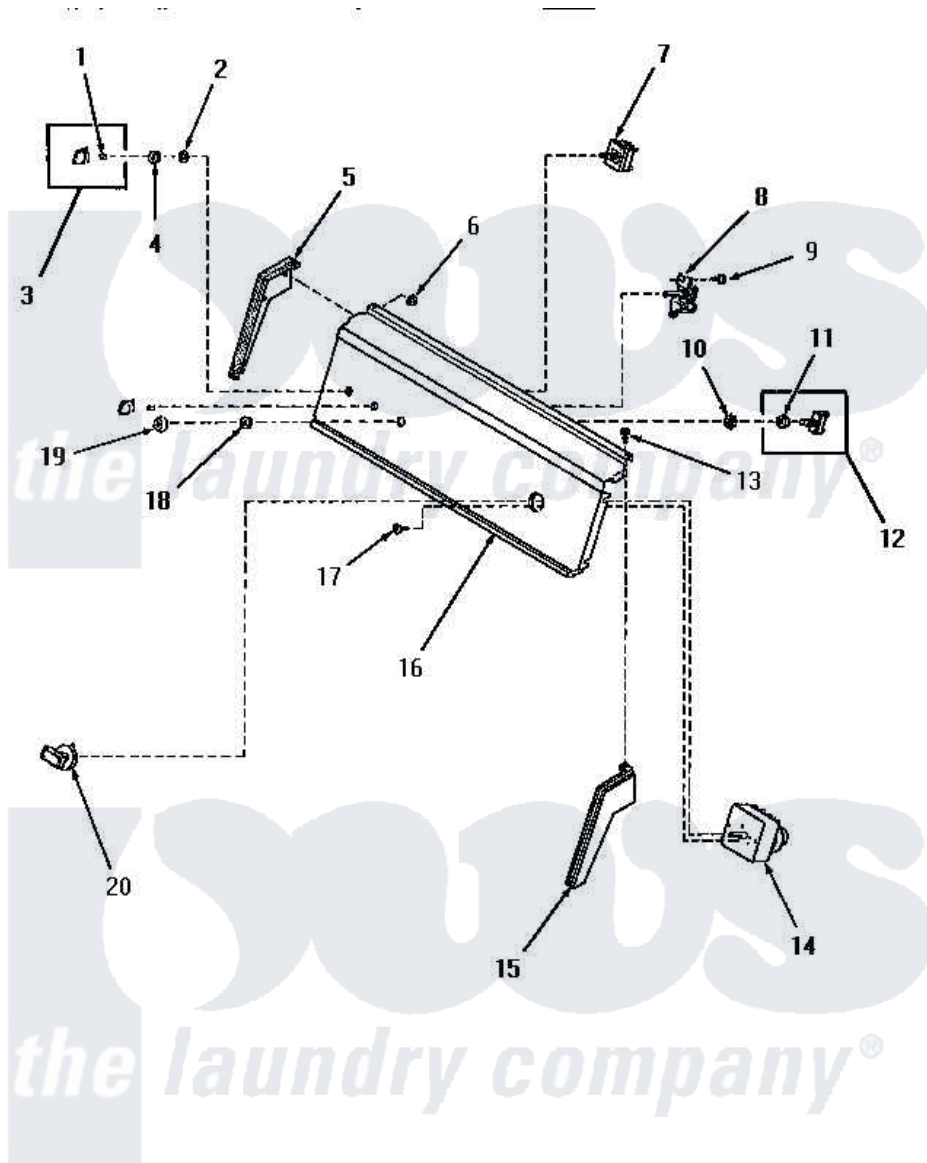

Amana HE4203 04 - CONTROL PANEL & CONTROLS

CONTROL PANEL AND CONTROLS

Amana [Residential Amana HE4203 Washer Parts](#) Parts Diagram 04 - CONTROL PANEL & CONTROLS
 Click on the part number to view part

Item	Original Part Number	Replaced By	Status	Part Description
1	10519		Not Available	RETAINER
2	91176			Lockwasher, 3/8 Intshkp
3	28124		Not Available	ASSY,KNOB-SWITCH
4	24205			Nut, Knurled 3/8-24
5	25124		Not Available	CONTROL HOOD END, LEFT
6	25126	5303284616		Clip
7	Y58032	58032		Switch
"	52623	58032		Switch
8	53516		Not Available	BUZZER
9	55985	W10116760		Screw
10	25820		Not Available	LOCKWASHER,1/2 INT SHK
11	52947			Nut, Hex 15/32-32
12	57349	55882P		Assembly- Switch
13	25232		Not Available	SCREW,8AB-18X7/8 OVAL
14	56260		Not Available	TIMER
15	25123		Not Available	CONTROL HOOD END, RIGHT

16	57661	Not Available	ASSY,CONTROL PANEL
17	70212		Screw, 8-32 X 5/32 RD H
18	Y24206	Not Available	NUT,KNURLED
19	57327	Not Available	COLLAR,SWITCH
20	56508	Not Available	ASSY,KNOB-TIMER