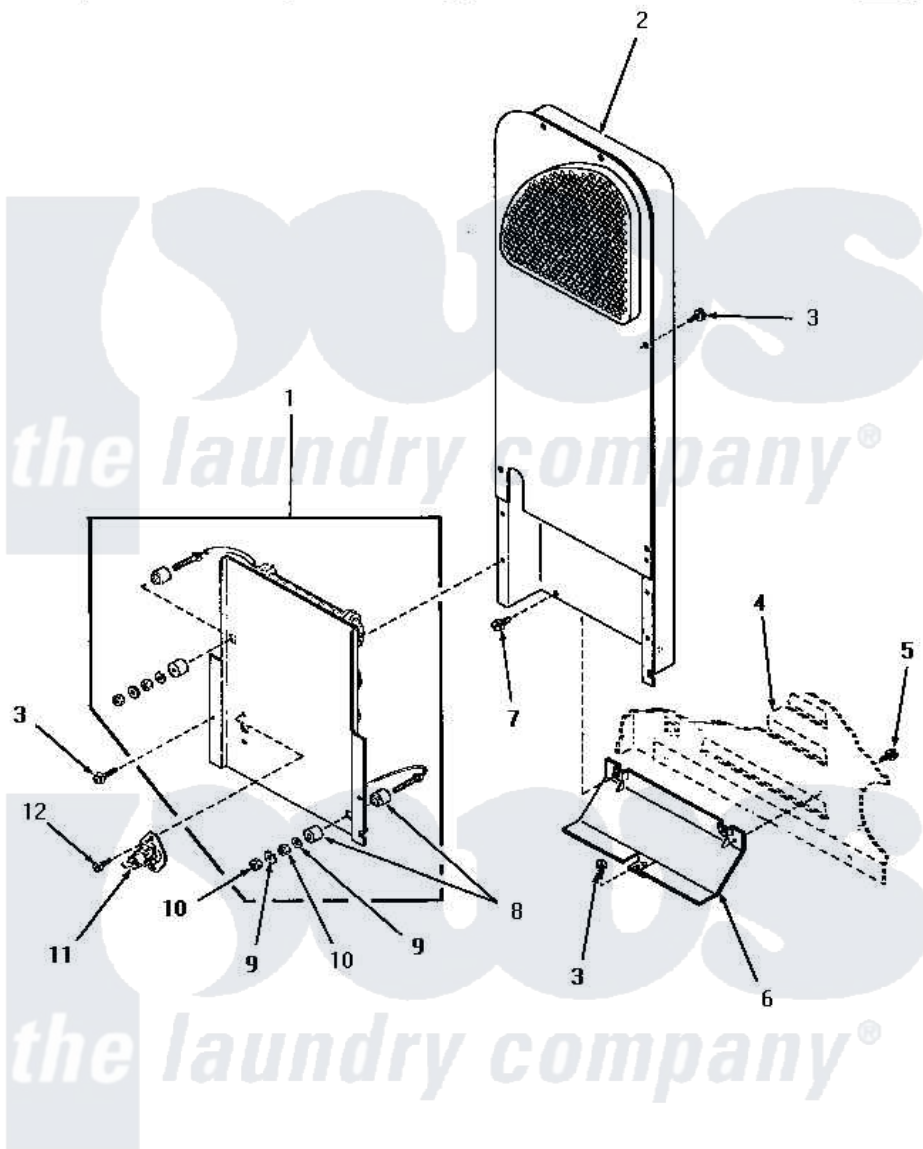

# Amana HE4203 07 - HEATER BOX

## HEATER BOX (Electric Models)

Amana [Residential Amana HE4203 Washer Parts](#) Parts Diagram 07 - HEATER BOX

[Click on the part number to view part](#)

Item	Original Part Number	Replaced By	Status	Part Description
1	56179	<a href="#">61927</a>		Heater Assembly
"	Y56176	<a href="#">61928</a>		Heater Assembly 208V
"	56047	<a href="#">61927</a>		Heater Assembly
2	56029	<a href="#">503605</a>		Assembly, Heater Duct
3	56264	<a href="#">27001200</a>		Screw
4	Y00000000		Not Available	SEE NOTE CABINET
5	25723	<a href="#">27001200</a>		Screw
6	58048		Not Available	HEAT SHIELD
7	51780	<a href="#">3390631</a>		Screw, 10-16 X 3/8
8	<a href="#">57408</a>			Insulator
9	56552		Not Available	LOCKWASHER
10	56563		Not Available	HEX NUT No.10-32 NICKEL
11	<a href="#">56082</a>			Thermostat, Limit
12	23222	<a href="#">3177991</a>		Screw