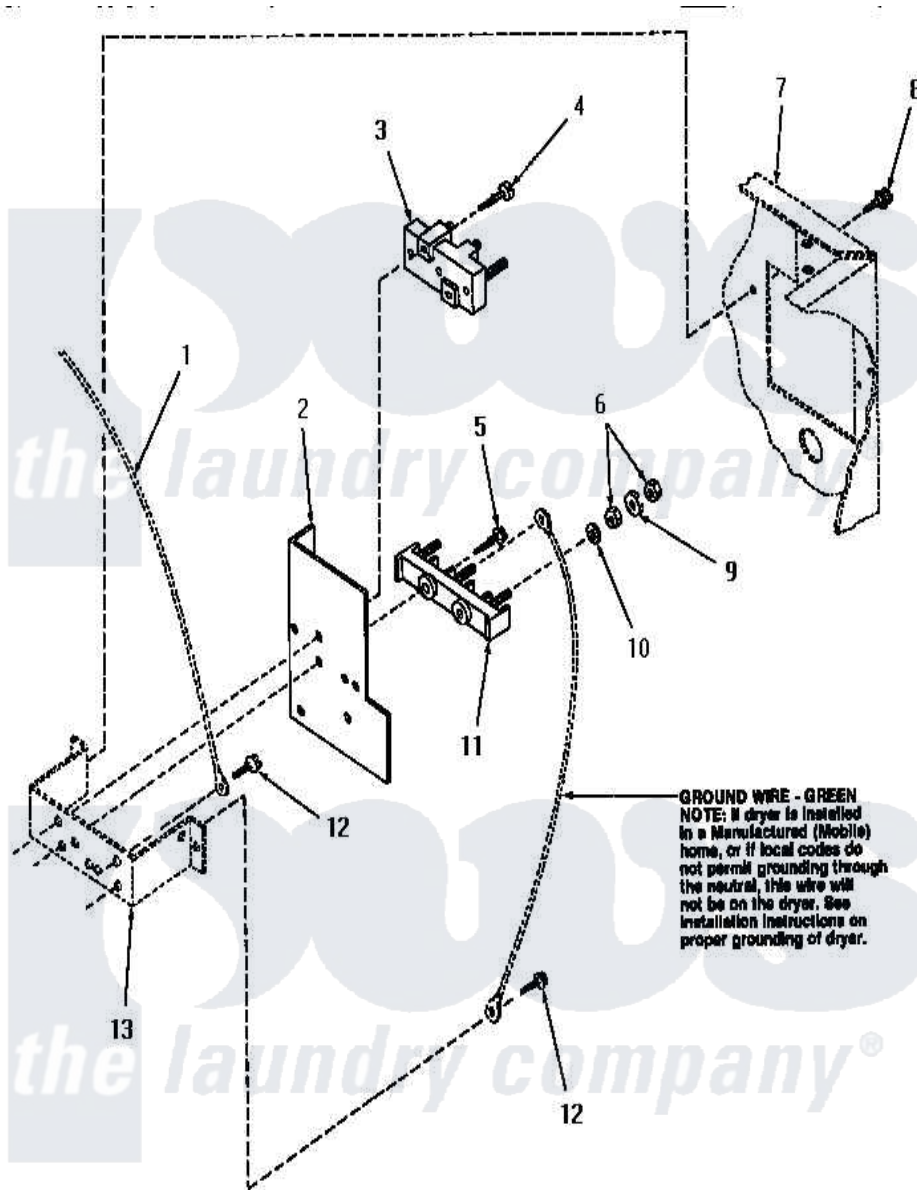

Amana HE4203 12 - TERMINAL BLOCK

Amana Residential Amana HE4203 Washer Parts Parts Diagram 12 - TERMINAL BLOCK

[Click on the part number to view part](#)

Item	Original Part Number	Replaced By	Status	Part Description
1	Y00000000		Not Available	SEE NOTE GROUND WIRE, GREEN
2	56087			Shield, Terminal Block
3	50854	33001244		Block, Terminal
4	Q6535		Not Available	SCREW, 10B-16 X 3/4 ROU
5	56131		Not Available	SCREW, 10BT X 1 TAPPING
6	Q6163		Not Available	NUT
7	Y00000000		Not Available	SEE NOTE CABINET
8	25723	27001200		Screw
9	51474		Not Available	WASHER, 13/64IDX1/2ODX.
10	56552		Not Available	LOCKWASHER
11	58555		Not Available	TERMINAL BLOCK
12	51784		Not Available	SCREW, 10B-16 X 1/2 HEX
13	Y00000000		Not Available	SEE NOTE TERMINAL BLOCK BRACKET