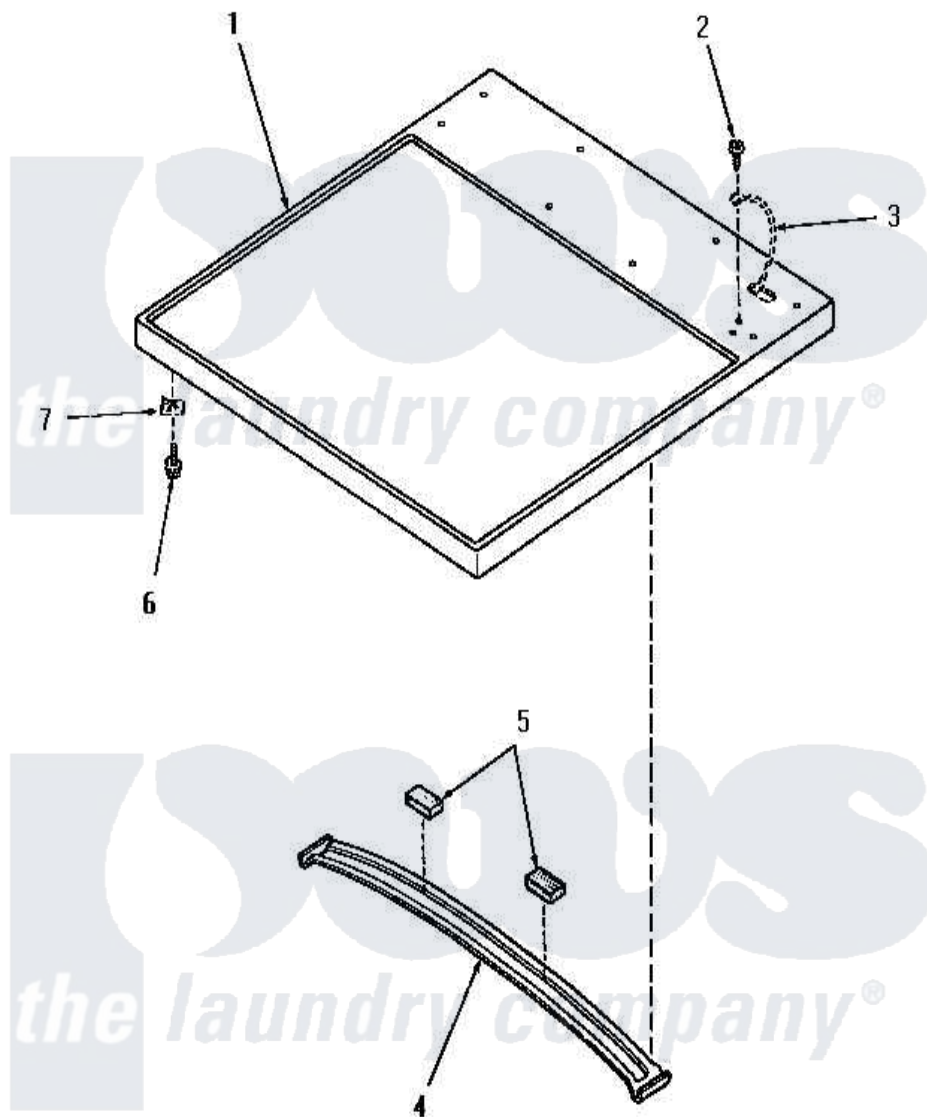

Amana HE4270 01 - CABINET TOP

Amana [Residential Amana HE4270 Dryer Parts](#) Parts Diagram 01 - CABINET TOP
 Click on the part number to view part

Item	Original Part Number	Replaced By	Status	Part Description
1	56097W		Not Available	CABINET TOP, WHITE
"	56097L		Not Available	CABINET TOP, ALMOND
"	56097K		Not Available	CABINET TOP, COFFEE
"	56097A		Not Available	CABINET TOP, AVOCADO
"	56097H		Not Available	CABINET TOP, HARVEST GOLD
2	51784		Not Available	SCREW, 10B-16 X 1/2 HEX
3	Y00000000		Not Available	SEE NOTE GROUND WIRE, GREEN
4	56213		Not Available	TOP BRACE
5	56968		Not Available	PAD, FELT-ADHESIVE BACK
6	23008			Screw, 10-24 X 3/4 Sems
7	20249	36020		Nut-10-24