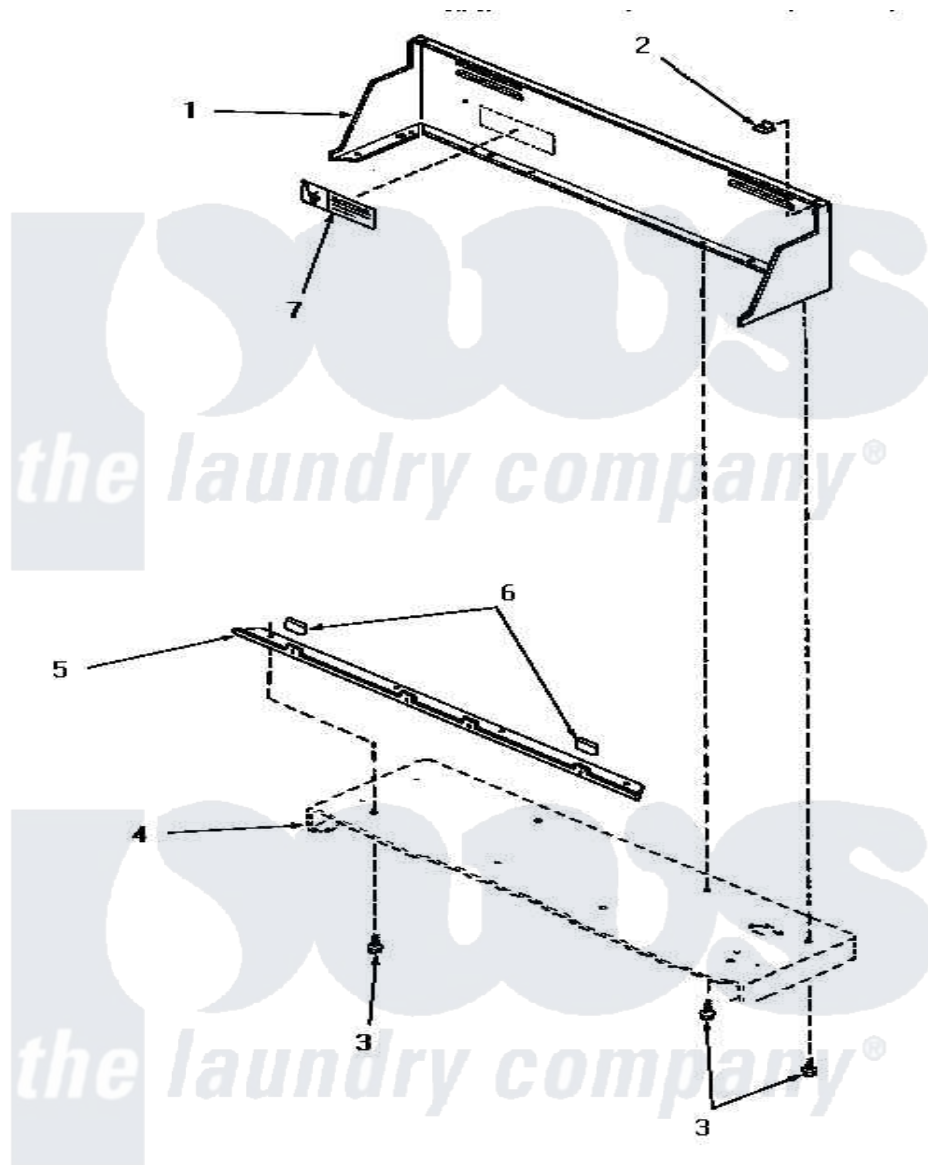

# Amana HE4270 03 - CONTROL HOOD

## CONTROL HOOD

Amana [Residential Amana HE4270 Dryer Parts](#) Parts Diagram 03 - CONTROL HOOD

[Click on the part number to view part](#)

Item	Original Part Number	Replaced By	Status	Part Description
1	56014W		Not Available	CONTROL HOOD, WHITE
"	56014L		Not Available	CONTROL HOOD, ALMOND
"	56014K		Not Available	CONTROL HOOD, COFFEE
"	56014H		Not Available	CONTROL HOOD, HARVEST GOLD
"	56014A		Not Available	CONTROL HOOD, AVOCADO
2	<a href="#">24522</a>			Nut, Speed-8ab-18 C1995
3	55985	<a href="#">W10116760</a>		Screw
4	Y00000000		Not Available	SEE NOTE CABINET TOP
5	56070		Not Available	ANGLE,MOUNTING-CONTROL
6	24859		Not Available	SLEEVE,SUPPORT ANGLE
7	24903		Not Available	STICKER,DISCONNECT POW