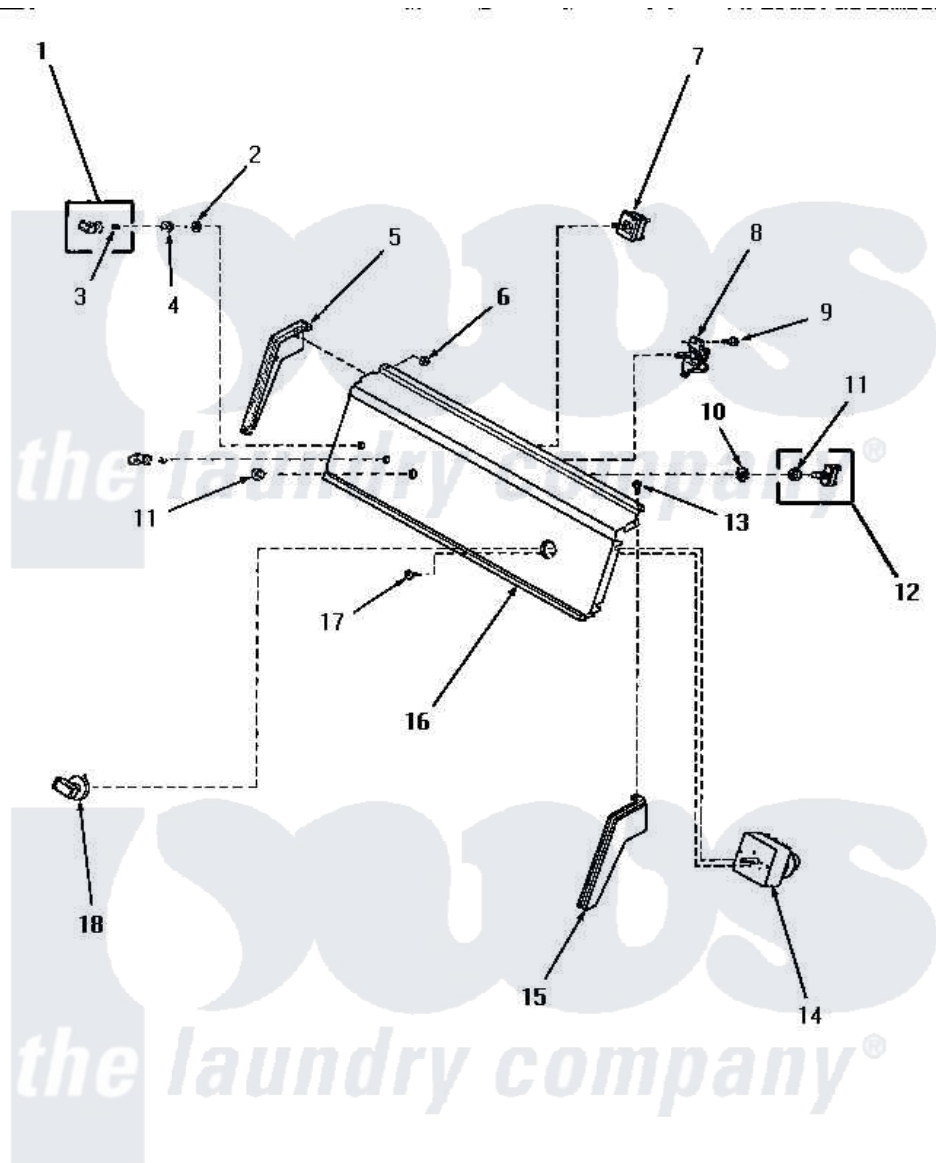

# Amana HE4270 04 - CONTROL PANEL & CONTROLS

## CONTROL PANEL AND CONTROLS

Amana [Residential Amana HE4270 Dryer Parts](#) Parts Diagram 04 - CONTROL PANEL & CONTROLS

[Click on the part number to view part](#)

Item	Original Part Number	Replaced By	Status	Part Description
1	<a href="#">26816</a>			Assembly, Knob-Switch
2	<a href="#">91176</a>			Lockwasher, 3/8 Intshkp
3	10519		Not Available	RETAINER
4	<a href="#">24205</a>			Nut, Knurled 3/8-24
5	25124		Not Available	CONTROL HOOD END, LEFT
6	25126	<a href="#">5303284616</a>		Clip
7	Y58032	<a href="#">58032</a>		Switch
"	52623	<a href="#">58032</a>		Switch
8	53516		Not Available	BUZZER
9	55985	<a href="#">W10116760</a>		Screw
10	25820		Not Available	LOCKWASHER, 1/2 INT SHK
11	<a href="#">52947</a>			Nut, Hex 15/32-32
12	55882	<a href="#">55882P</a>		Assembly- Switch
13	25232		Not Available	SCREW, 8AB-18X7/8 OVAL
14	56260		Not Available	TIMER
15	25123		Not Available	CONTROL HOOD END, RIGHT

16 56196

Not Available

PANEL,CONTROL

17 [70212](#)

Screw, 8-32 X 5/32 RD H

18 [56352](#)

Knob, Timer