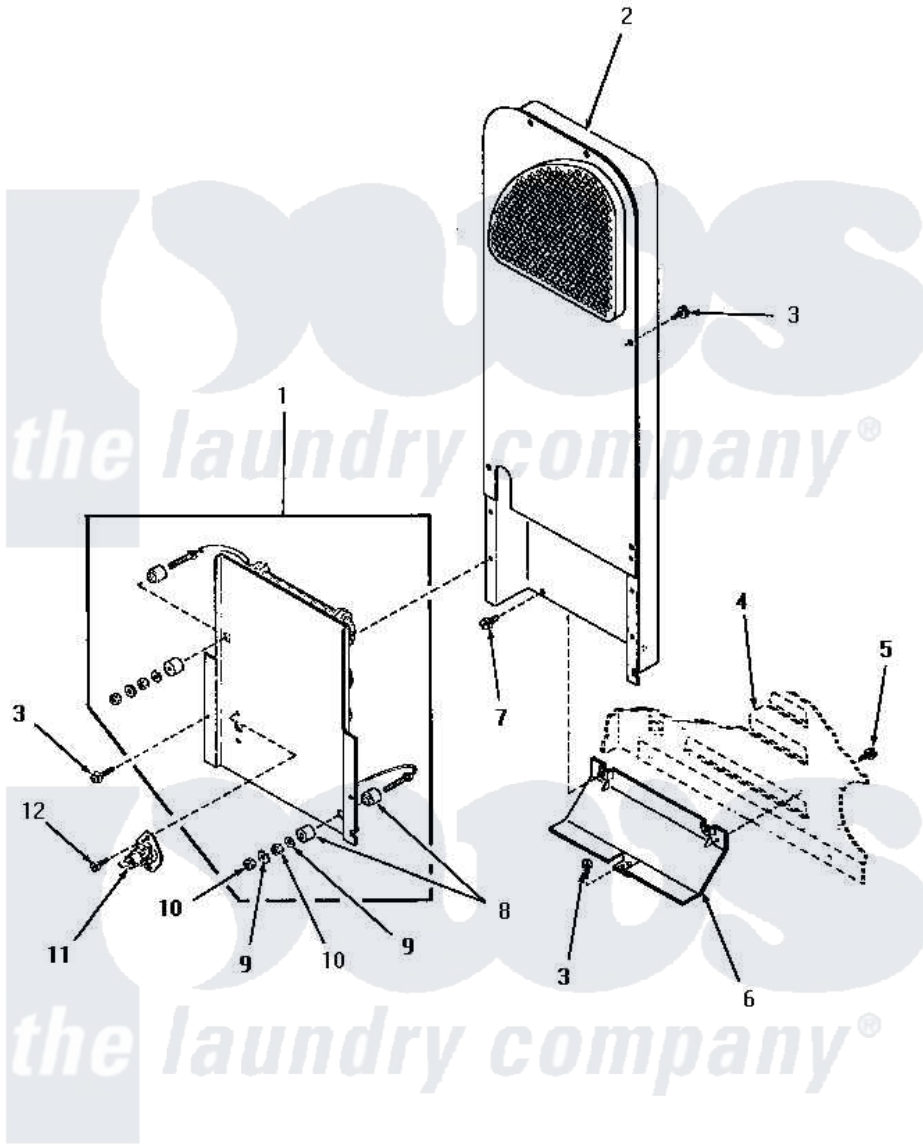

Amana HE4270 07 - HEATER BOX

HEATER BOX (Electric Models)

Amana [Residential Amana HE4270 Dryer Parts](#) Parts Diagram 07 - HEATER BOX
 Click on the part number to view part

Item	Original Part Number	Replaced By	Status	Part Description
1	56179	61927		Heater Assembly
"	Y56176	61928		Heater Assembly 208V
"	56047	61927		Heater Assembly
2	56029	503605		Assembly, Heater Duct
3	56264	27001200		Screw
4	Y00000000		Not Available	SEE NOTE CABINET
5	25723	27001200		Screw
6	58048		Not Available	HEAT SHIELD
7	51780	3390631		Screw, 10-16 X 3/8
8	57408			Insulator
9	56552		Not Available	LOCKWASHER
10	56563		Not Available	HEX NUT No.10-32 NICKEL
11	56082			Thermostat, Limit
12	23222	3177991		Screw