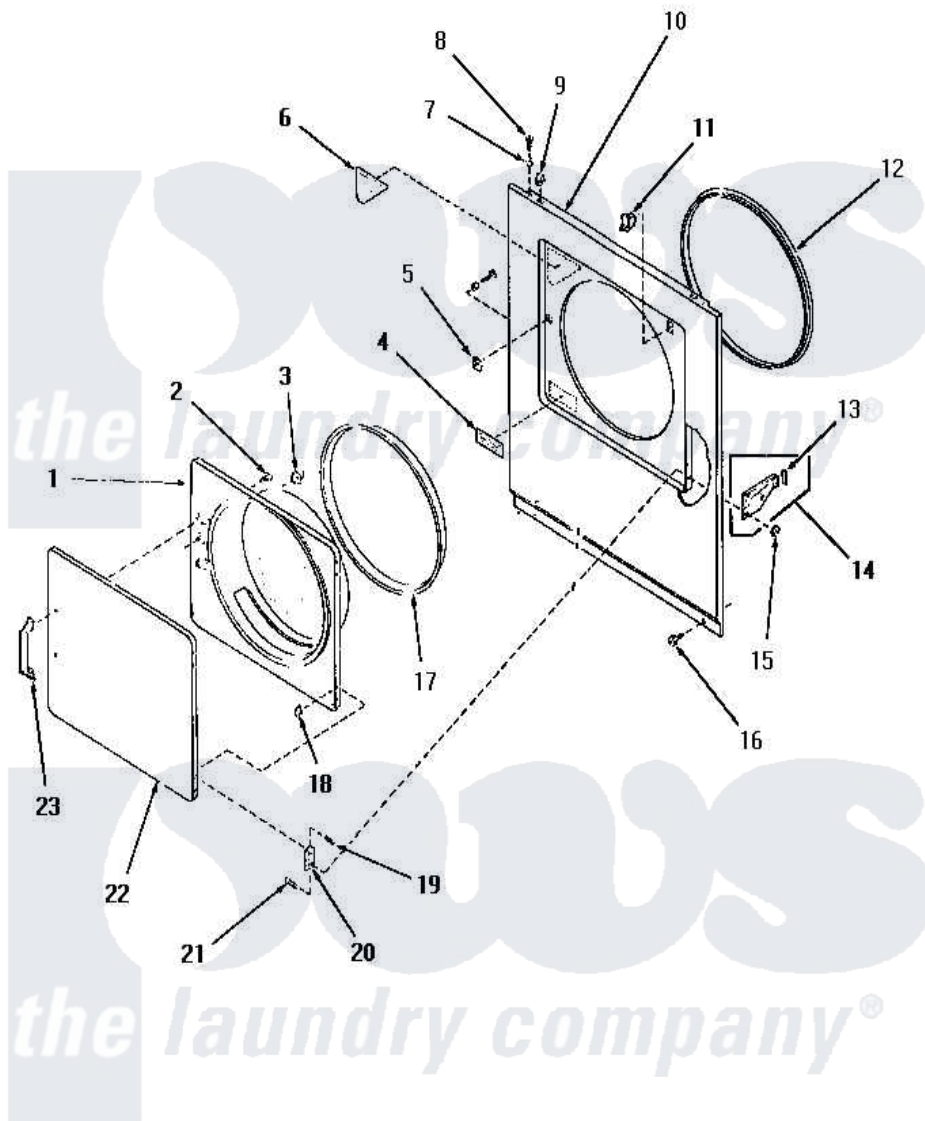

# Amana HE4270 08 - LOADING DOOR, FRONT PANEL & SEALS

## LOADING DOOR, FRONT PANEL AND SEALS

Amana [Residential Amana HE4270 Dryer Parts](#) Parts Diagram 08 - LOADING DOOR, FRONT PANEL & SEALS

[Click on the part number to view part](#)

Item	Original Part Number	Replaced By	Status	Part Description
1	56018	<a href="#">62152P</a>		Liner
2	52150	<a href="#">489464</a>		Screw
3	54661	<a href="#">LA-1003</a>		Door Catch Kit
4	57286		Not Available	LABEL, DRYER DOOR
5	54660	<a href="#">LA-1003</a>		Door Catch Kit
6	55398		Not Available	LABEL, DRYER DOOR xREPLACE
7	56079	<a href="#">505187</a>		Locator, Panel
8	56086	<a href="#">Y014874</a>		Screw, Idler Arm And Sleeve
9	56080	<a href="#">22001650</a>		Fastener, Spring
10	56051W		Not Available	FRONT PANEL, WHITE
"	56051A		Not Available	FRONT PANEL, AVOCADO
"	56051L		Not Available	FRONT PANEL, ALMOND
"	56051K		Not Available	FRONT PANEL, COFFEE
"	56051H		Not Available	FRONT PANEL, HARVEST GOLD
11	56052	<a href="#">W10169313</a>		Switch-Dor

12	56091	<a href="#">Y61380</a>		Seal, Front Panel
13	<a href="#">Y56128</a>			Pad, Bumper
14	0056129		Not Available	MANIFOLD PNL
15	51236	<a href="#">488130</a>		Nut
16	58637	<a href="#">27001200</a>		Screw
17	56163	<a href="#">61379P</a>		Door Seal
18	<a href="#">23407</a>			Nut, Speed-8A Tinn C15
19	52864	<a href="#">500226</a>		Screw, 8b-16 x 5/8 Tap
20	<a href="#">56045</a>			Hinge
21	<a href="#">22649</a>			Screw, 8-32 X 13/32 FI
22	56021L		Not Available	OUTER DOOR PANEL, ALMOND
"	56021W		Not Available	OUTER DOOR PANEL, WHITE
"	56021A		Not Available	OUTER DOOR PANEL, AVOCADO
"	56021H		Not Available	OUTER DOOR PANEL, HARVEST GOLD
"	56021K		Not Available	OUTER DOOR PANEL, COFFEE
23	54068	<a href="#">61925</a>		Pull Door Commercial Black