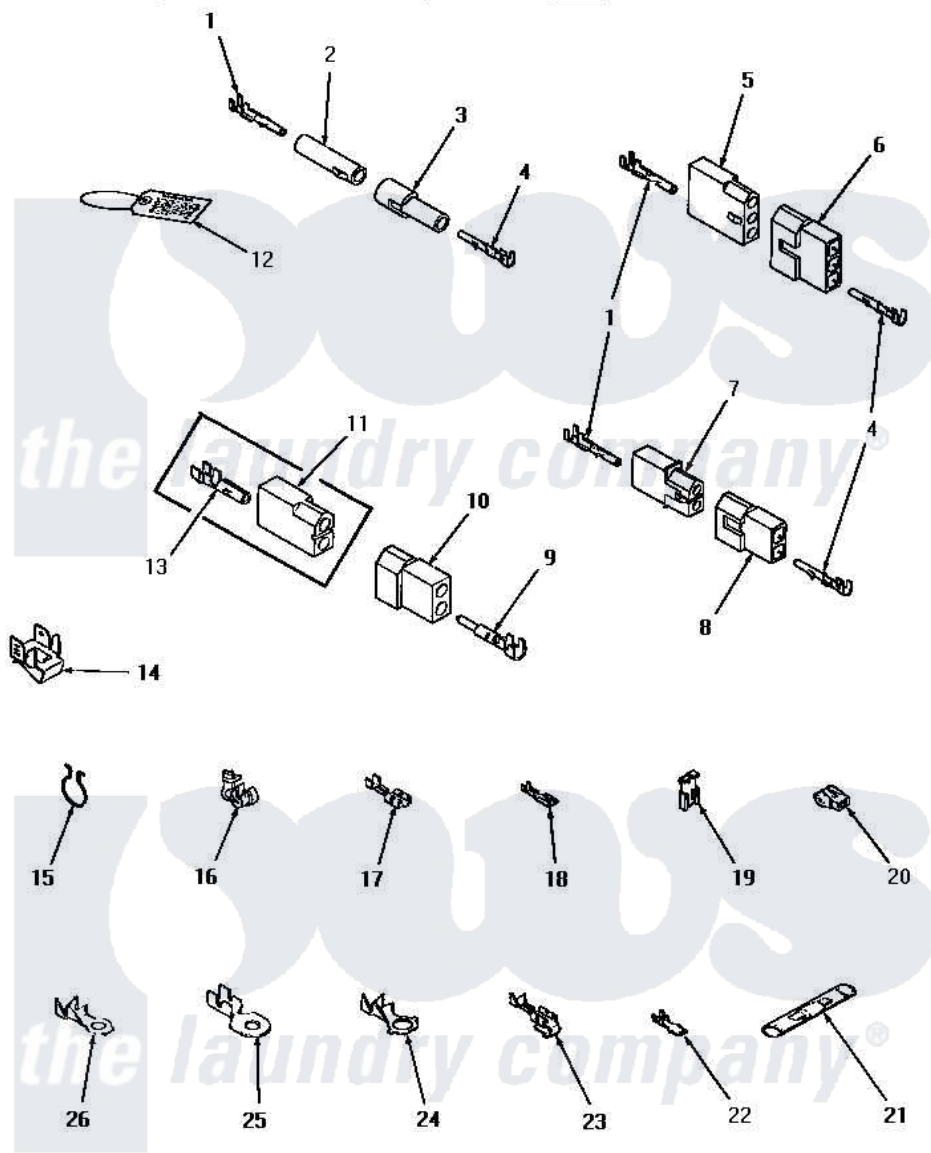

# Amana HE4270 10 - POWER CORD & TERMINALS

## POWER CORD AND TERMINALS

Amana [Residential Amana HE4270 Dryer Parts](#) Parts Diagram 10 - POWER CORD & TERMINALS  
 Click on the part number to view part

Item	Original Part Number	Replaced By	Status	Part Description
1	Y00117	<a href="#">5011-XX</a>		093 Female Socket
2	<a href="#">26301</a>			Receptacle, Molex
3	26302		Not Available	PLUG,1 CIRCUIT
4	<a href="#">Y00116</a>			Terminal, Pin-Male
5	23039	<a href="#">697780</a>		Receptacle,
6	<a href="#">23040</a>			Plug-3 Circuit
7	<a href="#">56451</a>			Receptacle, 2 Circuit
8	<a href="#">56448</a>			Terminal Block Plug
9	<a href="#">Y00127</a>			Terminal, Pin-1/8 Male
10	<a href="#">56266</a>			Plug
11	<a href="#">56265</a>			Receptacle, 2 Circuit
12	25235	<a href="#">48301</a>		Hose
13	<a href="#">00130</a>			Terminal, Pin-1/8 Femal
14	Y00161	<a href="#">B5733302</a>		Clip, Ground
15	<a href="#">51291</a>			Clip, Wire
16	21903	<a href="#">211881</a>		Grommet, Cord Part Not Used- Gas Models Only

17	Y00119	Not Available	SPADE TERMINAL(18 GAUGE) (1/4 INCH-(1) 18 GAUGE WIRE)
18	<a href="#">00112</a>		Terminal, Spade-3/16 Fe
19	<a href="#">Y00120</a>		Terminal, Flag-1/4 Fema
20	70210	Not Available	INSULATOR,BLUE
21	21091	Not Available	CONNECTOR TWO 1/4 INCH MALE
22	Y00139	<a href="#">Y00138</a>	Male Tab Terminal 18 Gauge Wire)
23	<a href="#">Y00114</a>		Spade Terminal
24	Y00113	Not Available	TERMINAL,RING-1/4 STUD
25	<a href="#">Y00111</a>		Ring Terminal No.10 No.10 18 Gauge Wires Or
26	<a href="#">00110</a>		No.10 18 Gauge Wire