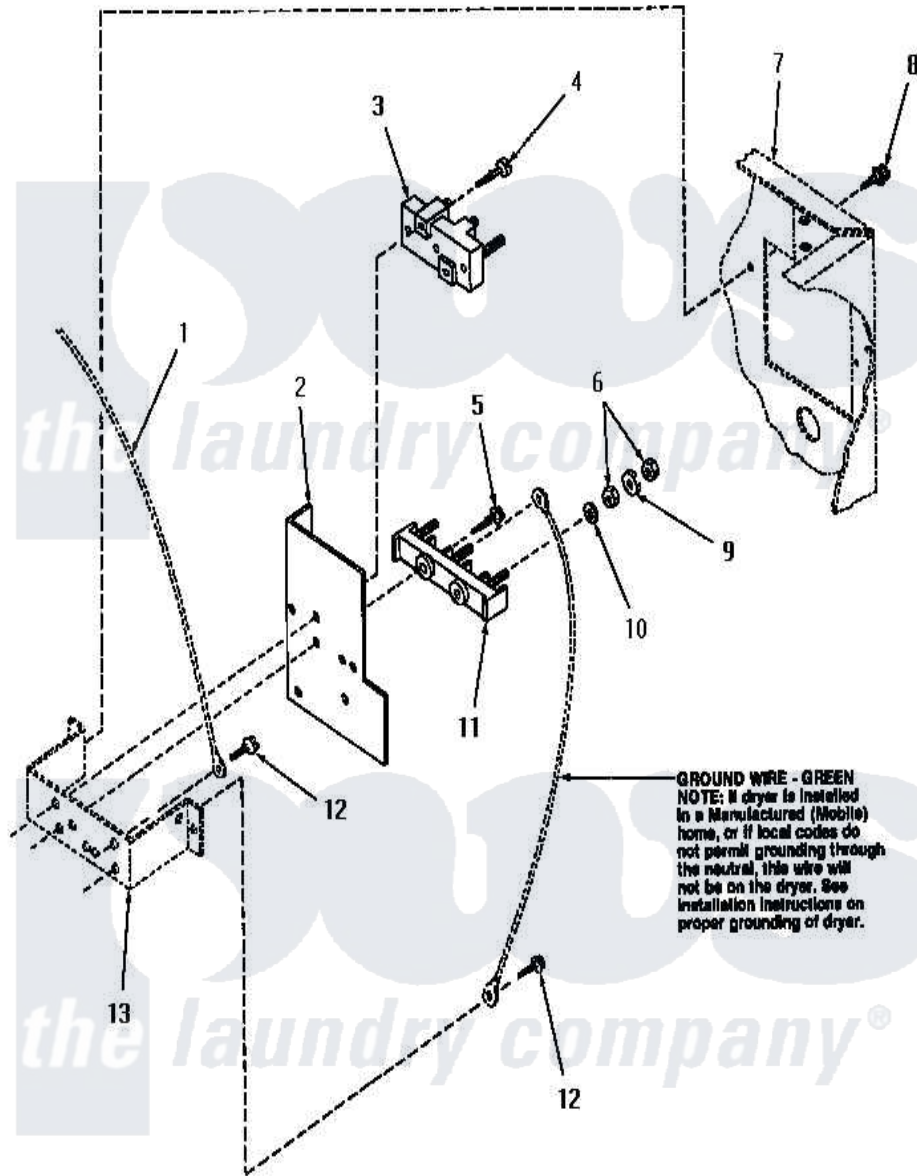

# Amana HE4270 12 - TERMINAL BLOCK

Amana [Residential Amana HE4270 Dryer Parts](#) Parts Diagram 12 - TERMINAL BLOCK  
 Click on the part number to view part

| Item | Original Part Number  | Replaced By              | Status        | Part Description                |
|------|-----------------------|--------------------------|---------------|---------------------------------|
| 1    | Y00000000             |                          | Not Available | SEE NOTE GROUND WIRE, GREEN     |
| 2    | <a href="#">56087</a> |                          |               | Shield, Terminal Block          |
| 3    | 50854                 | <a href="#">33001244</a> |               | Block, Terminal                 |
| 4    | Q6535                 |                          | Not Available | SCREW, 10B-16 X 3/4 ROU         |
| 5    | 56131                 |                          | Not Available | SCREW, 10BT X 1 TAPPING         |
| 6    | Q6163                 |                          | Not Available | NUT                             |
| 7    | Y00000000             |                          | Not Available | SEE NOTE CABINET                |
| 8    | 25723                 | <a href="#">27001200</a> |               | Screw                           |
| 9    | 51474                 |                          | Not Available | WASHER, 13/64IDX1/2ODX.         |
| 10   | 56552                 |                          | Not Available | LOCKWASHER                      |
| 11   | 58555                 |                          | Not Available | TERMINAL BLOCK                  |
| 12   | 51784                 |                          | Not Available | SCREW, 10B-16 X 1/2 HEX         |
| 13   | Y00000000             |                          | Not Available | SEE NOTE TERMINAL BLOCK BRACKET |