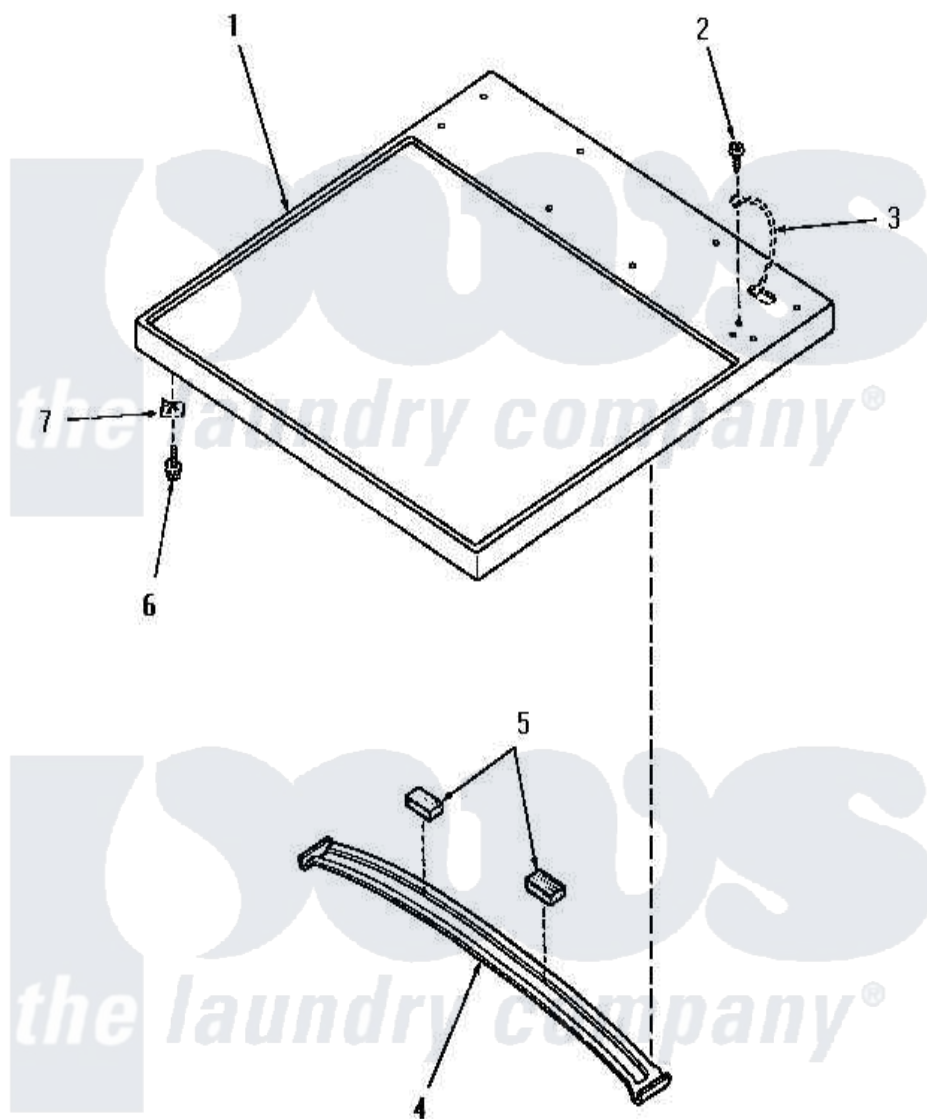

Amana HE4330 01 - CABINET TOP

Amana [Residential Amana HE4330 Dryer Parts](#) Parts Diagram 01 - CABINET TOP
 Click on the part number to view part

Item	Original Part Number	Replaced By	Status	Part Description
1	57066H			Assembly, Top Panel-Domesti
"	57066W		Not Available	ASSY, TOP PANEL-DOMESTIxREPLACE
"	57066L		Not Available	ASSY, TOP PANEL-DOMESTI
"	57066K		Not Available	CABINET TOP, COFFEE
"	57066A		Not Available	CABONET TOP, AVOCADO
2	51784		Not Available	SCREW, 10B-16 X 1/2 HEX
3	Y00000000		Not Available	SEE NOTE GROUND WIRE, GREEN
4	56213		Not Available	TOP BRACE
5	56968		Not Available	PAD, FELT-ADHESIVE BACK
6	23008			Screw, 10-24 X 3/4 Sems
7	20249	36020		Nut-10-24