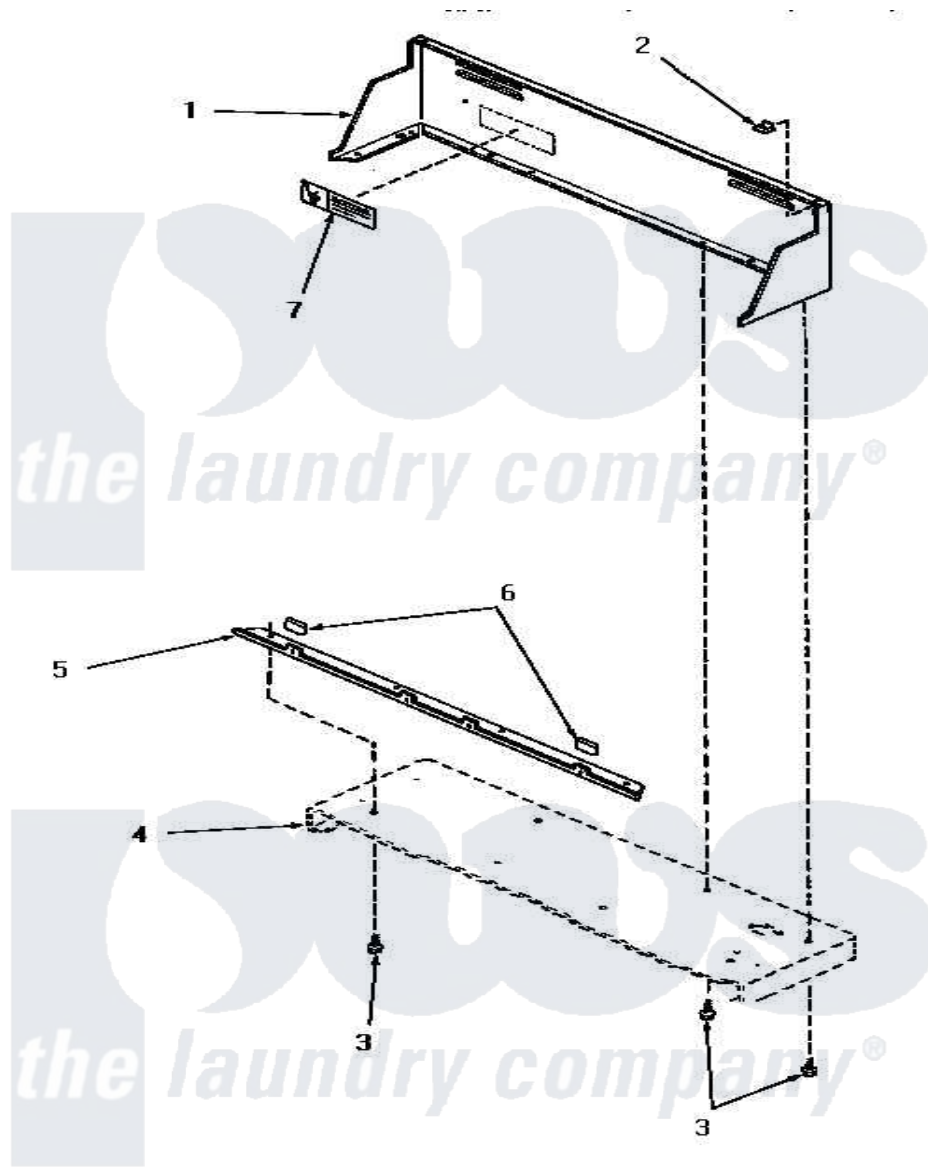

Amana HE4330 03 - CONTROL HOOD

CONTROL HOOD

Amana [Residential Amana HE4330 Dryer Parts](#) Parts Diagram 03 - CONTROL HOOD

[Click on the part number to view part](#)

Item	Original Part Number	Replaced By	Status	Part Description
1	56014W		Not Available	CONTROL HOOD, WHITE
"	56014L		Not Available	CONTROL HOOD, ALMOND
"	56014K		Not Available	CONTROL HOOD, COFFEE
"	56014H		Not Available	CONTROL HOOD, HARVEST GOLD
"	56014A		Not Available	CONTROL HOOD, AVOCADO
2	24522			Nut, Speed-8ab-18 C1995
3	55985	W10116760		Screw
4	Y00000000		Not Available	SEE NOTE CABINET TOP
5	56070		Not Available	ANGLE,MOUNTING-CONTROL
6	24859		Not Available	SLEEVE,SUPPORT ANGLE
7	24903		Not Available	STICKER,DISCONNECT POW