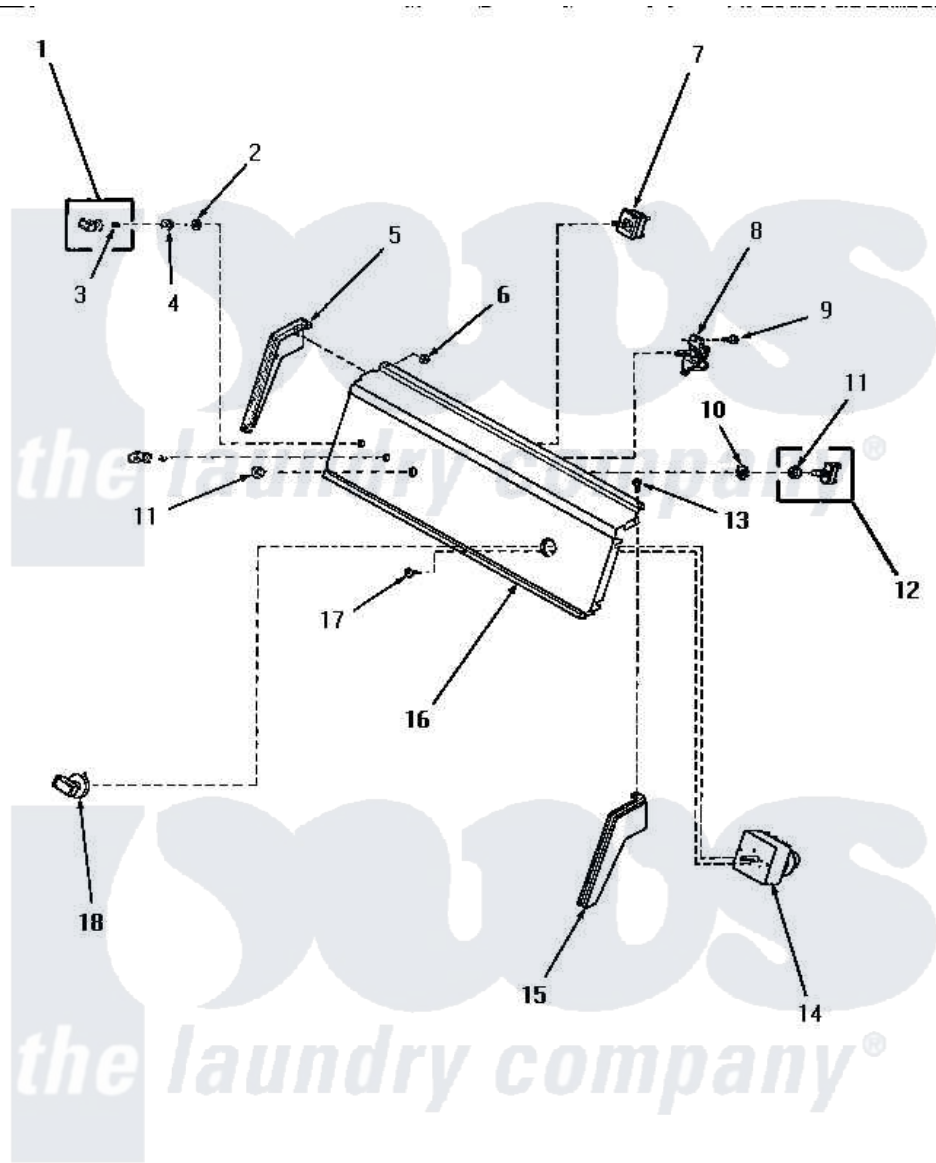

Amana HE4330 04 - CONTROL PANEL & CONTROLS

CONTROL PANEL AND CONTROLS

Amana [Residential Amana HE4330 Dryer Parts](#) Parts Diagram 04 - CONTROL PANEL & CONTROLS
 Click on the part number to view part

Item	Original Part Number	Replaced By	Status	Part Description
1	27379		Not Available	ASSY,KNOB-SWITCH
2	91176			Lockwasher, 3/8 Intshkp
3	10519		Not Available	RETAINER
4	24205			Nut, Knurled 3/8-24
5	25124		Not Available	CONTROL HOOD END, LEFT
6	25126	5303284616		Clip
7	Y58032	58032		Switch
"	52623	58032		Switch
8	53516		Not Available	BUZZER
9	55985	W10116760		Screw
10	25820		Not Available	LOCKWASHER,1/2 INT SHK
11	52947			Nut, Hex 15/32-32
12	55882	55882P		Assembly- Switch
13	25232		Not Available	SCREW,8AB-18X7/8 OVAL
14	56260		Not Available	TIMER
15	25123		Not Available	CONTROL HOOD END, RIGHT

16	Y0056824	Not Available	SHIELD, ELECTRICAL
17	70212		Screw, 8-32 X 5/32 RD H
18	56508	Not Available	ASSY,KNOB-TIMER