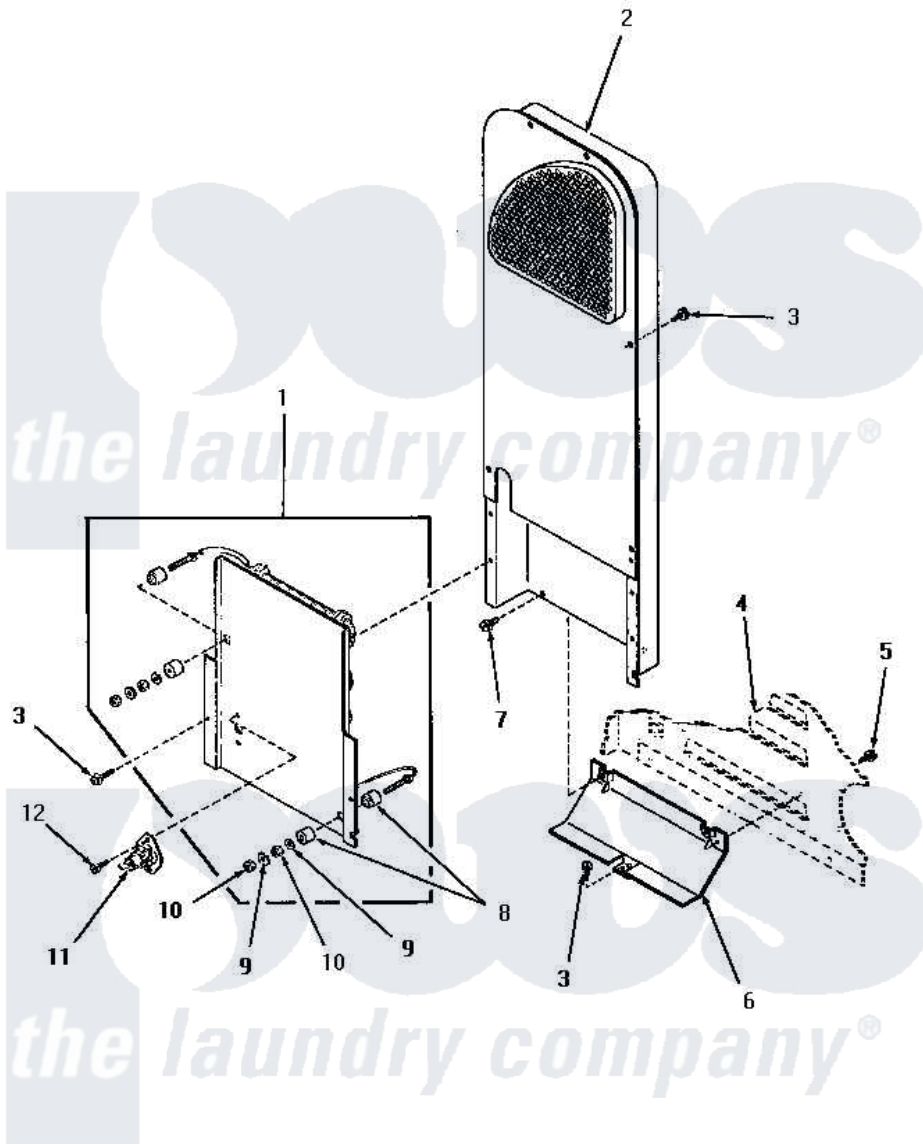

Amana HE4330 07 - HEATER BOX

HEATER BOX (Electric Models)

Amana [Residential Amana HE4330 Dryer Parts](#) Parts Diagram 07 - HEATER BOX
 Click on the part number to view part

Item	Original Part Number	Replaced By	Status	Part Description
1	56179	61927		Heater Assembly
"	Y56176	61928		Heater Assembly 208V
"	56047	61927		Heater Assembly
2	56029	503605		Assembly, Heater Duct
3	56264	27001200		Screw
4	Y00000000		Not Available	SEE NOTE CABINET
5	25723	27001200		Screw
6	58048		Not Available	HEAT SHIELD
7	51780	3390631		Screw, 10-16 X 3/8
8	57408			Insulator
9	56552		Not Available	LOCKWASHER
10	56563		Not Available	HEX NUT No.10-32 NICKEL
11	56082			Thermostat, Limit
12	23222	3177991		Screw