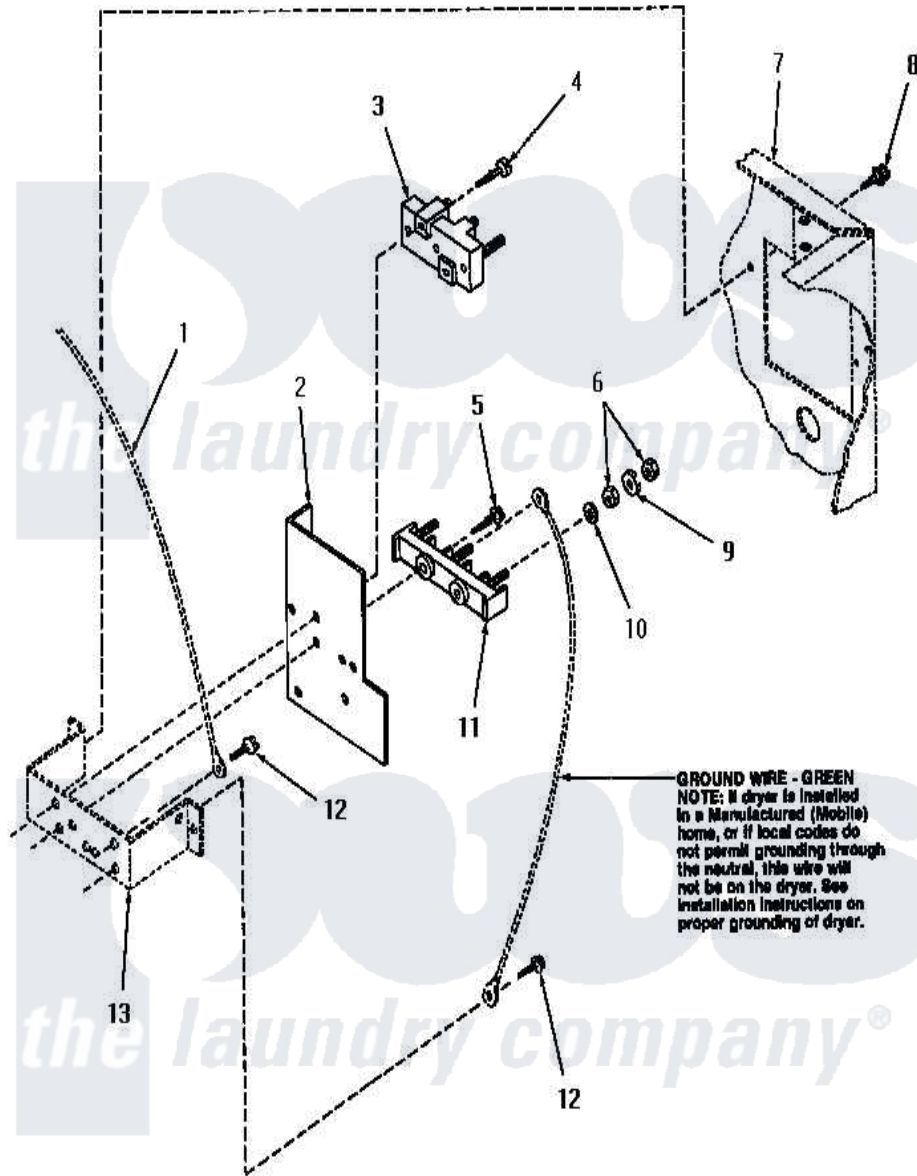

Amana HE4330 12 - TERMINAL BLOCK

Amana Residential Amana HE4330 Dryer Parts Parts Diagram 12 - TERMINAL BLOCK
 Click on the part number to view part

Item	Original Part Number	Replaced By	Status	Part Description
1	Y00000000		Not Available	SEE NOTE GROUND WIRE, GREEN
2	56087			Shield, Terminal Block
3	50854	33001244		Block, Terminal
4	Q6535		Not Available	SCREW, 10B-16 X 3/4 ROU
5	56131		Not Available	SCREW, 10BT X 1 TAPPING
6	Q6163		Not Available	NUT
7	Y00000000		Not Available	SEE NOTE CABINET
8	25723	27001200		Screw
9	51474		Not Available	WASHER, 13/64IDX1/2ODX.
10	56552		Not Available	LOCKWASHER
11	58555		Not Available	TERMINAL BLOCK
12	51784		Not Available	SCREW, 10B-16 X 1/2 HEX
13	Y00000000		Not Available	SEE NOTE TERMINAL BLOCK BRACKET