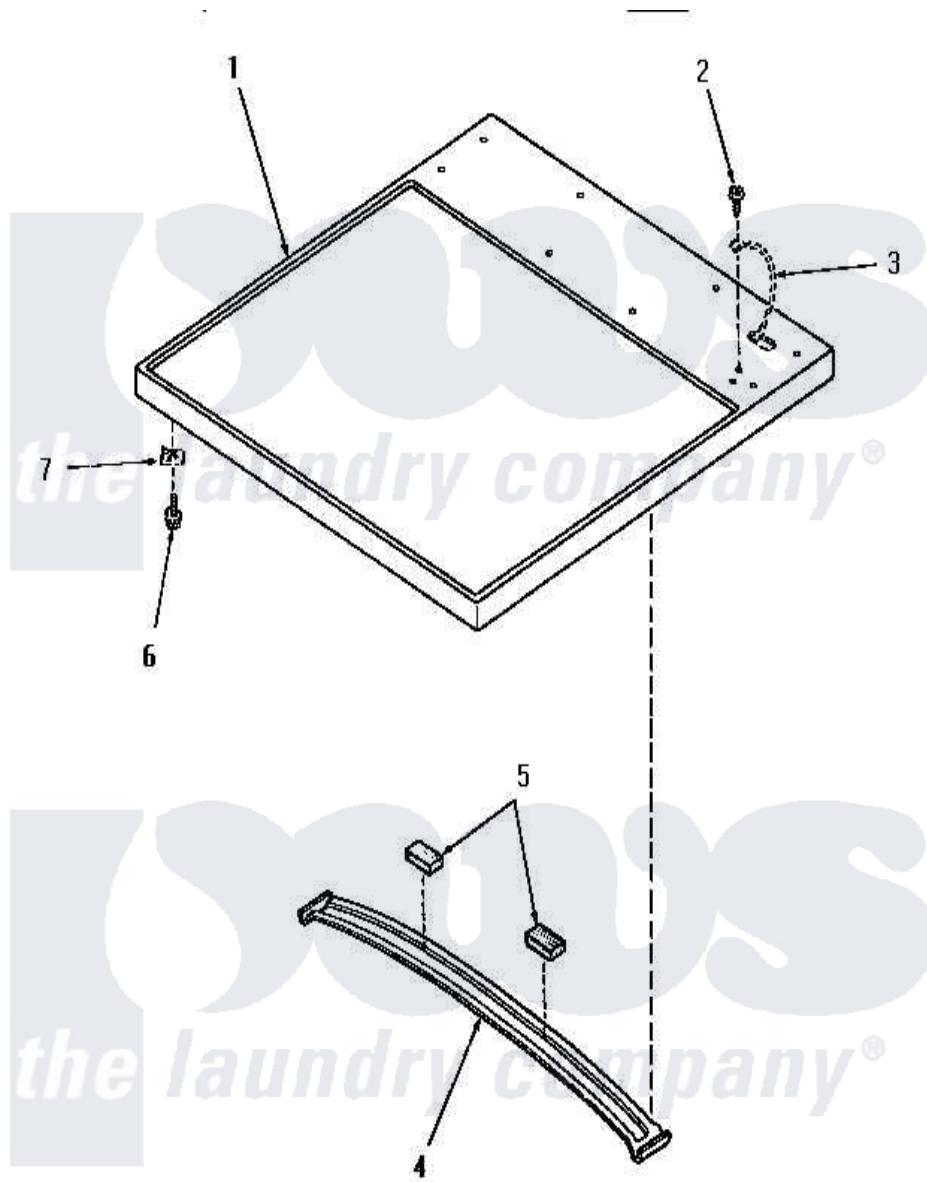

Amana HE4350 01 - CABINET TOP

Amana Residential Amana HE4350 Washer Parts Parts Diagram 01 - CABINET TOP
 Click on the part number to view part

Item	Original Part Number	Replaced By	Status	Part Description
1	56097W		Not Available	CABINET TOP, WHITE
"	56097L		Not Available	CABINET TOP, ALMOND
"	56097K		Not Available	CABINET TOP, COFFEE
"	56097A		Not Available	CABINET TOP, AVOCADO
"	56097H		Not Available	CABINET TOP, HARVEST GOLD
2	51784		Not Available	SCREW, 10B-16 X 1/2 HEX
3	Y00000000		Not Available	SEE NOTE GROUND WIRE, GREEN
4	56213		Not Available	TOP BRACE
5	56968		Not Available	PAD, FELT-ADHESIVE BACK
6	23008			Screw, 10-24 X 3/4 Sems
7	20249	36020		Nut-10-24