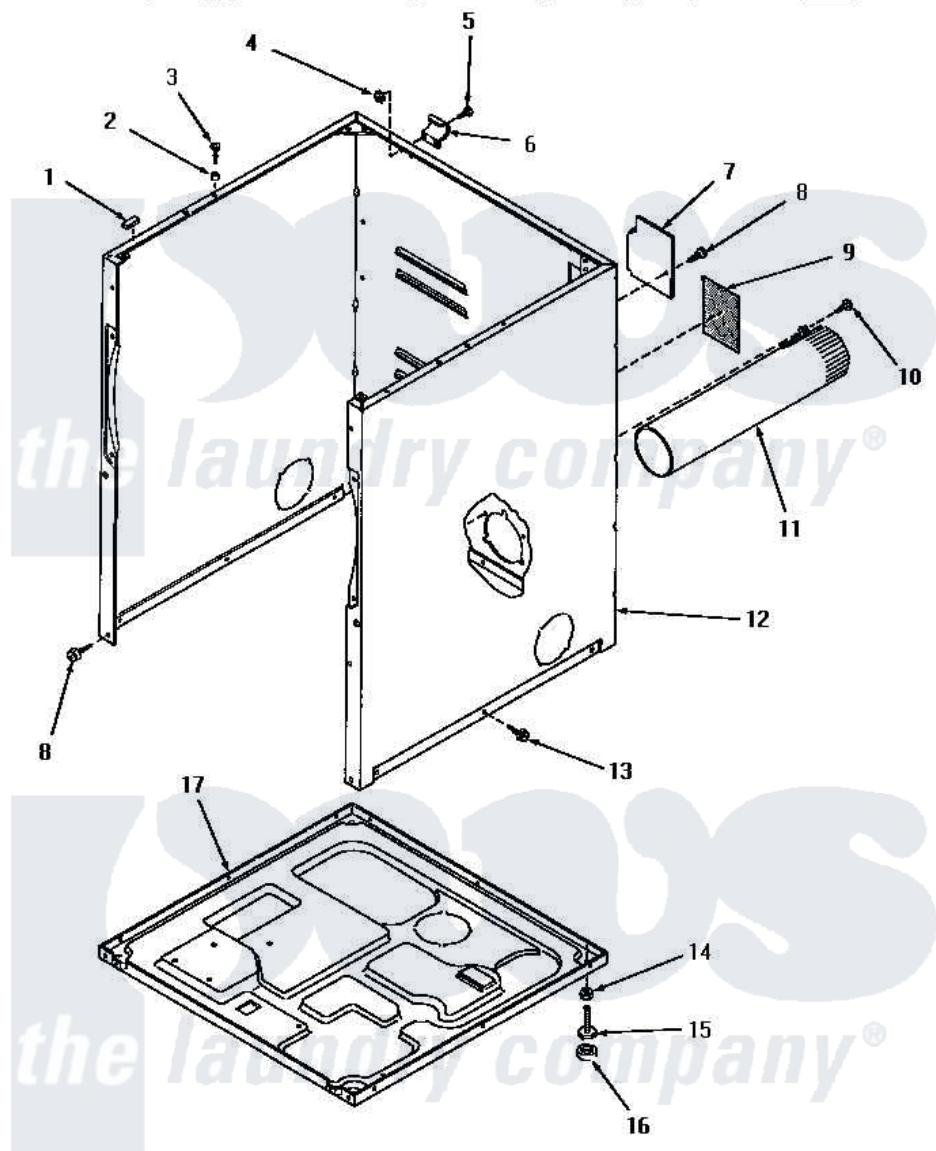

Amana HE4350 02 - CABINET, EXHAUST DUCT & BASE

CABINET, EXHAUST DUCT AND BASE

Amana [Residential Amana HE4350 Washer Parts](#) Parts Diagram 02 - CABINET, EXHAUST DUCT & BASE
 Click on the part number to view part

| Item | Original Part Number | Replaced By | Status | Part Description |
|------|------------------------|--------------------------|---------------|-----------------------------|
| 1 | Y56128 | | | Pad, Bumper |
| 2 | 56079 | 505187 | | Locator, Panel |
| 3 | 56086 | Y014874 | | Screw, Idler Arm And Sleeve |
| 4 | 23951 | M0282009 | | Nut |
| 5 | 25723 | 27001200 | | Screw |
| " | Y90576 | | Not Available | HEX HEAD SCREW |
| 6 | 56043 | | Not Available | HINGE, TOP |
| 7 | 56044 | 60821 | | Access Cover |
| 8 | 25723 | 27001200 | | Screw |
| 9 | Y0056941 | | Not Available | AIR DIFFUSER |
| 10 | 25724 | | Not Available | HEX HEAD SCREW |
| 11 | 56118 | | Not Available | ASSY, EXHAUST DUCT |
| 12 | 57070A | | Not Available | CABINET, AVOCADO |
| " | 57070H | | Not Available | ASSY, DRYER CABINET |
| " | 57070K | | Not Available | CABINET, COFFEE |
| " | 57070L | | Not Available | CABINET, ALMOND |

| | | | | |
|----|-----------------------|-------------------------|---------------|-------------------------|
| " | 57070W | | Not Available | CABINET, WHITE |
| 13 | 51784 | | Not Available | SCREW, 10B-16 X 1/2 HEX |
| 14 | 20274 | 62739 | | Nut, Lock |
| 15 | Y52696 | Y305086 | | Adjustable Leg And Nut |
| 16 | 70282 | Y314137 | | Foot, Rubber |
| 17 | 56074 | | | Base |